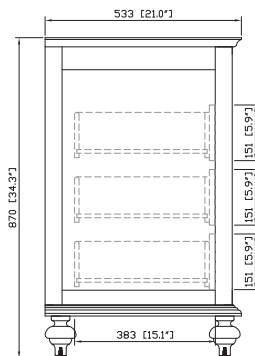

Avanity

MERLOT-V60-ES

Features

- Solid birch frame and birch veneer MDF
- 4 soft-close doors
- 3 soft-close drawers
- Antique brass finished hardware
- Vanity accomodates dual undermount sinks
- Adjustable height levelers
- Under counter application

Colors / Finishes

- Espresso

Nominal Dimension

- 60W x 21D x 34H (inches)

Components

Mirror	MERLOT-M24-ES		
Vanity Top	SUT61BK	SUT61CW	SUT61GB
Sink	CUM18WT	CUM18LN	

Product Diagrams

Side

Top

For customer support please call 626 404 7678 weekdays 9:00 to 6:00 PST