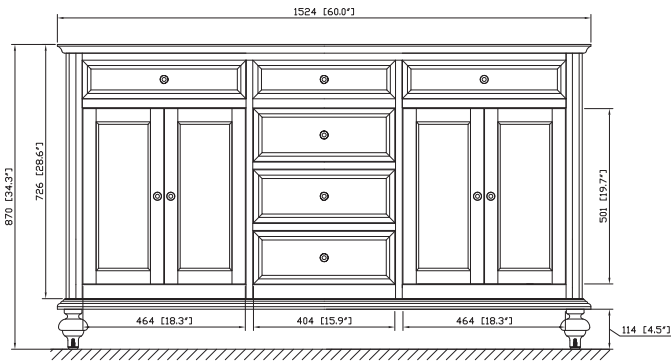

Avanity

MERLOT-V60-ES

Features

- Solid birch frame and birch veneer MDF
- 4 soft-close doors
- 3 soft-close drawers
- Antique brass finished hardware
- Vanity accomodates dual undermount sinks
- Adjustable height levelers
- Under counter application

Colors / Finishes

- Espresso

Nominal Dimension

- 60W x 21D x 34H (inches)

Components

Mirror	MERLOT-M24-ES		
Vanity Top	SUT61BK	SUT61CW	SUT61GB
Sink	CUM18WT	CUM18LN	

Product Diagrams

Front