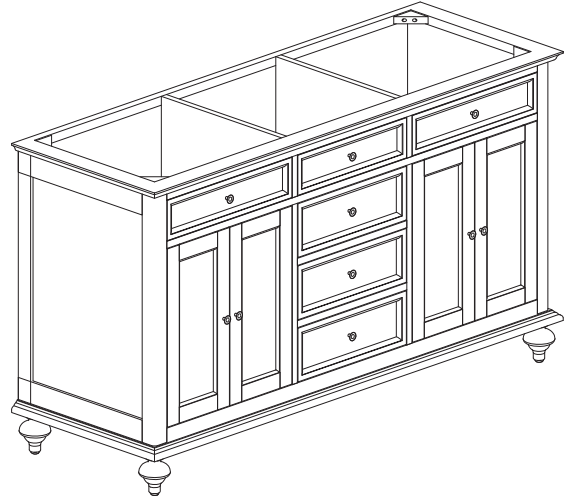

Avanity

MERLOT-V60-ES

Features

- Solid birch frame and birch veneer MDF
- 4 soft-close doors
- 3 soft-close drawers
- Antique brass finished hardware
- Vanity accomodates dual undermount sinks
- Adjustable height levelers
- Under counter application

Colors / Finishes

- Espresso

Nominal Dimension

- 60W x 21D x 34H (inches)

Components

Mirror	MERLOT-M24-ES		
Vanity Top	SUT61BK	SUT61CW	SUT61GB
Sink	CUM18WT	CUM18LN	

Product Diagrams

Front