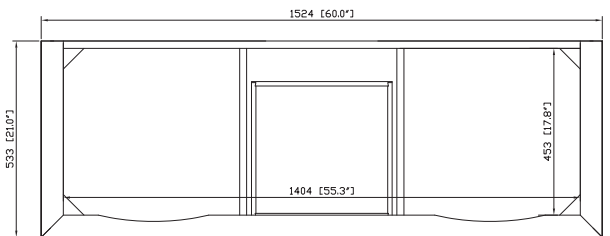

Top

For customer support please call 626 404 7678 weekdays 9:00 to 6:00 PST