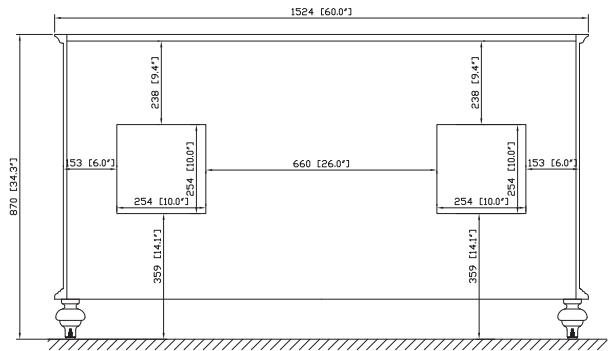

Avanity

MERLOT-V60-ES

Features

- Solid birch frame and birch veneer MDF
- 4 soft-close doors
- 3 soft-close drawers
- Antique brass finished hardware
- Vanity accomodates dual undermount sinks
- Adjustable height levelers
- Under counter application

Colors / Finishes

- Espresso

Nominal Dimension

- 60W x 21D x 34H (inches)

Components

Mirror	MERLOT-M24-ES		
Vanity Top	SUT61BK	SUT61CW	SUT61GB
Sink	CUM18WT	CUM18LN	

Product Diagrams

Front