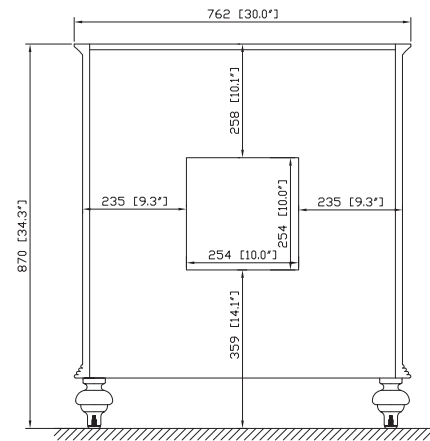

Avanity

MERLOT-V30-ES

Features

- Solid birch frame and birch veneer MDF
- 2 soft-close doors
- 1 interior drawer
- Antique brass finished hardware
- Adjustable height levelers
- Under counter application

Colors / Finishes

- Espresso

Nominal Dimension

- 30W x 21D x 34H (inches)

Components

Mirror	MERLOT-M24-ES	MERLOT-M30-ES	
Vanity Top	SUT31BK	SUT31CW	SUT31GB
Sink	CUM18WT	CUM18LN	

Product Diagrams

Front