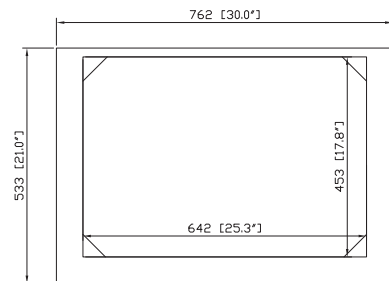

Top

For customer support please call 626 404 7678 weekdays 9:00 to 6:00 PST