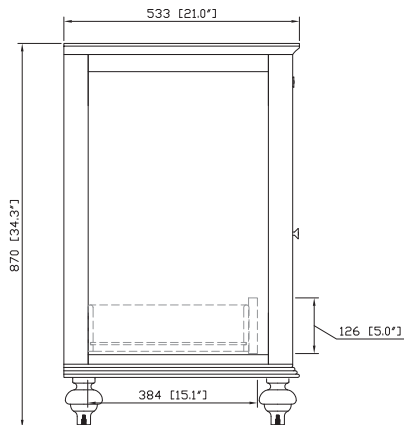

Avanity

MERLOT-V30-ES

Features

- Solid birch frame and birch veneer MDF
- 2 soft-close doors
- 1 interior drawer
- Antique brass finished hardware
- Adjustable height levelers
- Under counter application

Colors / Finishes

- Espresso

Nominal Dimension

- 30W x 21D x 34H (inches)

Components

Mirror	MERLOT-M24-ES	MERLOT-M30-ES	
Vanity Top	SUT31BK	SUT31CW	SUT31GB
Sink	CUM18WT	CUM18LN	

Product Diagrams

Front

Side

Top

For customer support please call 626 404 7678 weekdays 9:00 to 6:00 PST