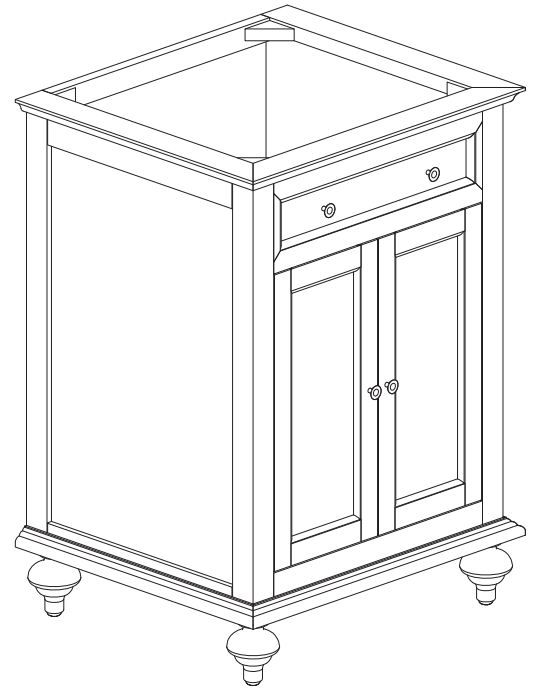

Avanity

MERLOT-V30-ES

Features

- Solid birch frame and birch veneer MDF
- 2 soft-close doors
- 1 interior drawer
- Antique brass finished hardware
- Adjustable height levelers
- Under counter application

Colors / Finishes

- Espresso

Nominal Dimension

- 30W x 21D x 34H (inches)

Components

Mirror	MERLOT-M24-ES	MERLOT-M30-ES	
Vanity Top	SUT31BK	SUT31CW	SUT31GB
Sink	CUM18WT	CUM18LN	

Product Diagrams

Front