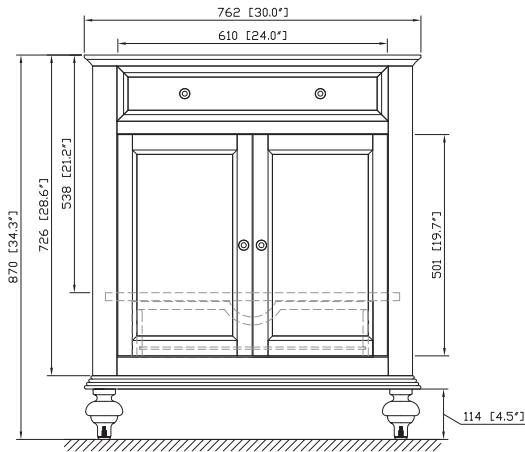

Avanity

MERLOT-V30-ES

Features

- Solid birch frame and birch veneer MDF
- 2 soft-close doors
- 1 interior drawer
- Antique brass finished hardware
- Adjustable height levelers
- Under counter application

Colors / Finishes

- Espresso

Nominal Dimension

- 30W x 21D x 34H (inches)

Components

Mirror	MERLOT-M24-ES	MERLOT-M30-ES	
Vanity Top	SUT31BK	SUT31CW	SUT31GB
Sink	CUM18WT	CUM18LN	

Product Diagrams

Front