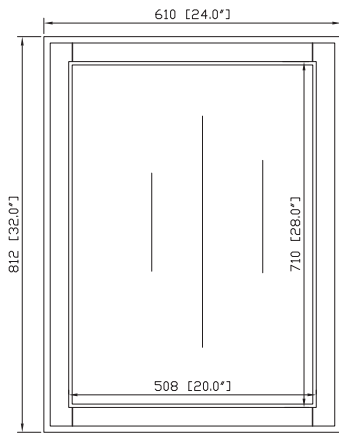

Product Diagrams

Front

Back