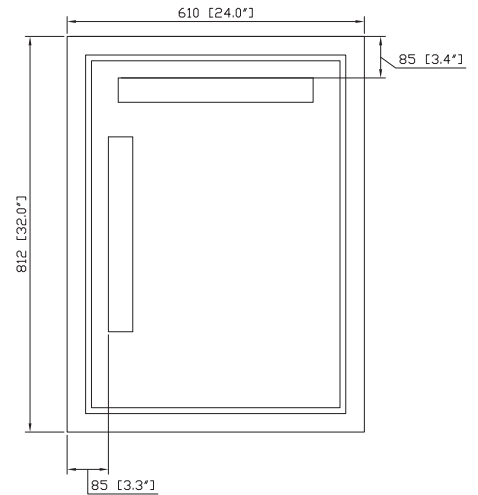

### Nominal Dimension

- 24W x 1.5D x 32H (inches)

### Product Diagrams

Front

Back

Side

Top