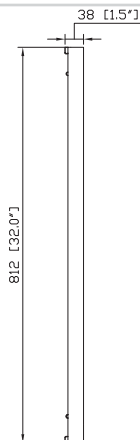

### Features

- Durable birch wood frame
- Beveled-edge mirror
- Mirror hangs vertically and horizontally
- Wall cleat for easy hanging and leveling

### Nominal Dimension

- 24W x 1.5D x 32H (inches)

#### MADISON-M24-TO

Vanity	MADISON-V36-TO	MADISON-V48-TO	MADISON-V60-TO	MADISON-V72-TO
--------	----------------	----------------	----------------	----------------

### Product Diagrams

Front

Back

Side

Top