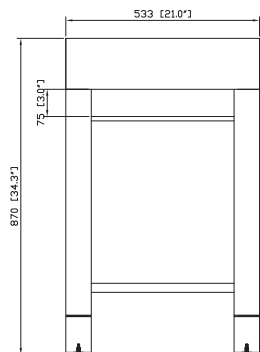

Avanity

LOFT-V30-DW

Features

- Solid birch frame and MDF
- Stainless steel towel bars
- Open slatted shelf
- 4" removable legs for vessel application
- Adjustable height levelers
- Under counter or vessel application

Colors / Finishes

- Dark Walnut

Nominal Dimension

- 30W x 21.5D x 34H (inches)

Components

Mirror	LOFT-M24-DW	LOFT-M30-DW
--------	-------------	-------------

Undercounter Application

Vanity Top (VC)	CUT31WT		
Vanity Top (Stone)	SUT31BK	SUT31CW	SUT31GB
Sink	CUM18WT	CUM18LN	

Vessel Application

Vanity Top (Stone)	SVT31BK	SVT31CW	SVT31GB			
Sink	GVE420CL	GVE420FR	GVE420BN	GVE420BL	GVE420CS	GVE450GE
	GVE480MSI	GVE480MCO	GVE460BC	GVE460AL	GVE460SB	GVE460GL

Product Diagrams

Front

Back

Side

Top