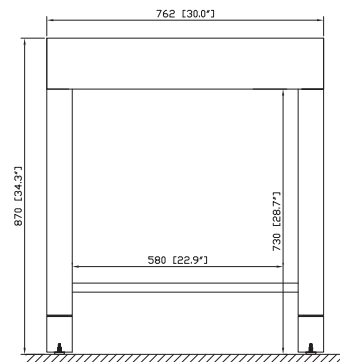

Avanity

LOFT-V30-DW

Features

- Solid birch frame and MDF
- Stainless steel towel bars
- Open slatted shelf
- 4" removable legs for vessel application
- Adjustable height levelers
- Under counter or vessel application

Colors / Finishes

- Dark Walnut

Nominal Dimension

- 30W x 21.5D x 34H (inches)

Components

Mirror	LOFT-M24-DW	LOFT-M30-DW
--------	-------------	-------------

Undercounter Application

Vanity Top (VC)	CUT31WT		
Vanity Top (Stone)	SUT31BK	SUT31CW	SUT31GB
Sink	CUM18WT	CUM18LN	

Back

Side

Top