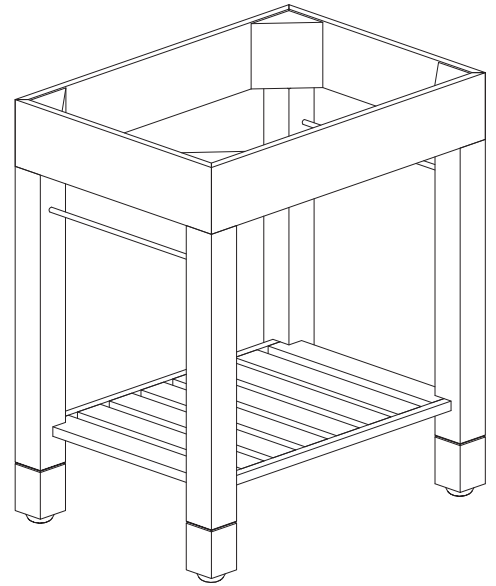

Avanity

LOFT-V30-DW

Features

- Solid birch frame and MDF
- Stainless steel towel bars
- Open slatted shelf
- 4" removable legs for vessel application
- Adjustable height levelers
- Under counter or vessel application

Colors / Finishes

- Dark Walnut

Nominal Dimension

- 30W x 21.5D x 34H (inches)

Components

Mirror	LOFT-M24-DW	LOFT-M30-DW
--------	-------------	-------------

Undercounter Application

Vanity Top (VC)	CUT31WT		
Vanity Top (Stone)	SUT31BK	SUT31CW	SUT31GB
Sink	CUM18WT	CUM18LN	

Back

Side

Top