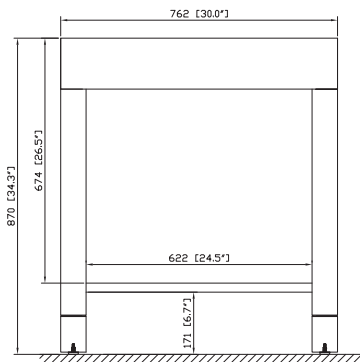

Avanity

LOFT-V30-DW

Features

- Solid birch frame and MDF
- Stainless steel towel bars
- Open slatted shelf
- 4" removable legs for vessel application
- Adjustable height levelers
- Under counter or vessel application

Colors / Finishes

- Dark Walnut

Nominal Dimension

- 30W x 21.5D x 34H (inches)

Components

Mirror	LOFT-M24-DW	LOFT-M30-DW
--------	-------------	-------------

Undercounter Application

Vanity Top (VC)	CUT31WT		
Vanity Top (Stone)	SUT31BK	SUT31CW	SUT31GB
Sink	CUM18WT	CUM18LN	

Back

Side

Top