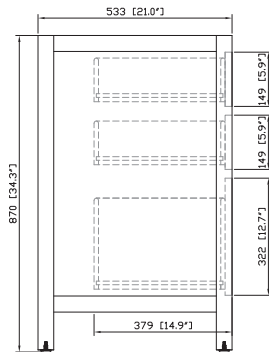

Avanity

LEXINGTON-V48-LE

Features

- Solid birch frame and plywood
- 2 tinted glass soft-close doors
- 6 soft-close drawers
- Brushed nickel finished hardware
- Adjustable height levelers
- Under counter application

Colors / Finishes

- Light Espresso

Nominal Dimension

- 48W x 21D x 34H (inches)

Components

Mirror	LEXINGTON-M36-LE		
Vanity Top (VC)	CUT49WT		
Vanity Top (Stone)	SUT49BK	SUT49CW	SUT49GB
Sink	CUM18WT	CUM18LN	

Product Diagrams

Side

Top

For customer support please call 626 404 7678 weekdays 9:00 to 6:00 PST