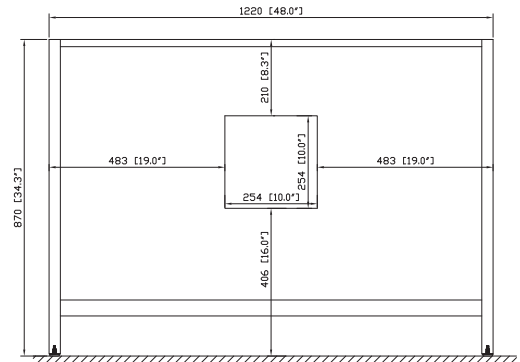

Avanity

LEXINGTON-V48-LE

Features

- Solid birch frame and plywood
- 2 tinted glass soft-close doors
- 6 soft-close drawers
- Brushed nickel finished hardware
- Adjustable height levelers
- Under counter application

Colors / Finishes

- Light Espresso

Nominal Dimension

- 48W x 21D x 34H (inches)

Components

Mirror	LEXINGTON-M36-LE		
Vanity Top (VC)	CUT49WT		
Vanity Top (Stone)	SUT49BK	SUT49CW	SUT49GB
Sink	CUM18WT	CUM18LN	

Product Diagrams

Back

Side

Top

For customer support please call 626 404 7678 weekdays 9:00 to 6:00 PST