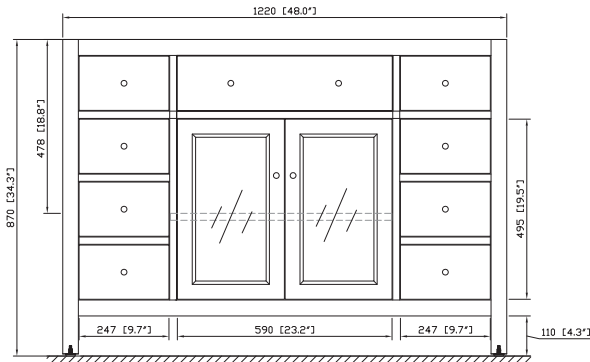

Product Diagrams

Front