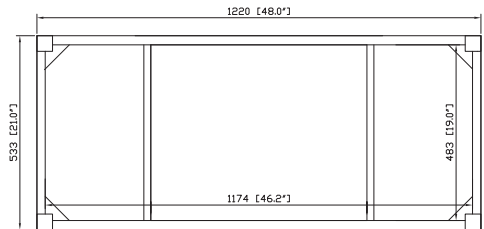

Colors / Finishes

- Light Espresso

Nominal Dimension

- 48W x 21D x 34H (inches)

Components

Mirror	LEXINGTON-M36-LE		
Vanity Top (VC)	CUT49WT		
Vanity Top (Stone)	SUT49BK	SUT49CW	SUT49GB
Sink	CUM18WT	CUM18LN	

Product Diagrams

Front

Back

Side

Top

For customer support please call 626 404 7678 weekdays 9:00 to 6:00 PST