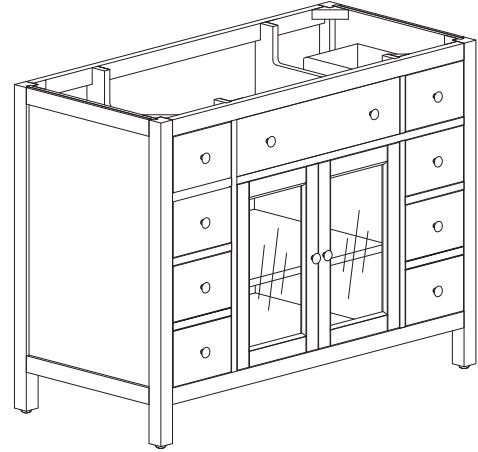

Avanity

LEXINGTON-V48-LE

Features

- Solid birch frame and plywood
- 2 tinted glass soft-close doors
- 6 soft-close drawers
- Brushed nickel finished hardware
- Adjustable height levelers
- Under counter application

Colors / Finishes

- Light Espresso

Nominal Dimension

- 48W x 21D x 34H (inches)

Components

Mirror	LEXINGTON-M36-LE		
Vanity Top (VC)	CUT49WT		
Vanity Top (Stone)	SUT49BK	SUT49CW	SUT49GB
Sink	CUM18WT	CUM18LN	