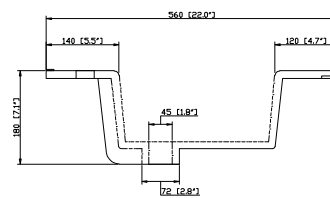

Avanity

CUT37WT

Features

- Vitreous China
- Integrated rectangular bowl
- Top pre-drilled for 8" widespread faucet

Colors / Finishes

White

Nominal Dimension

- 37W x 22D x 8H inches
- 940 x 560 x 204 mm

Components

Drain	VC-DRAIN-CP	VC-DRAIN-BN	
Vanity	LOFT-V36-DW	LEXINGTON-V36-LE	MADISON-V36-LE
	MADISON-V36-TO	MERLOT-V36-ES	MODERO-V36-ES

Product Diagrams

Top

Front

Side