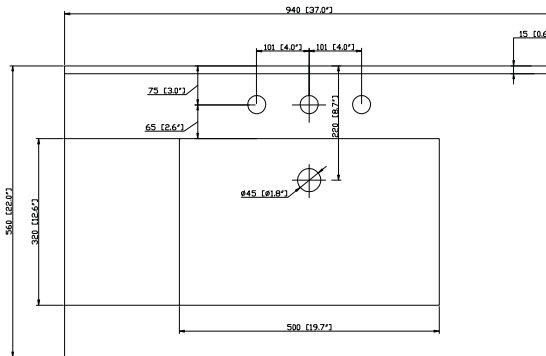

Avanity

CUT37WT

Features

- Vitreous China
- Integrated rectangular bowl
- Top pre-drilled for 8" widespread faucet

Colors / Finishes

White

Nominal Dimension

- 37W x 22D x 8H inches
- 940 x 560 x 204 mm

Components

Drain	VC-DRAIN-CP	VC-DRAIN-BN	
Vanity	LOFT-V36-DW	LEXINGTON-V36-LE	MADISON-V36-LE
	MADISON-V36-TO	MERLOT-V36-ES	MODERO-V36-ES

Product Diagrams

Top

Front

Side