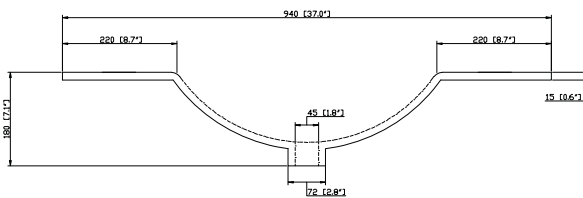

Avanity

CUT37WT

Features

- Vitreous China
- Integrated rectangular bowl
- Top pre-drilled for 8" widespread faucet

Colors / Finishes

White

Nominal Dimension

- 37W x 22D x 8H inches
- 940 x 560 x 204 mm

Components

Drain	VC-DRAIN-CP	VC-DRAIN-BN	
Vanity	LOFT-V36-DW	LEXINGTON-V36-LE	MADISON-V36-LE
	MADISON-V36-TO	MERLOT-V36-ES	MODERO-V36-ES

Product Diagrams

Top

Front

Side