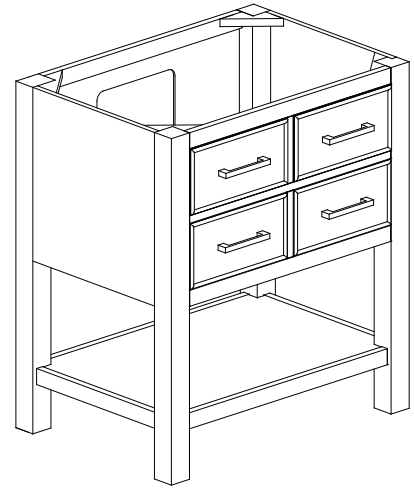

Avanity

BROOKS-V30-CG/BROOKS-V30-WT

Features

- Solid poplar wood frame, poplar veneer MDF
- 2 soft-close drawer, 1 open shelf
- Brushed nickel finished hardware
- Adjustable height levelers

Colors / Finishes

- Chilled Gray
- White

Nominal Dimension

- 30W x 21.5D x 34H inches

Components

Mirror	14000-M24-CG	14000-MC24-CG	
	14000-M24-WT	14000-MC24-WT	
Vanity Top	SUT31BK-R	SUT31GB-R	SUT31CW-R
	SUT31BK	SUT31GB	SUT31CW
Sink	CUM20WT-R	CUM18WT	CUM18LN

- Top cutout for single undermount Rectangular Sink
- Top pre-drilled for 8" widespread faucet
- 4" backsplash included

Caractéristiques

- Découpe supérieure pour évier rectangulaire encastré simple
- Haut pré-percé pour robinet large de 8 "
- Dosseret de 4 "inclus

Colors / Couleurs

- Cala White / Cala Blanc
- Carrara White / Blanc de Carrare

Nominal Dimension / Dimension Nominale

- 31W x 22D x 8.7H inches | 788 x 560 x 221 mm

Product Diagrams / Diagrammes Produit

Top / Haut