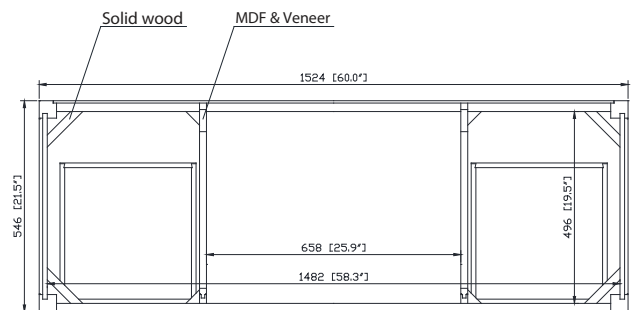

Avanity

EVERETTE-V60-WD

Features

- Solid oak wood frame
- MDF oak veneer
- 2 soft-close doors
- 7 soft-close drawers
- Brushed nickel finish hardware
- Adjustable height levelers

Caractéristiques

- Cadre en bois de chêne massif
- placage de chêne MDF
- 2 portes à fermeture douce
- 7 tiroirs à fermeture douce
- Quincaillerie au fini nickel brossé
- Niveleurs de hauteur réglables

Colors / Couleurs

- Wood / Bois

Nominal Dimension / Dimension Nominale

- 60W x 21.5D x 34H inches | 1524 x 546 x 864 mm

Product Diagrams / Diagrammes Produit

Front / Devant

Back / Derrière

Side / Côté