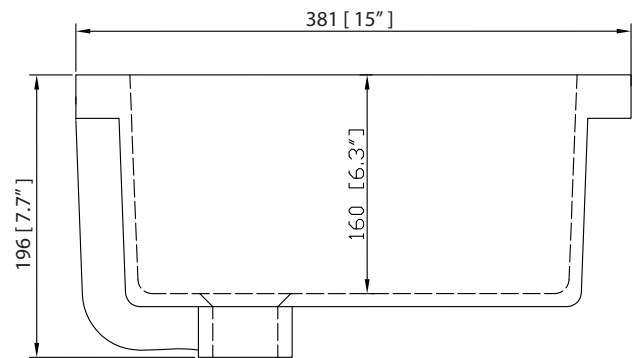

Colors / Couleurs

- White / Blanc

Nominal Dimension / Dimension Nominale

- 42W x 21.5D x 34H inches | 1068 x 546 x 864 mm

Product Diagrams / Diagrammes Produit

Front / Devant

Back / Derrière

Side / Côté

Nominal Dimension

- 43W x 22D x 1H inches
- 1092 x 560 x 25 mm

Components

Sink	CUM20WT-R		
Vanity	ALLIE-V42	BROOKS-V42	DEXTER-V43
	EMMA-V42	HAMILTON-V42	

Product Diagrams

Top

Side

Avanity

CUM20WT-R

Features

- Vitreous China
- Undermount application

Components

Drain	VC-DRAIN-CP	VC-DRAIN-BN
-------	-------------	-------------

Colors / Finishes

- White

Nominal Dimension

- 20W x 15D x 7.7H inches
- 510 x 381 x 196mm

Product Diagrams

Top

Front

Side