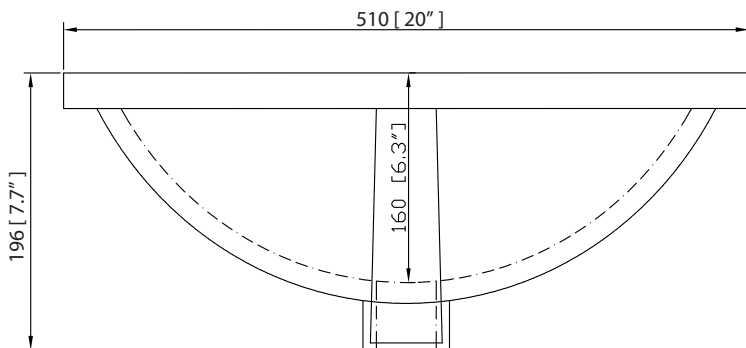

Colors / Couleurs

- White / Blanc

Nominal Dimension / Dimension Nominale

- 42W x 21.5D x 34H inches | 1068 x 546 x 864 mm

Product Diagrams / Diagrammes Produit

Front / Devant

Back / Derrière

Side / Côté

Nominal Dimension

- 43W x 22D x 1H inches
- 1092 x 560 x 25 mm

Components

Sink	CUM20WT-R		
Vanity	ALLIE-V42	BROOKS-V42	DEXTER-V43
	EMMA-V42	HAMILTON-V42	

Product Diagrams

Top

Side

Avanity

CUM20WT-R

Features

- Vitreous China
- Undermount application

Components

Drain	VC-DRAIN-CP	VC-DRAIN-BN
-------	-------------	-------------

Colors / Finishes

- White

Nominal Dimension

- 20W x 15D x 7.7H inches
- 510 x 381 x 196mm

Product Diagrams

Top

Front

Side