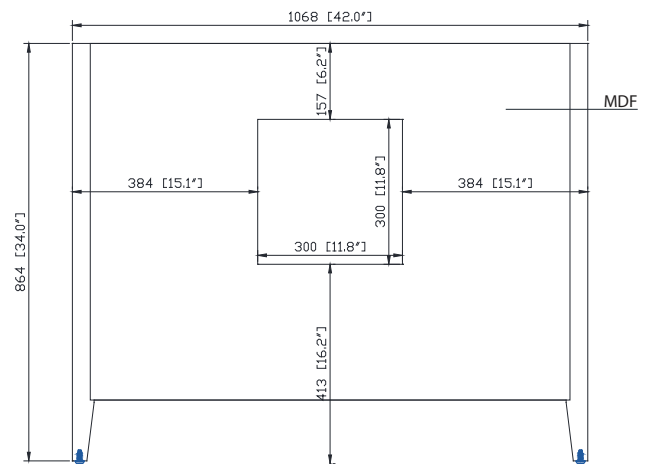

Colors / Couleurs

- White / Blanc

Nominal Dimension / Dimension Nominale

- 42W x 21.5D x 34H inches | 1068 x 546 x 864 mm

Product Diagrams / Diagrammes Produit

Front / Devant

Back / Derrière

Side / Côté

Nominal Dimension

- 43W x 22D x 1H inches
- 1092 x 560 x 25 mm

Components

Sink	CUM20WT-R		
Vanity	ALLIE-V42	BROOKS-V42	DEXTER-V43
	EMMA-V42	HAMILTON-V42	

Product Diagrams

Top

Side

Avanity

CUM20WT-R

Features

- Vitreous China
- Undermount application

Components

Drain	VC-DRAIN-CP	VC-DRAIN-BN
-------	-------------	-------------

Colors / Finishes

- White

Nominal Dimension

- 20W x 15D x 7.7H inches
- 510 x 381 x 196mm

Product Diagrams

Top

Front

Side