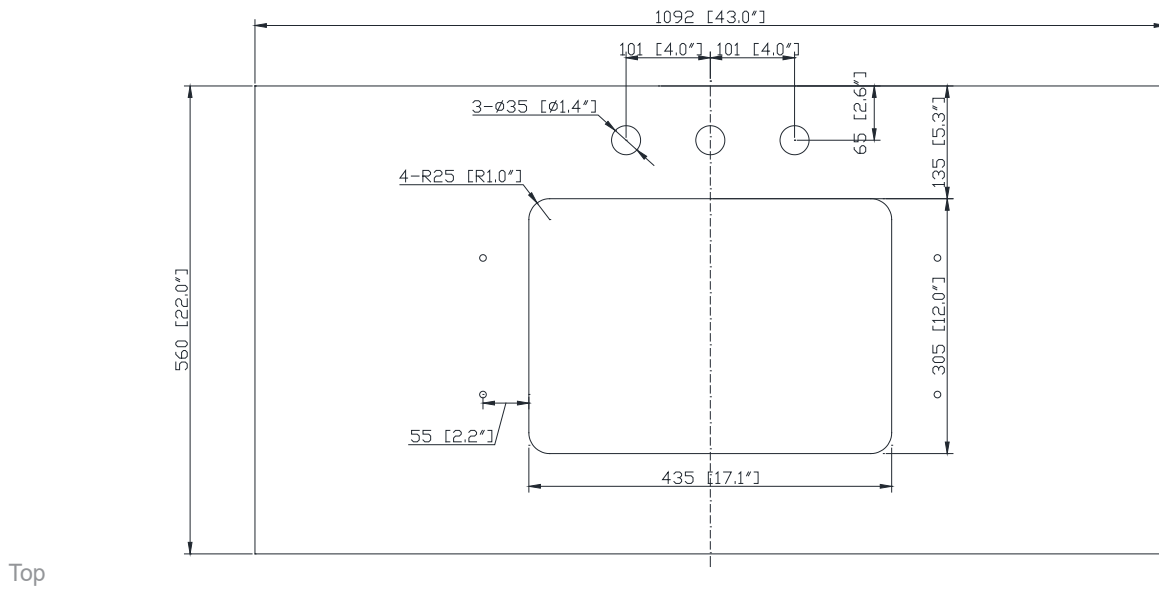

Colors / Couleurs

- White / Blanc

Nominal Dimension / Dimension Nominale

- 42W x 21.5D x 34H inches | 1068 x 546 x 864 mm

Product Diagrams / Diagrammes Produit

Front / Devant

Back / Derrière

Side / Côté

Nominal Dimension

- 43W x 22D x 1H inches
- 1092 x 560 x 25 mm

Components

Sink	CUM20WT-R		
Vanity	ALLIE-V42	BROOKS-V42	DEXTER-V43
	EMMA-V42	HAMILTON-V42	

Product Diagrams

Top

Side

Avanity

CUM20WT-R

Features

- Vitreous China
- Undermount application

Components

Drain	VC-DRAIN-CP	VC-DRAIN-BN
-------	-------------	-------------

Colors / Finishes

- White

Nominal Dimension

- 20W x 15D x 7.7H inches
- 510 x 381 x 196mm

Product Diagrams

Top

Front

Side