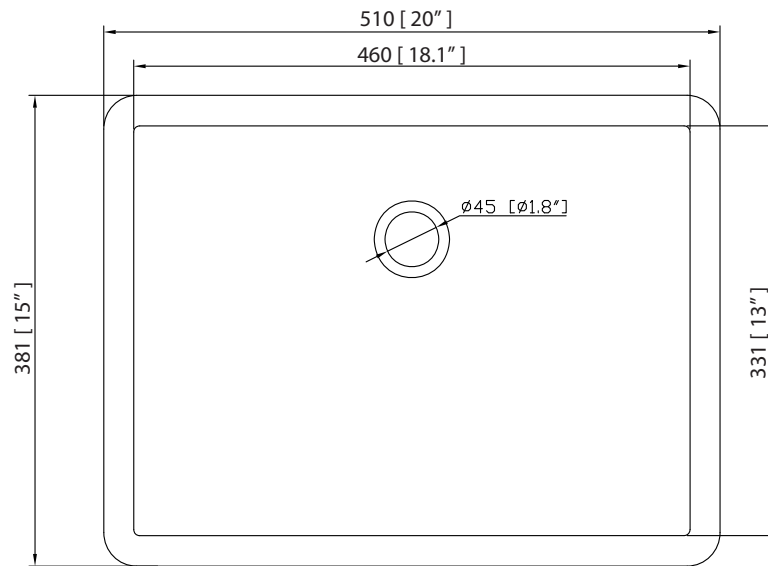

Colors / Couleurs

- White / Blanc

Nominal Dimension / Dimension Nominale

- 42W x 21.5D x 34H inches | 1068 x 546 x 864 mm

Product Diagrams / Diagrammes Produit

Front / Devant

Back / Derrière

Side / Côté

Nominal Dimension

- 43W x 22D x 1H inches
- 1092 x 560 x 25 mm

Components

Sink	CUM20WT-R		
Vanity	ALLIE-V42	BROOKS-V42	DEXTER-V43
	EMMA-V42	HAMILTON-V42	

Product Diagrams

Top

Side

Avanity

CUM20WT-R

Features

- Vitreous China
- Undermount application

Components

Drain	VC-DRAIN-CP	VC-DRAIN-BN
-------	-------------	-------------

Colors / Finishes

- White

Nominal Dimension

- 20W x 15D x 7.7H inches
- 510 x 381 x 196mm

Product Diagrams

Top

Front

Side