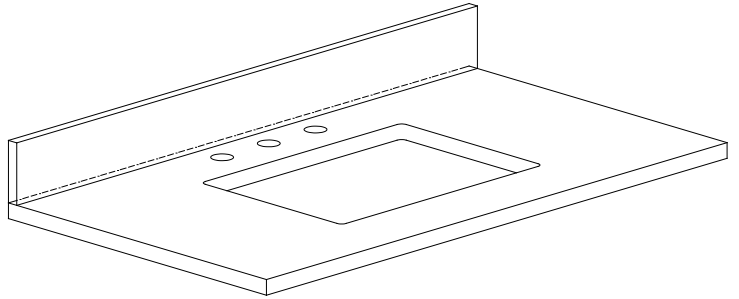

Colors / Couleurs

- White / Blanc

Nominal Dimension / Dimension Nominale

- 42W x 21.5D x 34H inches | 1068 x 546 x 864 mm

Product Diagrams / Diagrammes Produit

Front / Devant

Back / Derrière

Side / Côté

Top / Haut

SUT43BK-R / SUT43CW -R / SUT43GB-R

Features

- Top cutout for single undermount sink
- Top pre-drilled for 8" widespread faucet
- 4" backsplash included

Colors / Finishes

- BK - Natural Black Granite
- CW - Natural Carrera White marble
- GB - Natural Galala Beige marble

Nominal Dimension

- 43W x 22D x 1H inches
- 1092 x 560 x 25 mm

Components

Sink	CUM20WT-R		
Vanity	ALLIE-V42	BROOKS-V42	DEXTER-V43
	EMMA-V42	HAMILTON-V42	

Product Diagrams

Top

Side

Avanity

- 20W x 15D x 7.7H inches
- 510 x 381 x 196mm

Product Diagrams

Top

Front

Side