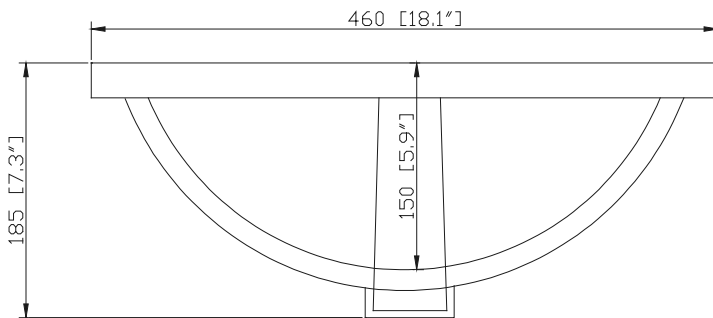

### Nominal Dimension

- 18.1W x 13.6D x 7.3H inches
- 460 x 345 x 185mm

### Product Diagrams

Top

Front

Side