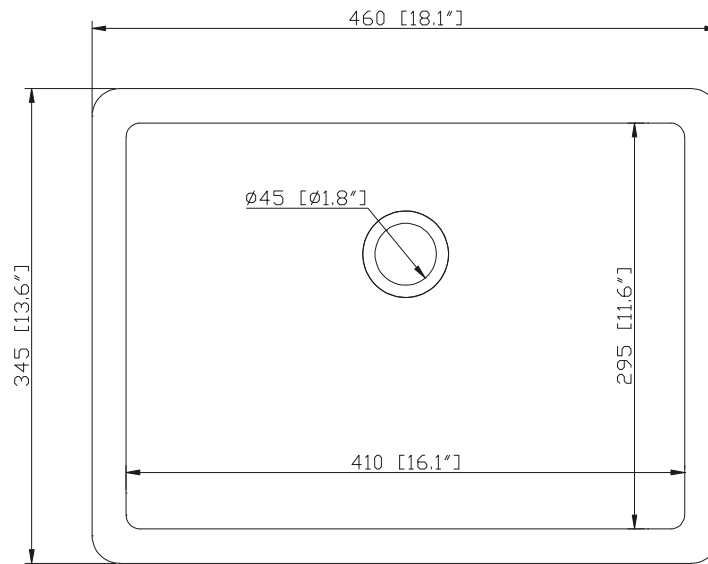

### Nominal Dimension

- 18.1W x 13.6D x 7.3H inches
- 460 x 345 x 185mm

### Product Diagrams

Top

Front

Side