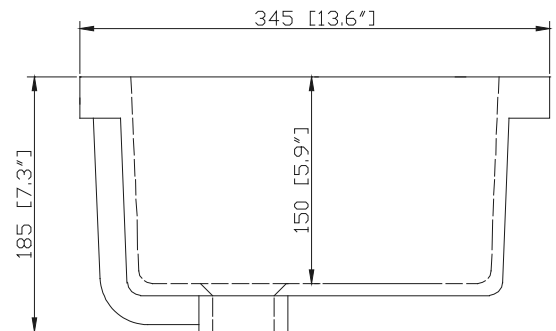

### Nominal Dimension

- 18.1W x 13.6D x 7.3H inches
- 460 x 345 x 185mm

### Product Diagrams

Top

Front

Side