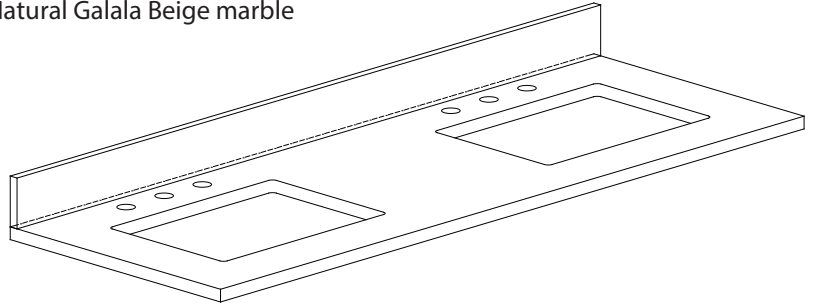

## Nominal Dimension / Dimension Nominale

- 60W x 21.5D x 34H inches | 1524 x 546 x 864 mm

### Features

- Top cutout for dual undermount sinks
- Top pre-drilled for 8" widespread faucet
- 4" backsplash included

### Nominal Dimension

- 61W x 22D x 1H inches
- 1549 x 560 x 25 mm