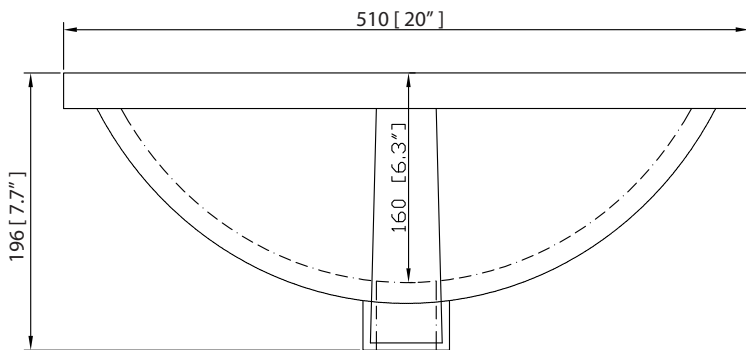

Nominal Dimension

- 61W x 22D x 1H inches
- 1549 x 560 x 25 mm

Components

Sink	CUM20WT-R
Vanity	MODERO-V60-A

Product Diagrams

Top

Side

Avanity

CUM20WT-R

Features

- Vitreous China
- Undermount application

Components

Drain	VC-DRAIN-CP	VC-DRAIN-BN
-------	-------------	-------------

Colors / Finishes

- White

Nominal Dimension

- 20W x 15D x 7.7H inches
- 510 x 381 x 196mm

Product Diagrams

Top

Front

Side