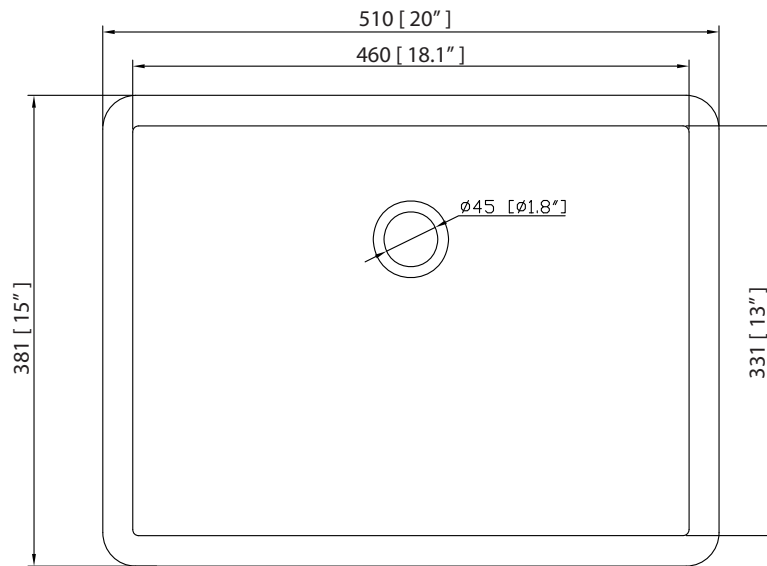

Colors / Finishes

- Chilled Gray
- White
- Navy Blue

Nominal Dimension

- 60W x 21D x 34H inches

Components

Mirror	14000-M24-CG	14000-M24-WT	14000-M24-NB
Vanity Top	SUT61BK-1	SUT61CW-1	SUT61GB-1
	SUT61BK-1R	SUT61CW-1R	SUT61GB-1R
Sink	CUM18WT	CUM18LN	CUM20WT-R
Linen Tower	MODERO-LT24-CG	MODERO-LT24-WT	MODERO-LT24-NB

Nominal Dimension

- 61W x 22D x 1H inches
- 1549 x 560 x 25 mm

Components

Sink	CUM20WT-R
Vanity	MODERO-V60-A

Product Diagrams

Top

Side

Avanity

CUM20WT-R

Features

- Vitreous China
- Undermount application

Components

Drain	VC-DRAIN-CP	VC-DRAIN-BN
-------	-------------	-------------

Colors / Finishes

- White

Nominal Dimension

- 20W x 15D x 7.7H inches
- 510 x 381 x 196mm

Product Diagrams

Top

Front

Side