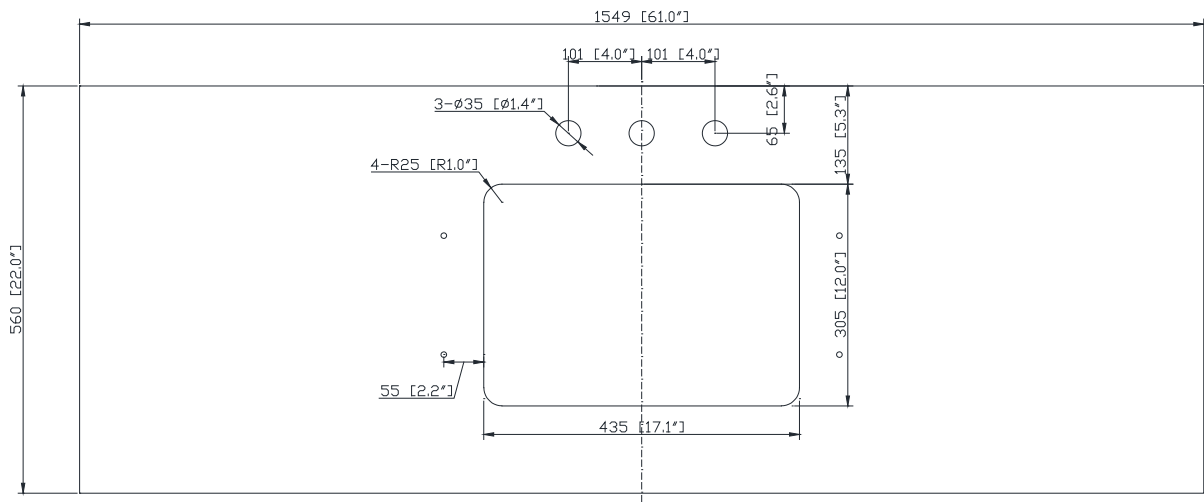

Nominal Dimension

- 61W x 22D x 1H inches
- 1549 x 560 x 25 mm

Components

Sink	CUM20WT-R
Vanity	MODERO-V60-A

Product Diagrams

Top

Side

Avanity

CUM20WT-R

Features

- Vitreous China
- Undermount application

Components

Drain	VC-DRAIN-CP	VC-DRAIN-BN
-------	-------------	-------------

Colors / Finishes

- White

Nominal Dimension

- 20W x 15D x 7.7H inches
- 510 x 381 x 196mm

Product Diagrams

Top

Front

Side