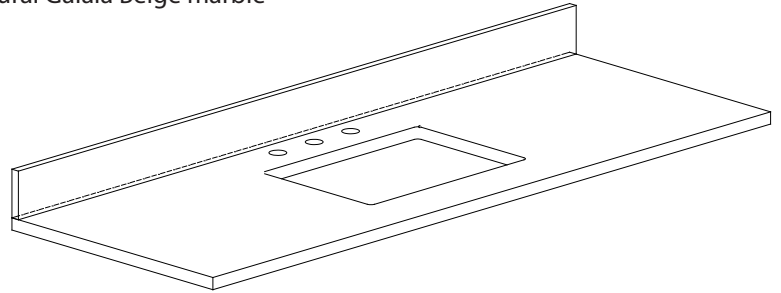

Colors / Finishes

- Chilled Gray
- White
- Navy Blue

Nominal Dimension

- 60W x 21D x 34H inches

Components

Mirror	14000-M24-CG	14000-M24-WT	14000-M24-NB
Vanity Top	SUT61BK-1	SUT61CW-1	SUT61GB-1
	SUT61BK-1R	SUT61CW-1R	SUT61GB-1R
Sink	CUM18WT	CUM18LN	CUM20WT-R
Linen Tower	MODERO-LT24-CG	MODERO-LT24-WT	MODERO-LT24-NB

- Top cutout for dual undermount sinks
- Top pre-drilled for 8" widespread faucet
- 4" backsplash included

Colors / Finishes

- BK - Natural Black Granite
- CW - Natural Carrera White marble
- GB - Natural Galala Beige marble

Nominal Dimension

- 61W x 22D x 1H inches
- 1549 x 560 x 25 mm

Components

Sink	CUM20WT-R
Vanity	MODERO-V60-A

Product Diagrams

Top

Side

Avanity

- 20W x 15D x 7.7H inches
- 510 x 381 x 196mm

Product Diagrams

Top

Front

Side