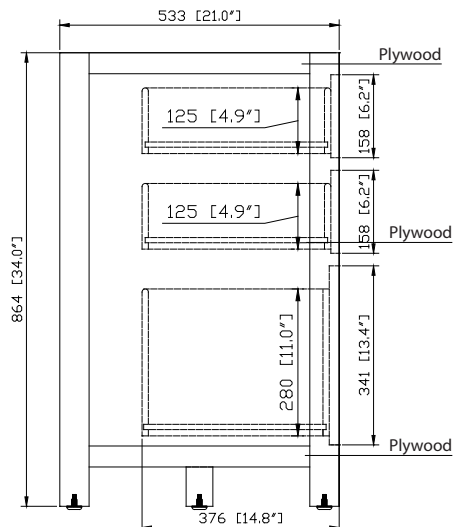

Avanity

MODERO-V60-CG-A
MODERO-V60-WT-A
MODERO-V60-NB-A

Features

- Solid poplar wood frame, Birch veneer plywood
- 2 soft-close doors
- 7 soft-close drawers
- Brushed nickel or matte gold finish hardware
- Vanity accomodates single undermount sink
- Adjustable height levelers

Colors / Finishes

- Chilled Gray
- White
- Navy Blue

Nominal Dimension

- 60W x 21D x 34H inches

Components

Mirror	14000-M24-CG	14000-M24-WT	14000-M24-NB
Vanity Top	SUT61BK-1	SUT61CW-1	SUT61GB-1
	SUT61BK-1R	SUT61CW-1R	SUT61GB-1R
Sink	CUM18WT	CUM18LN	CUM20WT-R
Linen Tower	MODERO-LT24-CG	MODERO-LT24-WT	MODERO-LT24-NB

Product Diagrams

Side

Top

For customer support please call 866 522 5578 weekdays 9:00 to 6:00 PST