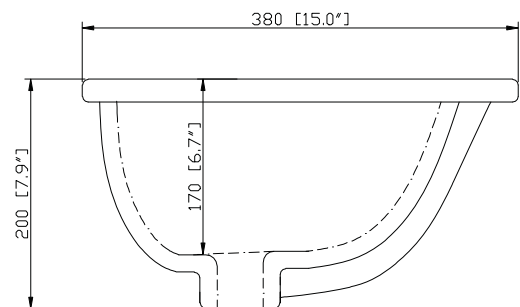

Colors / Finishes

- Chilled Gray
- White
- Navy Blue

Nominal Dimension

- 60W x 21.5D x 34H inches

Components

Mirror	14000-M24-CG	14000-MC24-CG	14000-MC24-NB
	14000-M24-WT	14000-MC24-WT	14000-M24-NB
Vanity Top	SUT61BK-R	SUT61GB-R	SUT61CW-R
	SUT61BK	SUT61GB	SUT61CW
Sink	CUM20WT-R	CUM18WT	CUM18LN

Product Diagrams

Front

Back

Side

Top

CUM18LN / CUM18WT

Features

- Vitreous China
- Undermount application
- 1.8 in. drain opening
- Overflow outlet

Colors / Finishes

- LN - Linen
- WT - White

Nominal Dimension

- 18.1W x 15D x 7.9H inches
- 458 x 380 x 200 mm

Components

Drain	VC-DRAIN-CP	VC-DRAIN-BN					
Vanity Top	SUT25BK	SUT25CW	SUT25GB	SUT31BK	SUT31CW	SUT31GB	SUT37BK
	SUT37GB	SUT37CW	SUT49CW	SUT49GB	SUT49BK	SUT61BK	SUT61CW
	SUT61GB	SUT73BK	SUT73CW	SUT73GB			

Product Diagrams

Front

Side