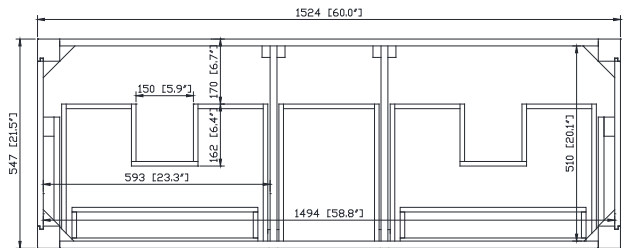

Colors / Finishes

- Chilled Gray
- White
- Navy Blue

Nominal Dimension

- 60W x 21.5D x 34H inches

Components

Mirror	14000-M24-CG	14000-MC24-CG	14000-MC24-NB
	14000-M24-WT	14000-MC24-WT	14000-M24-NB
Vanity Top	SUT61BK-R	SUT61GB-R	SUT61CW-R
	SUT61BK	SUT61GB	SUT61CW
Sink	CUM20WT-R	CUM18WT	CUM18LN

Product Diagrams

Front

Back

Side

Top

CUM18LN / CUM18WT

Features

- Vitreous China
- Undermount application
- 1.8 in. drain opening
- Overflow outlet

Colors / Finishes

- LN - Linen
- WT - White

Nominal Dimension

- 18.1W x 15D x 7.9H inches
- 458 x 380 x 200 mm

Components

Drain	VC-DRAIN-CP	VC-DRAIN-BN					
Vanity Top	SUT25BK	SUT25CW	SUT25GB	SUT31BK	SUT31CW	SUT31GB	SUT37BK
	SUT37GB	SUT37CW	SUT49CW	SUT49GB	SUT49BK	SUT61BK	SUT61CW
	SUT61GB	SUT73BK	SUT73CW	SUT73GB			