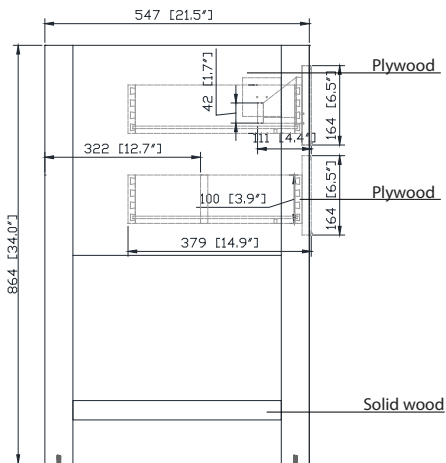

Colors / Finishes

- Chilled Gray
- White
- Navy Blue

Nominal Dimension

- 60W x 21.5D x 34H inches

Components

Mirror	14000-M24-CG	14000-MC24-CG	14000-MC24-NB
	14000-M24-WT	14000-MC24-WT	14000-M24-NB
Vanity Top	SUT61BK-R	SUT61GB-R	SUT61CW-R
	SUT61BK	SUT61GB	SUT61CW
Sink	CUM20WT-R	CUM18WT	CUM18LN

Product Diagrams

Front

Back

Side

Top

CUM18LN / CUM18WT

Features

- Vitreous China
- Undermount application
- 1.8 in. drain opening
- Overflow outlet

Colors / Finishes

- LN - Linen
- WT - White

Nominal Dimension

- 18.1W x 15D x 7.9H inches
- 458 x 380 x 200 mm

Components

Drain	VC-DRAIN-CP	VC-DRAIN-BN					
Vanity Top	SUT25BK	SUT25CW	SUT25GB	SUT31BK	SUT31CW	SUT31GB	SUT37BK
	SUT37GB	SUT37CW	SUT49CW	SUT49GB	SUT49BK	SUT61BK	SUT61CW
	SUT61GB	SUT73BK	SUT73CW	SUT73GB			