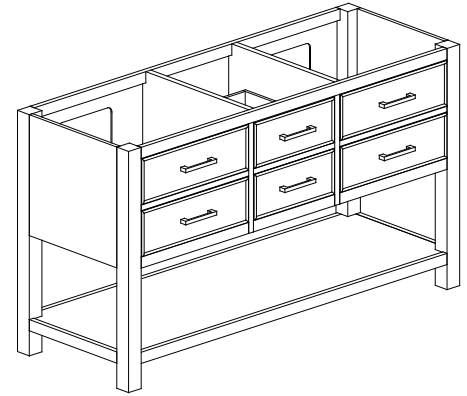

Avanity

BROOKS-V60-CG
 BROOKS-V60-WT
 BROOKS-V60-NB

Features

- Solid poplar wood frame, Birch veneer plywood
- 4 soft-close drawer, 1 open shelf
- Brushed nickel or matte gold finish hardware
- Adjustable height levelers

Colors / Finishes

- Chilled Gray
- White
- Navy Blue

Nominal Dimension

- 60W x 21.5D x 34H inches

Components

Mirror	14000-M24-CG	14000-MC24-CG	14000-MC24-NB
	14000-M24-WT	14000-MC24-WT	14000-M24-NB
Vanity Top	SUT61BK-R	SUT61GB-R	SUT61CW-R
	SUT61BK	SUT61GB	SUT61CW
Sink	CUM20WT-R	CUM18WT	CUM18LN

Product Diagrams

Front

Back

Side

Top

CUM18LN / CUM18WT

Features

- Vitreous China
- Undermount application
- 1.8 in. drain opening
- Overflow outlet

Colors / Finishes

- LN - Linen
- WT - White

Nominal Dimension

- 18.1W x 15D x 7.9H inches
- 458 x 380 x 200 mm

Components

Drain	VC-DRAIN-CP	VC-DRAIN-BN					
Vanity Top	SUT25BK	SUT25CW	SUT25GB	SUT31BK	SUT31CW	SUT31GB	SUT37BK
	SUT37GB	SUT37CW	SUT49CW	SUT49GB	SUT49BK	SUT61BK	SUT61CW
	SUT61GB	SUT73BK	SUT73CW	SUT73GB			