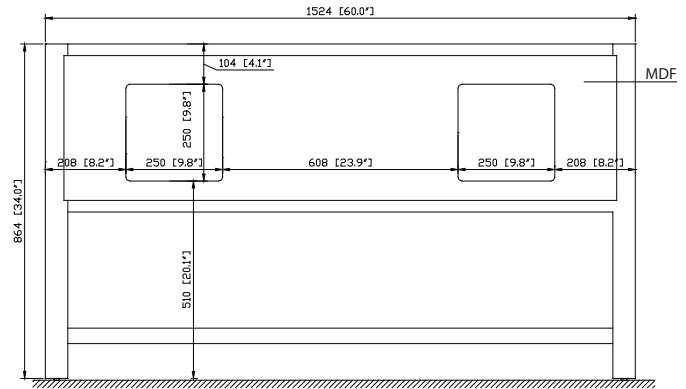

Colors / Finishes

- Chilled Gray
- White
- Navy Blue

Nominal Dimension

- 60W x 21.5D x 34H inches

Components

Mirror	14000-M24-CG	14000-MC24-CG	14000-MC24-NB
	14000-M24-WT	14000-MC24-WT	14000-M24-NB
Vanity Top	SUT61BK-R	SUT61GB-R	SUT61CW-R
	SUT61BK	SUT61GB	SUT61CW
Sink	CUM20WT-R	CUM18WT	CUM18LN

Product Diagrams

Front

Back

Side

Top

CUM18LN / CUM18WT

Features

- Vitreous China
- Undermount application
- 1.8 in. drain opening
- Overflow outlet

Colors / Finishes

- LN - Linen
- WT - White

Nominal Dimension

- 18.1W x 15D x 7.9H inches
- 458 x 380 x 200 mm

Components

Drain	VC-DRAIN-CP	VC-DRAIN-BN					
Vanity Top	SUT25BK	SUT25CW	SUT25GB	SUT31BK	SUT31CW	SUT31GB	SUT37BK
	SUT37GB	SUT37CW	SUT49CW	SUT49GB	SUT49BK	SUT61BK	SUT61CW
	SUT61GB	SUT73BK	SUT73CW	SUT73GB			