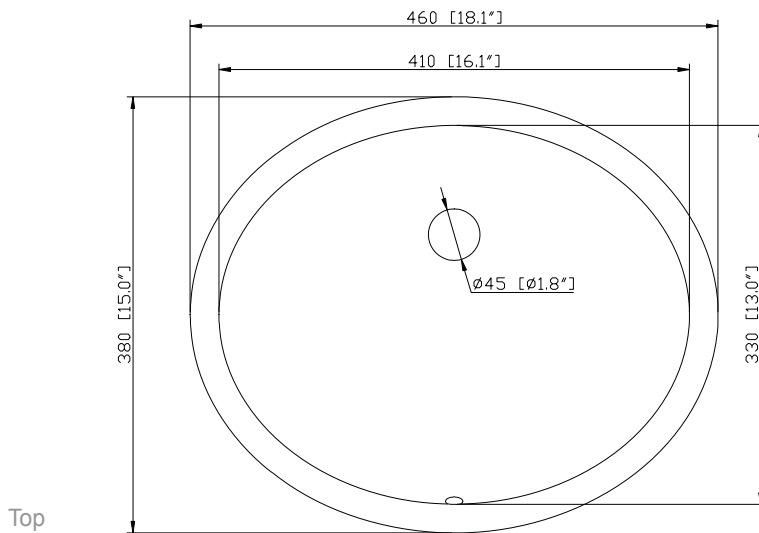

Colors / Finishes

- Chilled Gray
- White
- Navy Blue

Nominal Dimension

- 60W x 21.5D x 34H inches

Components

Mirror	14000-M24-CG	14000-MC24-CG	14000-MC24-NB
	14000-M24-WT	14000-MC24-WT	14000-M24-NB
Vanity Top	SUT61BK-R	SUT61GB-R	SUT61CW-R
	SUT61BK	SUT61GB	SUT61CW
Sink	CUM20WT-R	CUM18WT	CUM18LN

Product Diagrams

Front

Back

Side

Top

CUM18LN / CUM18WT

Features

- Vitreous China
- Undermount application
- 1.8 in. drain opening
- Overflow outlet

Colors / Finishes

- LN - Linen
- WT - White

Nominal Dimension

- 18.1W x 15D x 7.9H inches
- 458 x 380 x 200 mm

Components

Drain	VC-DRAIN-CP	VC-DRAIN-BN					
Vanity Top	SUT25BK	SUT25CW	SUT25GB	SUT31BK	SUT31CW	SUT31GB	SUT37BK
	SUT37GB	SUT37CW	SUT49CW	SUT49GB	SUT49BK	SUT61BK	SUT61CW
	SUT61GB	SUT73BK	SUT73CW	SUT73GB			

Product Diagrams

Front

Side