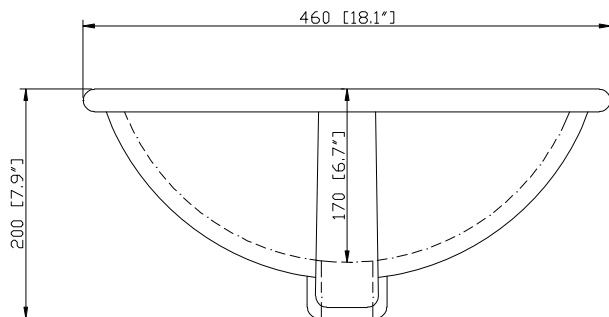

Colors / Finishes

- Chilled Gray
- White
- Navy Blue

Nominal Dimension

- 60W x 21.5D x 34H inches

Components

Mirror	14000-M24-CG	14000-MC24-CG	14000-MC24-NB
	14000-M24-WT	14000-MC24-WT	14000-M24-NB
Vanity Top	SUT61BK-R	SUT61GB-R	SUT61CW-R
	SUT61BK	SUT61GB	SUT61CW
Sink	CUM20WT-R	CUM18WT	CUM18LN

Product Diagrams

Front

Back

Side

Top

CUM18LN / CUM18WT

Features

- Vitreous China
- Undermount application
- 1.8 in. drain opening
- Overflow outlet

Colors / Finishes

- LN - Linen
- WT - White

Nominal Dimension

- 18.1W x 15D x 7.9H inches
- 458 x 380 x 200 mm

Components

Drain	VC-DRAIN-CP	VC-DRAIN-BN					
Vanity Top	SUT25BK	SUT25CW	SUT25GB	SUT31BK	SUT31CW	SUT31GB	SUT37BK
	SUT37GB	SUT37CW	SUT49CW	SUT49GB	SUT49BK	SUT61BK	SUT61CW
	SUT61GB	SUT73BK	SUT73CW	SUT73GB			

Product Diagrams

Front

Side