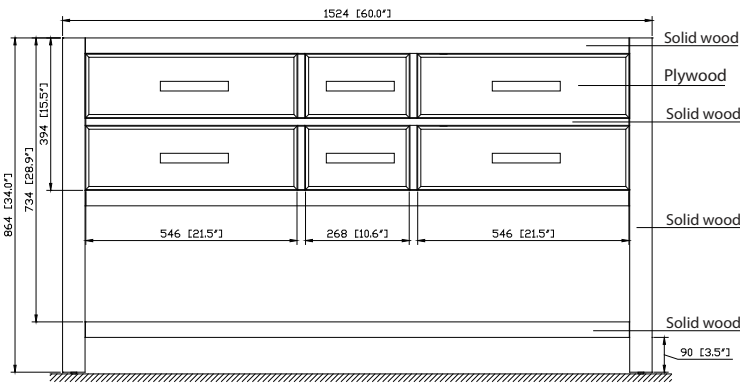

Colors / Finishes

- Chilled Gray
- White
- Navy Blue

Nominal Dimension

- 60W x 21.5D x 34H inches

Components

Mirror	14000-M24-CG	14000-MC24-CG	14000-MC24-NB
	14000-M24-WT	14000-MC24-WT	14000-M24-NB
Vanity Top	SUT61BK-R	SUT61GB-R	SUT61CW-R
	SUT61BK	SUT61GB	SUT61CW
Sink	CUM20WT-R	CUM18WT	CUM18LN

Product Diagrams

Front

Back

Side

Top

CUM18LN / CUM18WT

Features

- Vitreous China
- Undermount application
- 1.8 in. drain opening
- Overflow outlet

Colors / Finishes

- LN - Linen
- WT - White

Nominal Dimension

- 18.1W x 15D x 7.9H inches
- 458 x 380 x 200 mm

Components

Drain	VC-DRAIN-CP	VC-DRAIN-BN					
Vanity Top	SUT25BK	SUT25CW	SUT25GB	SUT31BK	SUT31CW	SUT31GB	SUT37BK
	SUT37GB	SUT37CW	SUT49CW	SUT49GB	SUT49BK	SUT61BK	SUT61CW
	SUT61GB	SUT73BK	SUT73CW	SUT73GB			