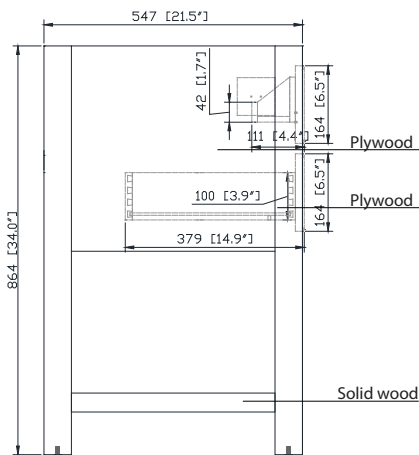

Avanity

BROOKS-V42-CG
BROOKS-V42-WT
BROOKS-V42-NB

Features

- Solid poplar wood frame, Birch veneer plywood
- 2 soft-close drawer, 1 open shelf
- Brushed nickel or matte gold finish hardware
- Adjustable height levelers

Colors / Finishes

- Chilled Gray
- White
- Navy Blue

Nominal Dimension

- 42W x 21.5D x 34H inches

Components

Mirror	14000-M28-CG	14000-MC28-CG	14000-MC24-NB
	14000-M28-WT	14000-MC28-WT	14000-M24-NB
Vanity Top	SUT43BK-R	SUT43GB-R	SUT43CW-R
	SUT43BK	SUT43GB	SUT43CW
Sink	CUM20WT-R	CUM18WT	CUM18LN

Product Diagrams

Side