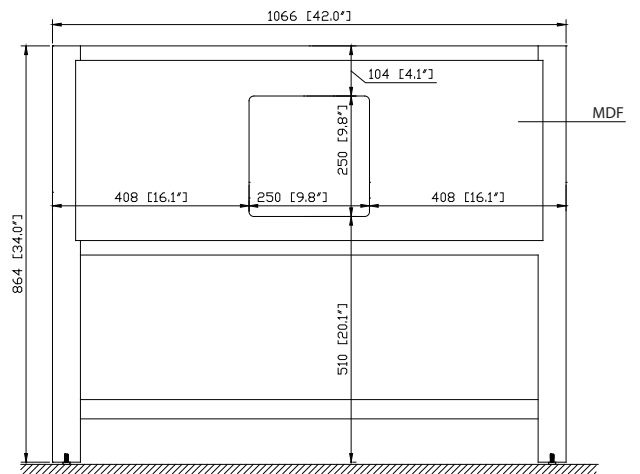

Avanity

BROOKS-V42-CG
BROOKS-V42-WT
BROOKS-V42-NB

Features

- Solid poplar wood frame, Birch veneer plywood
- 2 soft-close drawer, 1 open shelf
- Brushed nickel or matte gold finish hardware
- Adjustable height levelers

Colors / Finishes

- Chilled Gray
- White
- Navy Blue

Nominal Dimension

- 42W x 21.5D x 34H inches

Components

Mirror	14000-M28-CG	14000-MC28-CG	14000-MC24-NB
	14000-M28-WT	14000-MC28-WT	14000-M24-NB
Vanity Top	SUT43BK-R	SUT43GB-R	SUT43CW-R
	SUT43BK	SUT43GB	SUT43CW
Sink	CUM20WT-R	CUM18WT	CUM18LN

Product Diagrams

Back

Side