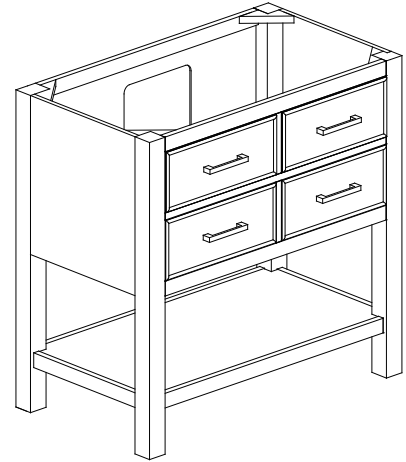

## Features

- Solid poplar wood frame, Birch veneer plywood
- 2 soft-close drawer, 1 open shelf
- Brushed nickel or matte gold finish hardware
- Adjustable height levelers

## Nominal Dimension

- 42W x 21.5D x 34H inches

## Nominal Dimension

- 18.1W x 15D x 7.9H inches
- 458 x 380 x 200 mm