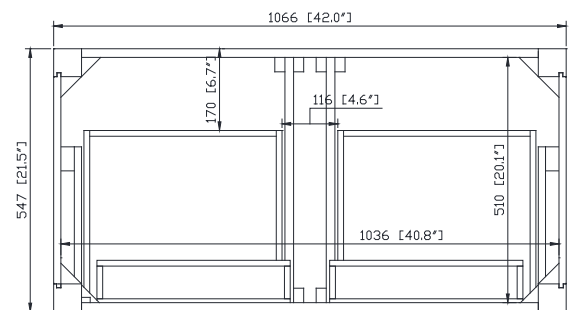

Avanity

BROOKS-V42-CG
BROOKS-V42-WT
BROOKS-V42-NB

Features

- Solid poplar wood frame, Birch veneer plywood
- 2 soft-close drawer, 1 open shelf
- Brushed nickel or matte gold finish hardware
- Adjustable height levelers

Colors / Finishes

- Chilled Gray
- White
- Navy Blue

Nominal Dimension

- 42W x 21.5D x 34H inches

Components

Mirror	14000-M28-CG	14000-MC28-CG	14000-MC24-NB
	14000-M28-WT	14000-MC28-WT	14000-M24-NB
Vanity Top	SUT43BK-R	SUT43GB-R	SUT43CW-R
	SUT43BK	SUT43GB	SUT43CW
Sink	CUM20WT-R	CUM18WT	CUM18LN

Product Diagrams

Side