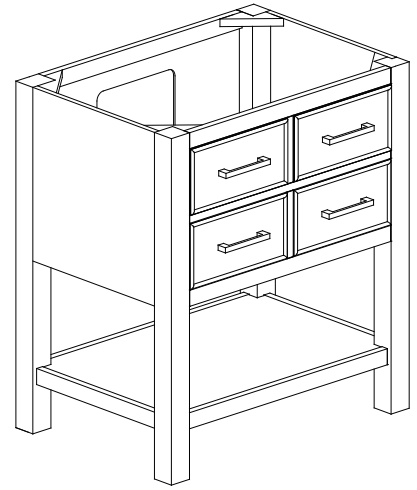

## Features

- Solid poplar wood frame, Birch veneer plywood
- 2 soft-close drawer, 1 open shelf
- Brushed nickel or matte gold finish hardware
- Adjustable height levelers

## Nominal Dimension

- 30W x 21.5D x 34H inches

## Nominal Dimension

- 18.1W x 15D x 7.9H inches
- 458 x 380 x 200 mm