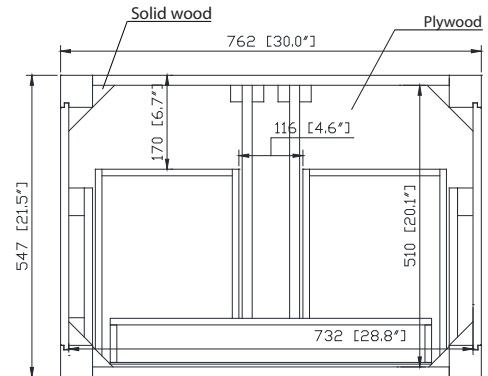

Avanity

BROOKS-V30-CG
BROOKS-V30-WT
BROOKS-V30-NB

Features

- Solid poplar wood frame, Birch veneer plywood
- 2 soft-close drawer, 1 open shelf
- Brushed nickel or matte gold finish hardware
- Adjustable height levelers

Colors / Finishes

- Chilled Gray
- White
- Navy Blue

Nominal Dimension

- 30W x 21.5D x 34H inches

Components

Mirror	14000-M24-CG	14000-MC24-CG	14000-M24-NB
	14000-M24-WT	14000-MC24-WT	14000-MC24-NB
Vanity Top	SUT31BK-R	SUT31GB-R	SUT31CW-R
	SUT31BK	SUT31GB	SUT31CW
Sink	CUM20WT-R	CUM18WT	CUM18LN

Product Diagrams

Top