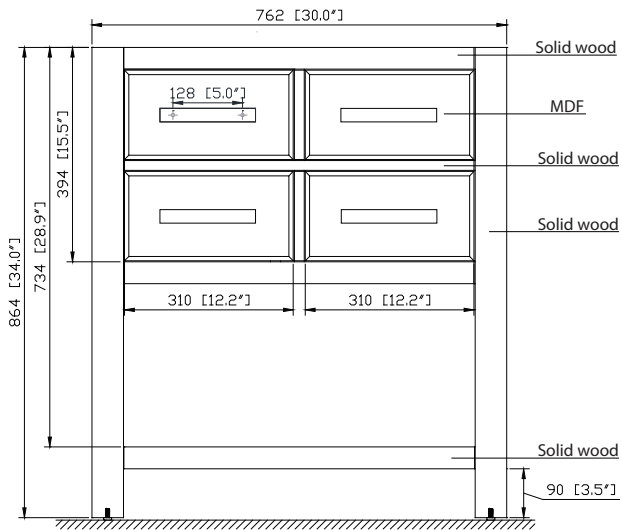

Back

Product Diagrams

Back