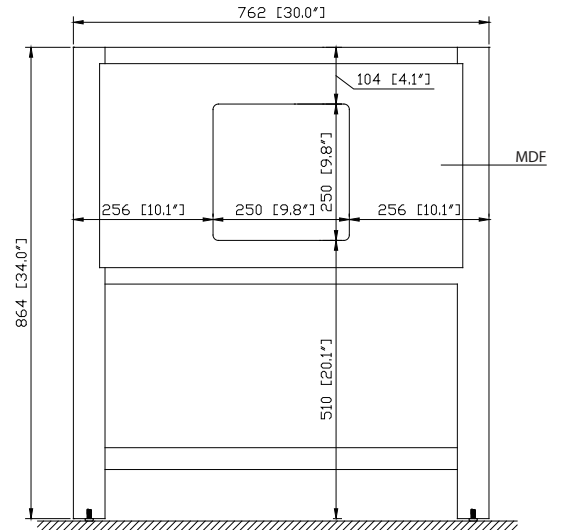

Avanity

BROOKS-V30-CG
BROOKS-V30-WT
BROOKS-V30-NB

Features

- Solid poplar wood frame, Birch veneer plywood
- 2 soft-close drawer, 1 open shelf
- Brushed nickel or matte gold finish hardware
- Adjustable height levelers

Colors / Finishes

- Chilled Gray
- White
- Navy Blue

Nominal Dimension

- 30W x 21.5D x 34H inches

Components

Mirror	14000-M24-CG	14000-MC24-CG	14000-M24-NB
	14000-M24-WT	14000-MC24-WT	14000-MC24-NB
Vanity Top	SUT31BK-R	SUT31GB-R	SUT31CW-R
	SUT31BK	SUT31GB	SUT31CW
Sink	CUM20WT-R	CUM18WT	CUM18LN

Product Diagrams

Back

Back

Top