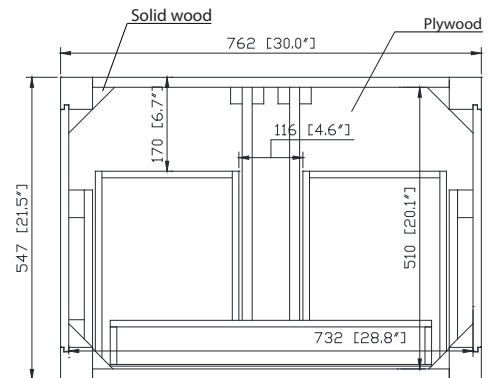

Avanity

BROOKS-V30-CG
BROOKS-V30-WT
BROOKS-V30-NB

Features

- Solid poplar wood frame, Birch veneer plywood
- 2 soft-close drawer, 1 open shelf
- Brushed nickel or matte gold finish hardware
- Adjustable height levelers

Colors / Finishes

- Chilled Gray
- White
- Navy Blue

Nominal Dimension

- 30W x 21.5D x 34H inches

Components

Mirror	14000-M24-CG	14000-MC24-CG	14000-M24-NB
	14000-M24-WT	14000-MC24-WT	14000-MC24-NB
Vanity Top	SUT31BK-R	SUT31GB-R	SUT31CW-R
	SUT31BK	SUT31GB	SUT31CW
Sink	CUM20WT-R	CUM18WT	CUM18LN

Product Diagrams

Top