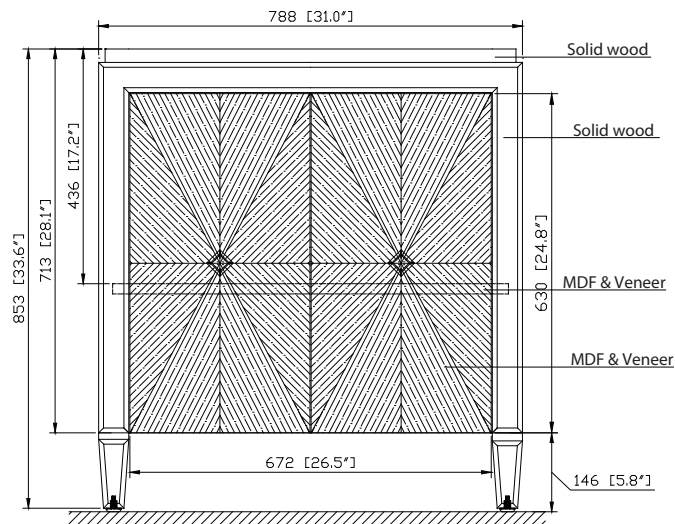

Avanity

BRENTWOOD-V31-NW

Features

- Solid poplar wood frame, Elm veneer MDF
- Hand crafted details
- 2 soft-close doors
- 1 interior shelf
- Antique nickel finished hardware
- Adjustable height levelers

Colors / Finishes

- New Walnut

Nominal Dimension

- 31W x 22D x 33.6H inches

Components

Mirror	BRENTWOOD-M24-NW	BRENTWOOD-M30-NW	
Vanity Top	SUT31BK-R	SUT31GB-R	SUT31CW-R
Sink	CUM20WT-R		

Product Diagrams

Front

Back

Side

Top

SUT31BK-R / SUT31CW -R / SUT31GB-R

Features

- Top cutout for single undermount sink
- Top pre-drilled for 8" widespread faucet
- 4" backsplash included

Nominal Dimension

- 31W x 22D x 1H inches
- 787 x 560 x 25 mm

Drain	VC-DRAIN-CP	VC-DRAIN-BN
-------	-------------	-------------

Colors / Finishes

- White

Nominal Dimension

- 20W x 15D x 7.7H inches
- 510 x 381 x 196mm

Product Diagrams

Top

Front