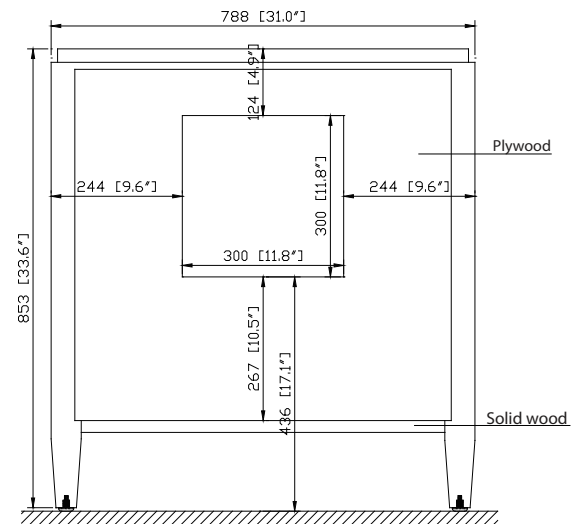

Avanity

BRENTWOOD-V31-NW

Features

- Solid poplar wood frame, Elm veneer MDF
- Hand crafted details
- 2 soft-close doors
- 1 interior shelf
- Antique nickel finished hardware
- Adjustable height levelers

Colors / Finishes

- New Walnut

Nominal Dimension

- 31W x 22D x 33.6H inches

Components

Mirror	BRENTWOOD-M24-NW	BRENTWOOD-M30-NW	
Vanity Top	SUT31BK-R	SUT31GB-R	SUT31CW-R
Sink	CUM20WT-R		

Product Diagrams

Front

Back

Side

Top

SUT31BK-R / SUT31CW -R / SUT31GB-R

Features

- Top cutout for single undermount sink
- Top pre-drilled for 8" widespread faucet
- 4" backsplash included

Nominal Dimension

- 31W x 22D x 1H inches
- 787 x 560 x 25 mm

Drain	VC-DRAIN-CP	VC-DRAIN-BN
-------	-------------	-------------

Colors / Finishes

- White

Nominal Dimension

- 20W x 15D x 7.7H inches
- 510 x 381 x 196mm

Product Diagrams

Top

Front