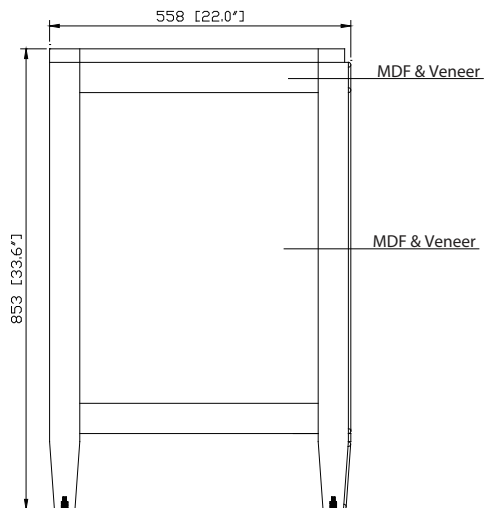

Avanity

BRENTWOOD-V31-NW

Features

- Solid poplar wood frame, Elm veneer MDF
- Hand crafted details
- 2 soft-close doors
- 1 interior shelf
- Antique nickel finished hardware
- Adjustable height levelers

Colors / Finishes

- New Walnut

Nominal Dimension

- 31W x 22D x 33.6H inches

Components

Mirror	BRENTWOOD-M24-NW	BRENTWOOD-M30-NW	
Vanity Top	SUT31BK-R	SUT31GB-R	SUT31CW-R
Sink	CUM20WT-R		

Product Diagrams

Front

Back

Side

Top

SUT31BK-R / SUT31CW -R / SUT31GB-R

Features

- Top cutout for single undermount sink
- Top pre-drilled for 8" widespread faucet
- 4" backsplash included

Nominal Dimension

- 31W x 22D x 1H inches
- 787 x 560 x 25 mm

Drain	VC-DRAIN-CP	VC-DRAIN-BN
-------	-------------	-------------

Colors / Finishes

- White

Nominal Dimension

- 20W x 15D x 7.7H inches
- 510 x 381 x 196mm

Product Diagrams

Top

Front