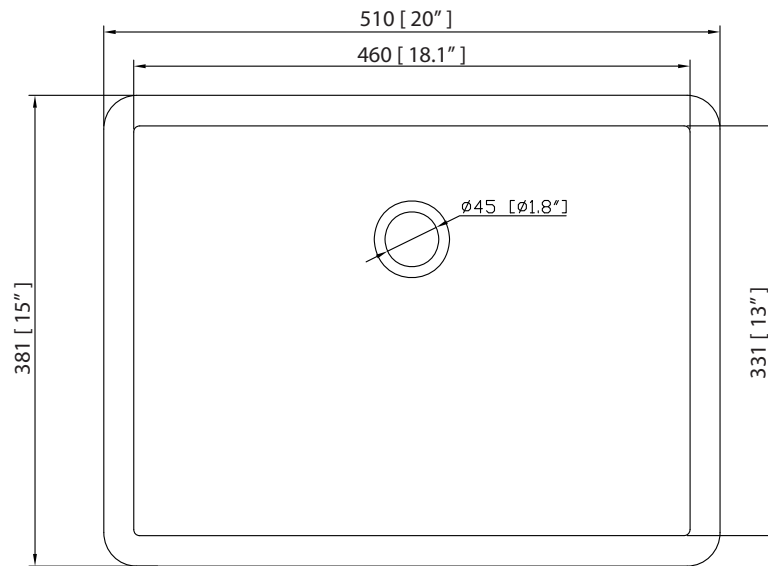

- New Walnut

Nominal Dimension

- 31W x 22D x 33.6H inches

Components

Mirror	BRENTWOOD-M24-NW	BRENTWOOD-M30-NW	
Vanity Top	SUT31BK-R	SUT31GB-R	SUT31CW-R
Sink	CUM20WT-R		

Product Diagrams

Front

Back

Side

Top

SUT31BK-R / SUT31CW -R / SUT31GB-R

Features

- Top cutout for single undermount sink
- Top pre-drilled for 8" widespread faucet
- 4" backsplash included

Nominal Dimension

- 31W x 22D x 1H inches
- 787 x 560 x 25 mm

Drain	VC-DRAIN-CP	VC-DRAIN-BN
-------	-------------	-------------

Colors / Finishes

- White

Nominal Dimension

- 20W x 15D x 7.7H inches
- 510 x 381 x 196mm

Product Diagrams

Top

Front

Side