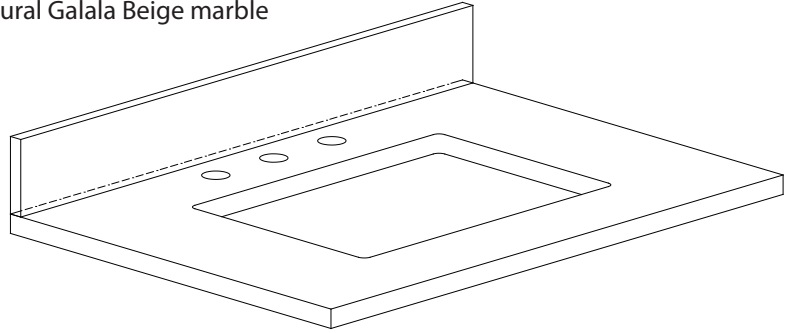

Colors / Finishes

- BK - Natural Black Granite
- CW - Natural Carrera White marble
- GB - Natural Galala Beige marble