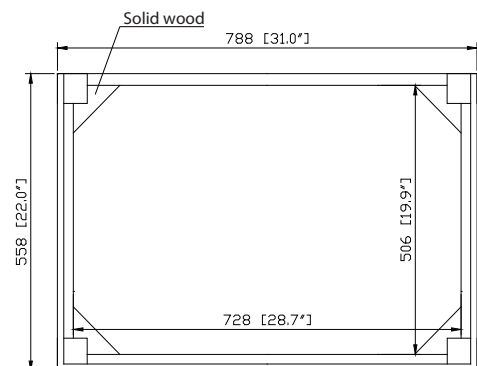

Avanity

BRENTWOOD-V31-NW

Features

- Solid poplar wood frame, Elm veneer MDF
- Hand crafted details
- 2 soft-close doors
- 1 interior shelf
- Antique nickel finished hardware
- Adjustable height levelers

Colors / Finishes

- New Walnut

Nominal Dimension

- 31W x 22D x 33.6H inches

Components

Mirror	BRENTWOOD-M24-NW	BRENTWOOD-M30-NW	
Vanity Top	SUT31BK-R	SUT31GB-R	SUT31CW-R
Sink	CUM20WT-R		

Product Diagrams

Front

Back

Side

Top

SUT31BK-R / SUT31CW -R / SUT31GB-R

Features

- Top cutout for single undermount sink
- Top pre-drilled for 8" widespread faucet
- 4" backsplash included

Nominal Dimension

- 31W x 22D x 1H inches
- 787 x 560 x 25 mm

Drain	VC-DRAIN-CP	VC-DRAIN-BN
-------	-------------	-------------

Colors / Finishes

- White

Nominal Dimension

- 20W x 15D x 7.7H inches
- 510 x 381 x 196mm

Product Diagrams

Top

Front