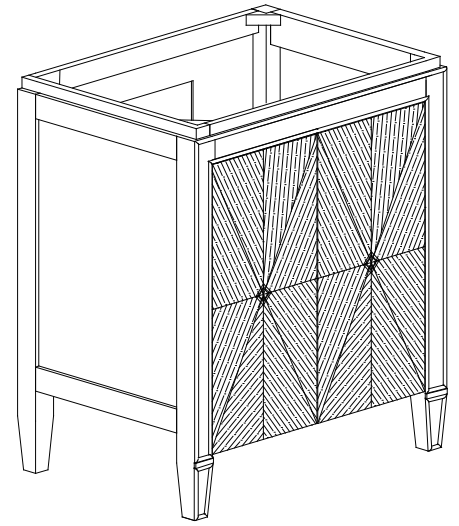

Avanity

BRENTWOOD-V31-NW

Features

- Solid poplar wood frame, Elm veneer MDF
- Hand crafted details
- 2 soft-close doors
- 1 interior shelf
- Antique nickel finished hardware
- Adjustable height levelers

Colors / Finishes

- New Walnut

Nominal Dimension

- 31W x 22D x 33.6H inches

Components

Mirror	BRENTWOOD-M24-NW	BRENTWOOD-M30-NW	
Vanity Top	SUT31BK-R	SUT31GB-R	SUT31CW-R
Sink	CUM20WT-R		

Product Diagrams

Front

Back

Side

Top

SUT31BK-R / SUT31CW -R / SUT31GB-R

Features

- Top cutout for single undermount sink
- Top pre-drilled for 8" widespread faucet
- 4" backsplash included

Nominal Dimension

- 31W x 22D x 1H inches
- 787 x 560 x 25 mm

Drain	VC-DRAIN-CP	VC-DRAIN-BN
-------	-------------	-------------

Colors / Finishes

- White

Nominal Dimension

- 20W x 15D x 7.7H inches
- 510 x 381 x 196mm

Product Diagrams

Top

Front