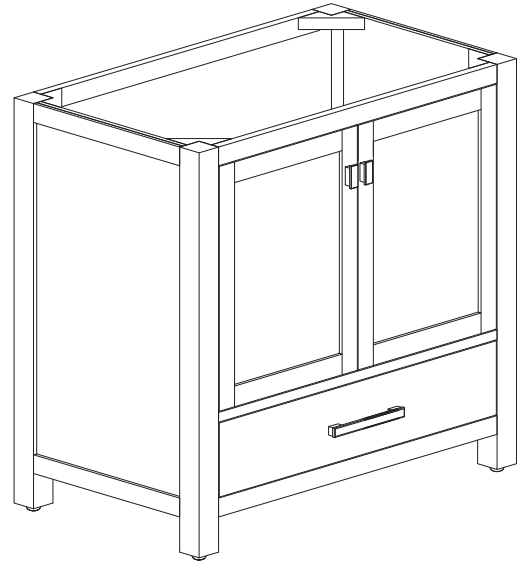

## Features

- Solid poplar wood frame, Birch veneer plywood
- 2 soft-close doors
- 1 soft-close drawer
- Brushed nickel or matte gold finish hardware
- Adjustable height levelers

## Nominal Dimension

- 36W x 21D x 34H inches

### Nominal Dimension

- 37W x 22D x 1H inches
- 940 x 560 x 25 mm

### Nominal Dimension

- 20W x 15D x 7.7H inches
- 510 x 381 x 196mm