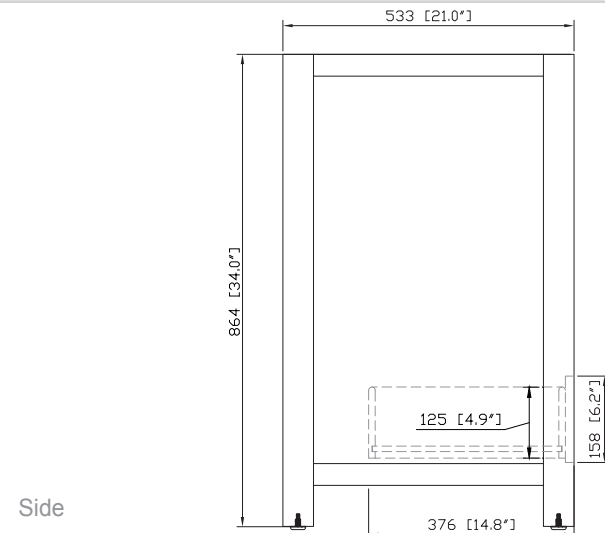

Product Diagrams

For customer support please call 866 522 5578 weekdays 9:00 to 6:00 PST