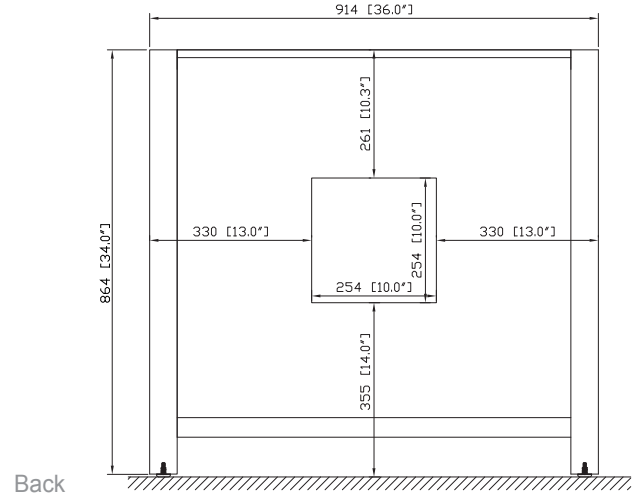

Product Diagrams

For customer support please call 866 522 5578 weekdays 9:00 to 6:00 PST