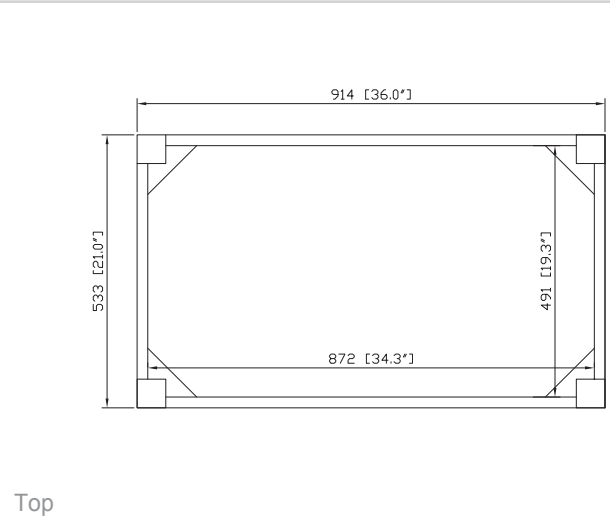

Product Diagrams

For customer support please call 866 522 5578 weekdays 9:00 to 6:00 PST