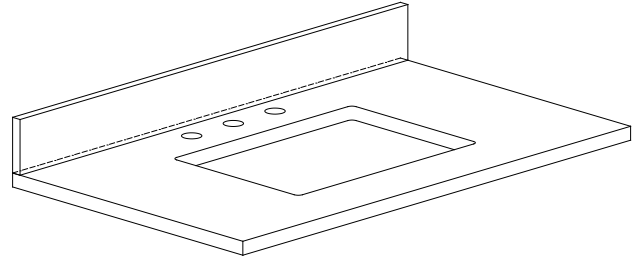

## Nominal Dimension

- 36W x 21D x 34H inches

### Features

- Top cutout for single undermount sink
- Top pre-drilled for 8" widespread faucet
- 4" backsplash included

### Nominal Dimension

- 37W x 22D x 1H inches
- 940 x 560 x 25 mm