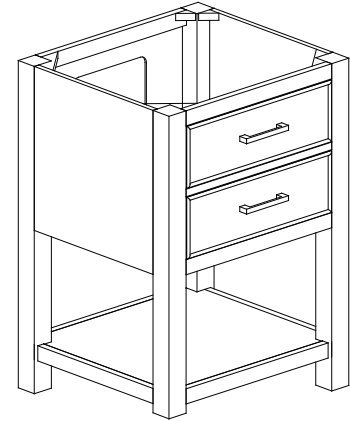

## Features

- Solid poplar wood frame, Birch veneer plywood
- 1 soft-close drawer, 1 open shelf
- Brushed nickel or matte gold finish hardware
- Adjustable height levelers

## Nominal Dimension

- 24W x 21.5D x 34H inches

- 18.1W x 15D x 7.9H inches
- 458 x 380 x 200 mm

**Components**

<b>Drain</b>	VC-DRAIN-CP	VC-DRAIN-BN					
<b>Vanity Top</b>	SUT25BK	SUT25CW	SUT25GB	SUT31BK	SUT31CW	SUT31GB	SUT37BK
	SUT37GB	SUT37CW	SUT49CW	SUT49GB	SUT49BK	SUT61BK	SUT61CW
	SUT61GB	SUT73BK	SUT73CW	SUT73GB			