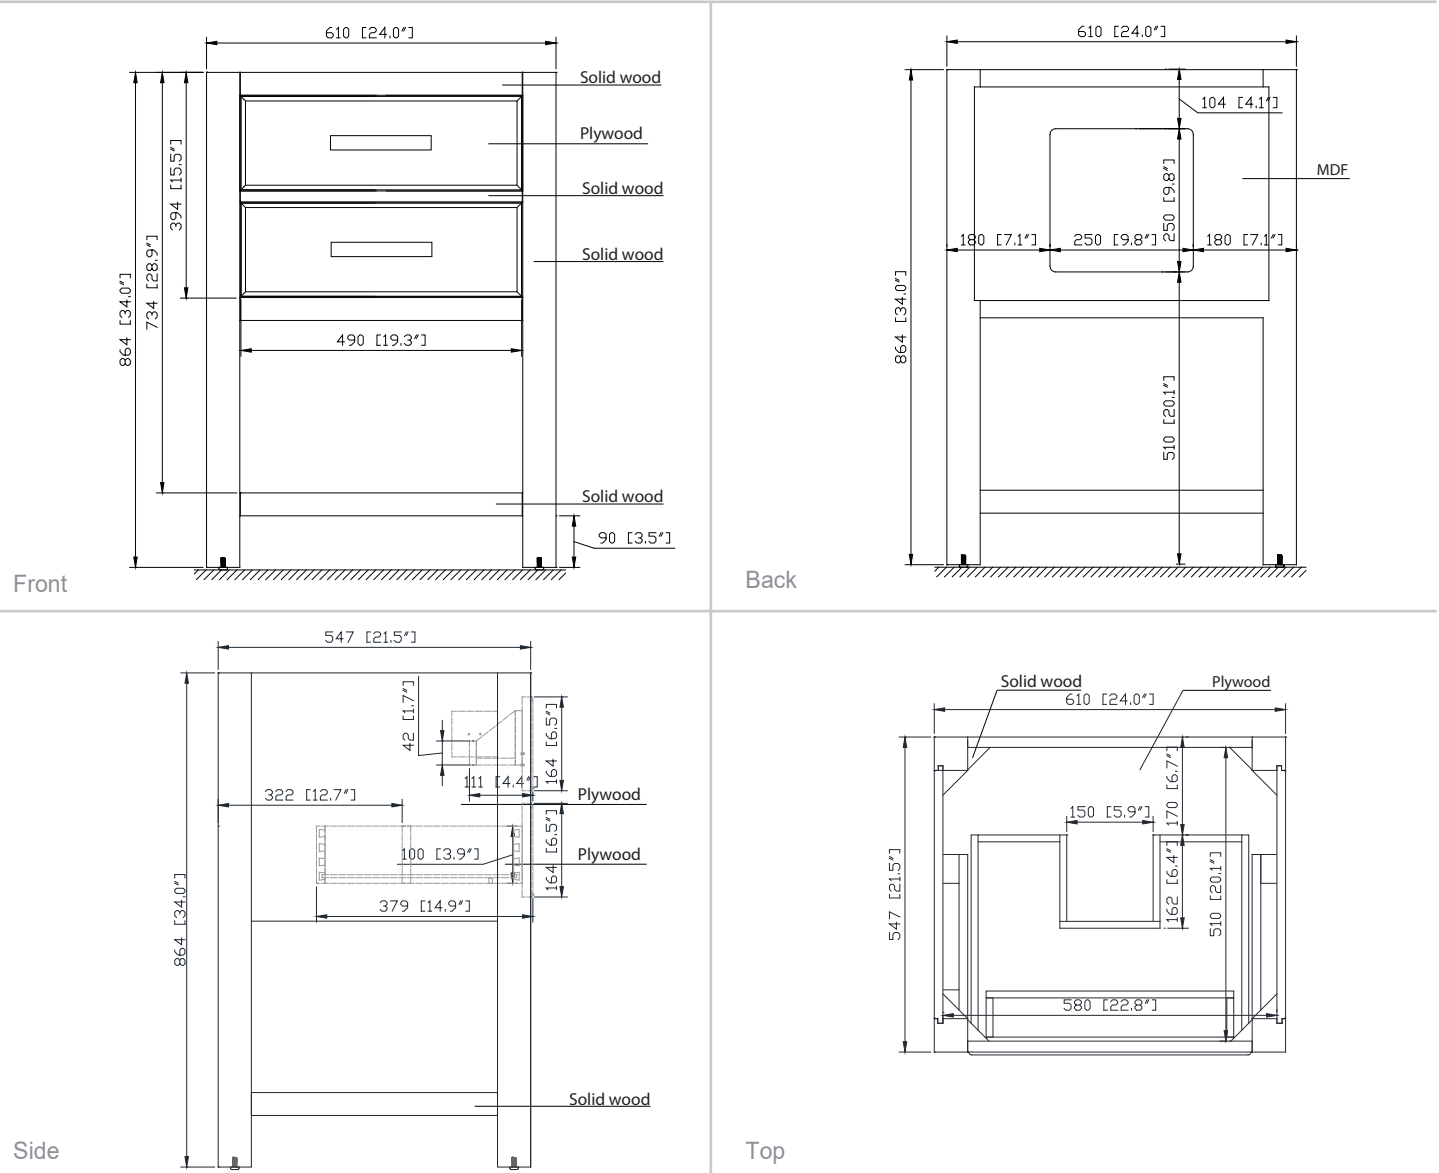

## Nominal Dimension

- 24W x 21.5D x 34H inches

## Product Diagrams

*Avanity*

CUM18LN / CUM18WT

**Features**

- Vitreous China
- Undermount application
- 1.8 in. drain opening
- Overflow outlet

**Colors / Finishes**

- LN - Linen
- WT - White

**Nominal Dimension**

- 18.1W x 15D x 7.9H inches
- 458 x 380 x 200 mm

**Components**

<b>Drain</b>	VC-DRAIN-CP	VC-DRAIN-BN					
<b>Vanity Top</b>	SUT25BK	SUT25CW	SUT25GB	SUT31BK	SUT31CW	SUT31GB	SUT37BK
	SUT37GB	SUT37CW	SUT49CW	SUT49GB	SUT49BK	SUT61BK	SUT61CW
	SUT61GB	SUT73BK	SUT73CW	SUT73GB			