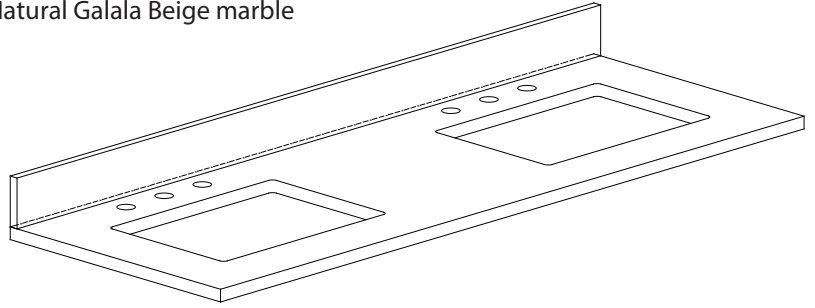

## Nominal Dimension / Dimension Nominale

- 60W x 21D x 34H inches | 1524 x 533 x 864 mm

### Features

- Top cutout for dual undermount sinks
- Top pre-drilled for 8" widespread faucet
- 4" backsplash included

### Nominal Dimension

- 61W x 22D x 1H inches
- 1549 x 560 x 25 mm