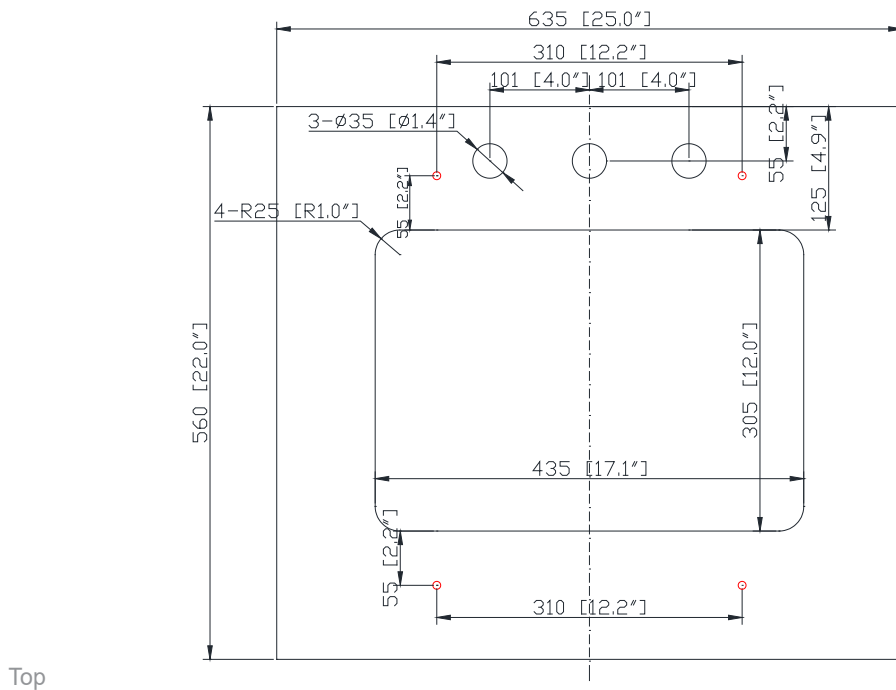

Colors / Couleurs

- Black gold or silver/ Or noir ou argent
- White gold or silver/ Or blanc ou argent
- Navy blue gold or silver/ Or bleu marine ou argent

Nominal Dimension / Dimension Nominale

• 24W x 21.5D x 34H inches | 610 x 546 x 864 mm

Colors / Finishes

- BK - Natural Black Granite
- CW - Natural Carrera White marble
- GB - Natural Galala Beige marble

Nominal Dimension

- 25W x 22D x 1H inches
- 635 x 560 x 25 mm

Related Items

Sink	CUM20WT-R	
Vanity	ALLIE-V24	BROOKS-V24
	DELANO-V24	

Product Diagrams

Top

Side

Avanity

CUM20WT-R

Features

- Vitreous China
- Undermount application

Components

Drain	VC-DRAIN-CP	VC-DRAIN-BN
-------	-------------	-------------

Colors / Finishes

- White

Nominal Dimension

- 20W x 15D x 7.7H inches
- 510 x 381 x 196mm

Product Diagrams

Top

Front