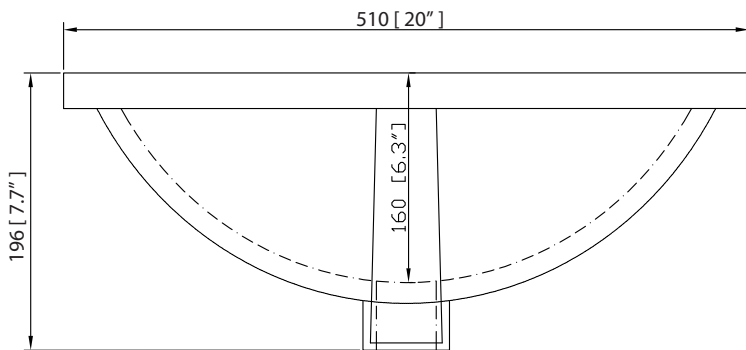

- BK - Natural Black Granite
- CW - Natural Carrera White marble
- GB - Natural Galala Beige marble

Nominal Dimension

- 61W x 22D x 1H inches
- 1549 x 560 x 25 mm

Related Items

Sink	CUM20WT-R			
Vanity	AUSTEN-V60	BRENTWOOD-V61	BROOKS-V60	COLTON-V60
	EMMA-V60	HAMILTON-V60	HEPBURN-V60	LAYLA-V60
	MADISON-V60	MODERO-V60	THOMPSON-V60	

Product Diagrams

Top

Side

Avanity

CUM20WT-R

Features

- Vitreous China
- Undermount application

Components

Drain	VC-DRAIN-CP	VC-DRAIN-BN
-------	-------------	-------------

Colors / Finishes

- White

Nominal Dimension

- 20W x 15D x 7.7H inches
- 510 x 381 x 196mm

Product Diagrams

Top

Front

Side