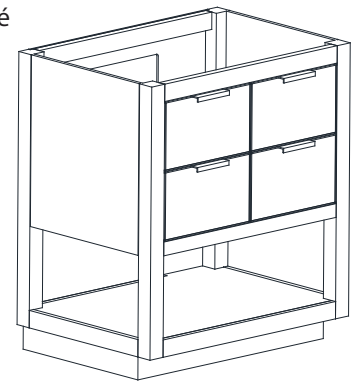

Avanity

ALLIE-V30-TGG/TGS
ALLIE-V30-WTG/WTS

Features

- Solid birch wood frame
- Plywood panels
- 2 tilt out drawers
- 2 soft-close drawers
- Matte gold hardware
- Brushed nickel finish hardware
- Adjustable height levelers

Colors / Couleurs

- Twilight Gray Gold / Or Gris Crépuscule
- Twilight Gray Silver / Crépuscule Gris Argent
- White Gold or Silver/ Or Blanc ou Argent

Nominal Dimension / Dimension Nominale

- 30W x 21.5D x 34H inches | 762 x 546 x 864 mm

Product Diagrams / Diagrammes Produit

Caractéristiques

- Cadre en bois de bouleau massif
- Panneau de contreplaqué
- 2 incliner le tiroirs
- 2 tiroirs à fermeture douce
- Quincaillerie au finior mat
- Quincaillerie au fini nickel brossé
- Patins réglables en hauteur