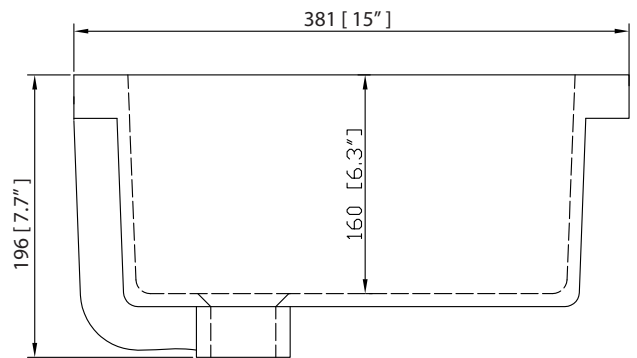

Colors / Couleurs

- Twilight Gray Gold / Or Gris Crépuscule
- Twilight Gray Silver / Crépuscule Gris Argent
- White Gold or Silver/ Or Blanc ou Argent

Nominal Dimension / Dimension Nominale

- 24W x 21.5D x 34H inches | 610 x 546 x 864 mm

- BK - Natural Black Granite
- CW - Natural Carrera White marble
- GB - Natural Galala Beige marble

Nominal Dimension

- 25W x 22D x 1H inches
- 635 x 560 x 25 mm

Related Items

Sink	CUM20WT-R	
Vanity	ALLIE-V24	BROOKS-V24
	DELANO-V24	

Product Diagrams

Top

Side

Avanity

CUM20WT-R

Features

- Vitreous China
- Undermount application

Components

Drain	VC-DRAIN-CP	VC-DRAIN-BN
-------	-------------	-------------

Colors / Finishes

- White

Nominal Dimension

- 20W x 15D x 7.7H inches
- 510 x 381 x 196mm

Product Diagrams

Top

Front