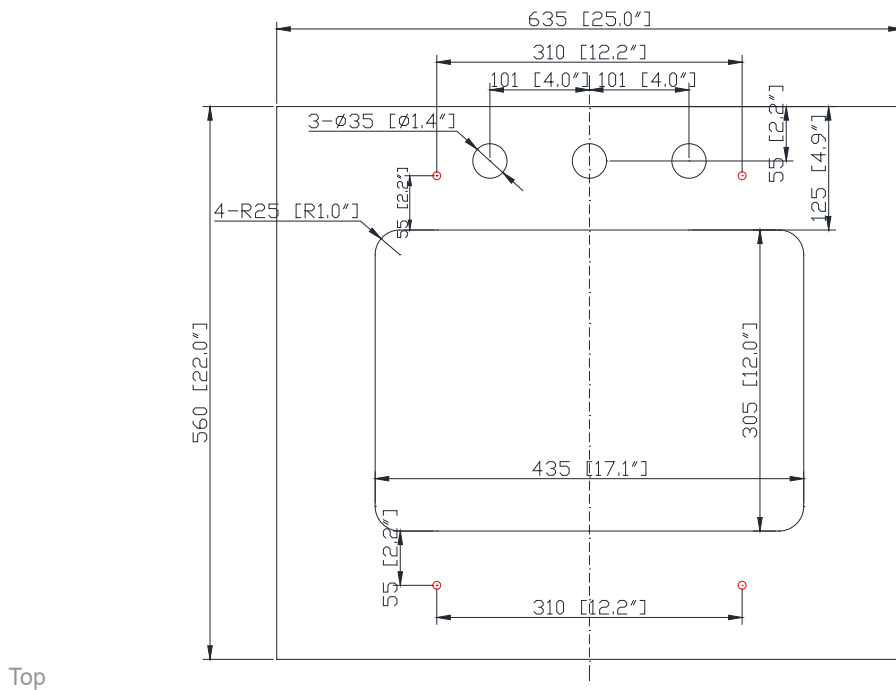

Colors / Couleurs

- Twilight Gray Gold / Or Gris Crépuscule
- Twilight Gray Silver / Crépuscule Gris Argent
- White Gold or Silver/ Or Blanc ou Argent

Nominal Dimension / Dimension Nominale

- 24W x 21.5D x 34H inches | 610 x 546 x 864 mm

- BK - Natural Black Granite
- CW - Natural Carrera White marble
- GB - Natural Galala Beige marble

Nominal Dimension

- 25W x 22D x 1H inches
- 635 x 560 x 25 mm

Related Items

Sink	CUM20WT-R	
Vanity	ALLIE-V24	BROOKS-V24
	DELANO-V24	

Product Diagrams

Top

Side

Avanity

CUM20WT-R

Features

- Vitreous China
- Undermount application

Components

Drain	VC-DRAIN-CP	VC-DRAIN-BN
-------	-------------	-------------

Colors / Finishes

- White

Nominal Dimension

- 20W x 15D x 7.7H inches
- 510 x 381 x 196mm

Product Diagrams

Top

Front