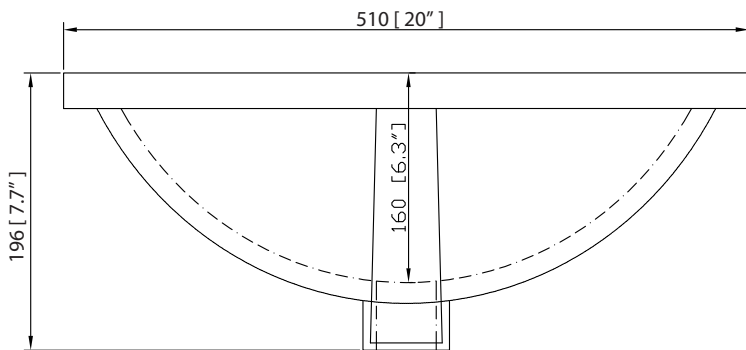

- BK - Natural Black Granite
- CW - Natural Carrera White marble
- GB - Natural Galala Beige marble

Nominal Dimension

- 25W x 22D x 1H inches
- 635 x 560 x 25 mm

Related Items

Sink	CUM20WT-R	
Vanity	ALLIE-V24	BROOKS-V24
	DELANO-V24	

Product Diagrams

Top

Side

Avanity

CUM20WT-R

Features

- Vitreous China
- Undermount application

Components

Drain	VC-DRAIN-CP	VC-DRAIN-BN
-------	-------------	-------------

Colors / Finishes

- White

Nominal Dimension

- 20W x 15D x 7.7H inches
- 510 x 381 x 196mm

Product Diagrams

Top

Front

Side