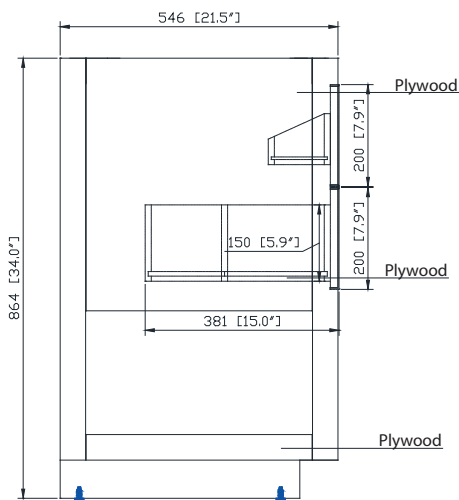

Colors / Couleurs

- Twilight Gray Gold / Or Gris Crépuscule
- Twilight Gray Silver / Crépuscule Gris Argent
- White Gold or Silver/ Or Blanc ou Argent

Nominal Dimension / Dimension Nominale

- 24W x 21.5D x 34H inches | 610 x 546 x 864 mm

Front / Devant

Back / Derrière

Side / Côté

Top / Haut

SUT25BK-R / SUT25CW -R / SUT25GB-R

Features

- Top cutout for single undermount sink
- Top pre-drilled for 8" widespread faucet
- 4" backsplash included

Colors / Finishes

- BK - Natural Black Granite
- CW - Natural Carrera White marble
- GB - Natural Galala Beige marble

Nominal Dimension

- 25W x 22D x 1H inches
- 635 x 560 x 25 mm

Related Items

Sink	CUM20WT-R	
Vanity	ALLIE-V24	BROOKS-V24
	DELANO-V24	

Drain	VC-DRAIN-CP	VC-DRAIN-BN
-------	-------------	-------------

Colors / Finishes

- White

Nominal Dimension

- 20W x 15D x 7.7H inches
- 510 x 381 x 196mm

Product Diagrams

Top

Front