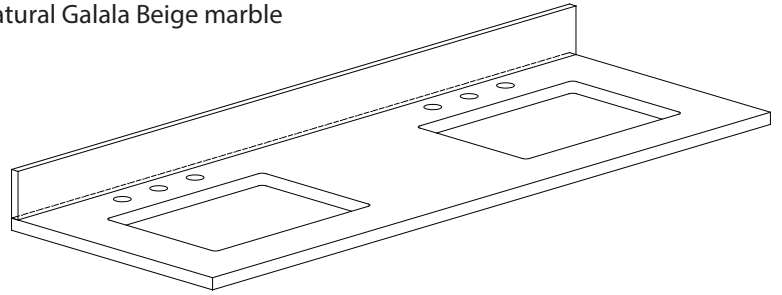

## Nominal Dimension / Dimension Nominale

- 72W x 21D x 34H inches | 1829 x 534 x 864 mm

### Features

- Top cutout for dual undermount sinks
- Top pre-drilled for 8" widespread faucet
- 4" backsplash included

### Nominal Dimension

- 73W x 22D x 1H inches
- 1853 x 560 x 25 mm