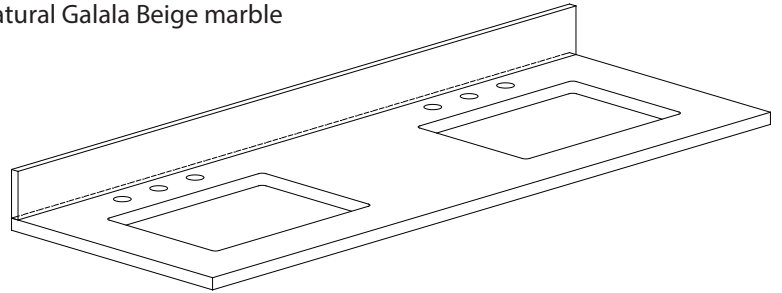

## Features

- Top cutout for dual undermount sinks
- Top pre-drilled for 8" widespread faucet
- 4" backsplash included

## Nominal Dimension

- 73W x 22D x 1H inches
- 1853 x 560 x 25 mm