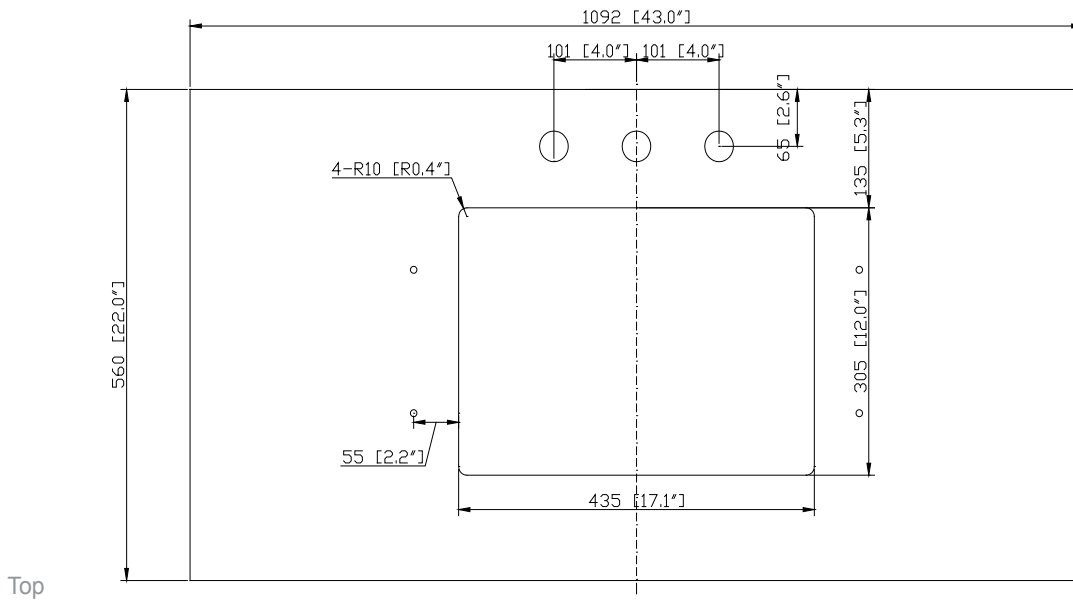

Colors / Couleurs

- Twilight Gray Gold / Or gris crépuscule
- Twilight Gray Silver / Crépuscule gris argent

Nominal Dimension / Dimension Nominale

• 42W x 21.5D x 34H inches | 1066 x 546 x 864 mm

Product Diagrams / Diagrammes Produit

Colors / Finishes

- BK - Natural Black Granite
- CW - Natural Carrera White marble
- GB - Natural Galala Beige marble

Nominal Dimension

- 43W x 22D x 1H inches
- 1092 x 560 x 25 mm

Components

Sink	CUM20WT-R	
Vanity	BROOKS-V42	HAMILTON-V42

Product Diagrams

Side

Avanity

CUM20WT-R

Features

- Vitreous China
- Undermount application

Components

Drain	VC-DRAIN-CP	VC-DRAIN-BN
-------	-------------	-------------

Colors / Finishes

- White

Nominal Dimension

- 20W x 15D x 7.7H inches
- 510 x 381 x 196mm

Product Diagrams

Top

Front

Side