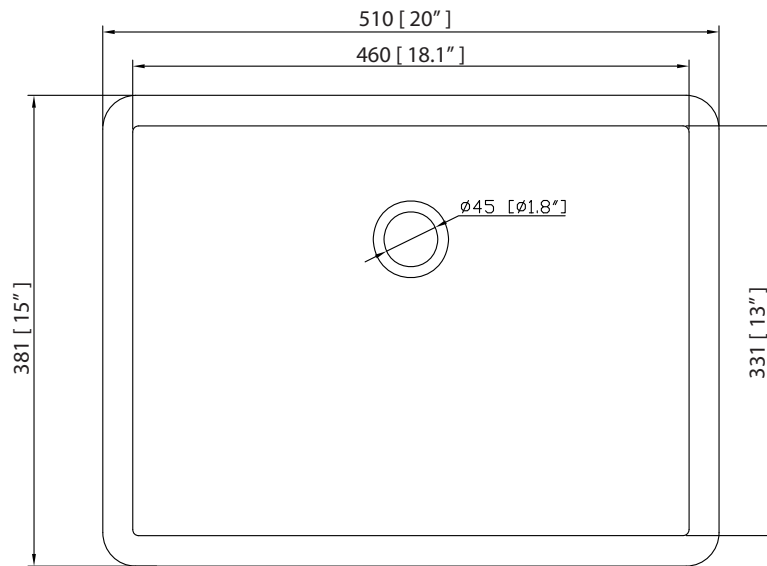

Colors / Couleurs

- Twilight Gray Gold / Or gris crépuscule
- Twilight Gray Silver / Crépuscule gris argent

Nominal Dimension / Dimension Nominale

• 42W x 21.5D x 34H inches | 1066 x 546 x 864 mm

Product Diagrams / Diagrammes Produit

Colors / Finishes

- BK - Natural Black Granite
- CW - Natural Carrera White marble
- GB - Natural Galala Beige marble

Nominal Dimension

- 43W x 22D x 1H inches
- 1092 x 560 x 25 mm

Components

Sink	CUM20WT-R	
Vanity	BROOKS-V42	HAMILTON-V42

Product Diagrams

Side

Avanity

CUM20WT-R

Features

- Vitreous China
- Undermount application

Components

Drain	VC-DRAIN-CP	VC-DRAIN-BN
-------	-------------	-------------

Colors / Finishes

- White

Nominal Dimension

- 20W x 15D x 7.7H inches
- 510 x 381 x 196mm

Product Diagrams

Top

Front

Side