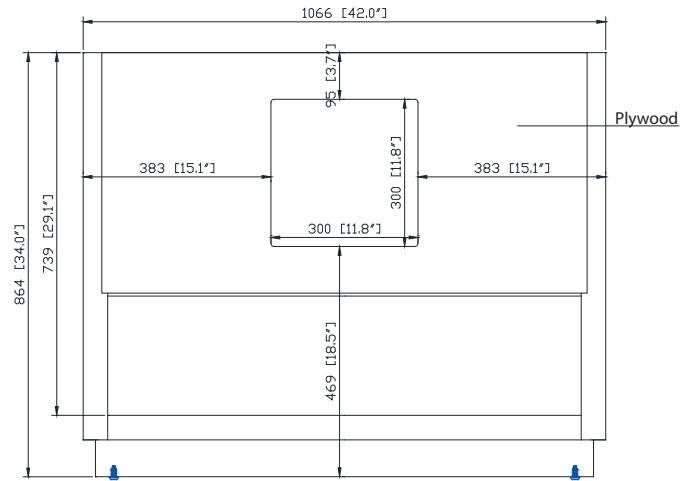

Colors / Couleurs

- Twilight Gray Gold / Or gris crépuscule
- Twilight Gray Silver / Crépuscule gris argent

Nominal Dimension / Dimension Nominale

• 42W x 21.5D x 34H inches | 1066 x 546 x 864 mm

Product Diagrams / Diagrammes Produit

Front / Devant

Back / Derrière

Side / Côté

Top / Haut

SUT43BK-R / SUT43CW -R / SUT43GB-R

Features

- Single 20" rectangular sink cutout
- 8" widespread faucet holes
- 4" backsplash included
- Sink clips included

Colors / Finishes

- BK - Natural Black Granite
- CW - Natural Carrera White marble
- GB - Natural Galala Beige marble

Nominal Dimension

- 43W x 22D x 1H inches
- 1092 x 560 x 25 mm

Components

Sink	CUM20WT-R	
Vanity	BROOKS-V42	HAMILTON-V42

Colors / Finishes

- White

Nominal Dimension

- 20W x 15D x 7.7H inches
- 510 x 381 x 196mm

Product Diagrams

Top

Front

Side