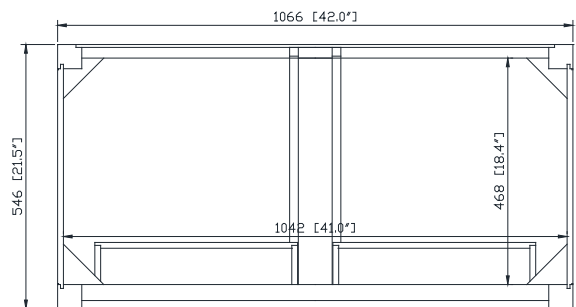

Colors / Couleurs

- Twilight Gray Gold / Or gris crépuscule
- Twilight Gray Silver / Crépuscule gris argent

Nominal Dimension / Dimension Nominale

• 42W x 21.5D x 34H inches | 1066 x 546 x 864 mm

Product Diagrams / Diagrammes Produit

Front / Devant

Back / Derrière

Side / Côté

Top / Haut

SUT43BK-R / SUT43CW -R / SUT43GB-R

Features

- Single 20" rectangular sink cutout
- 8" widespread faucet holes
- 4" backsplash included
- Sink clips included

Colors / Finishes

- BK - Natural Black Granite
- CW - Natural Carrera White marble
- GB - Natural Galala Beige marble

Nominal Dimension

- 43W x 22D x 1H inches
- 1092 x 560 x 25 mm

Components

Sink	CUM20WT-R	
Vanity	BROOKS-V42	HAMILTON-V42

Colors / Finishes

- White

Nominal Dimension

- 20W x 15D x 7.7H inches
- 510 x 381 x 196mm

Product Diagrams

Top

Front

Side