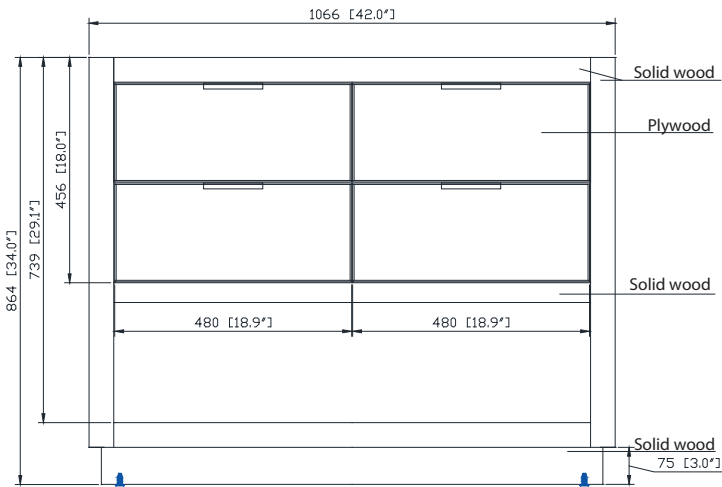

Colors / Couleurs

- Twilight Gray Gold / Or gris crépuscule
- Twilight Gray Silver / Crépuscule gris argent

Nominal Dimension / Dimension Nominale

• 42W x 21.5D x 34H inches | 1066 x 546 x 864 mm

Product Diagrams / Diagrammes Produit

Front / Devant

Back / Derrière

Side / Côté

Top / Haut

SUT43BK-R / SUT43CW -R / SUT43GB-R

Features

- Single 20" rectangular sink cutout
- 8" widespread faucet holes
- 4" backsplash included
- Sink clips included

Colors / Finishes

- BK - Natural Black Granite
- CW - Natural Carrera White marble
- GB - Natural Galala Beige marble

Nominal Dimension

- 43W x 22D x 1H inches
- 1092 x 560 x 25 mm

Components

Sink	CUM20WT-R	
Vanity	BROOKS-V42	HAMILTON-V42

Colors / Finishes

- White

Nominal Dimension

- 20W x 15D x 7.7H inches
- 510 x 381 x 196mm

Product Diagrams

Top

Front

Side