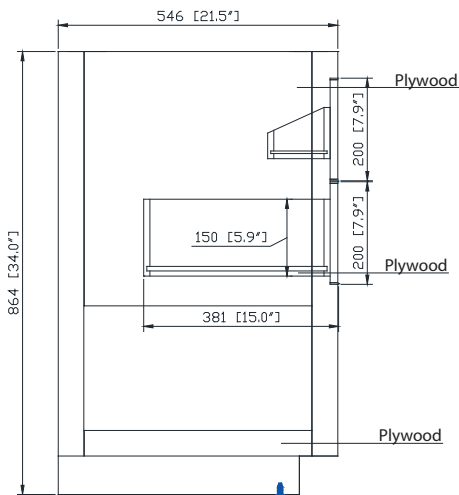

Colors / Couleurs

- Twilight Gray Gold / Or gris crépuscule
- Twilight Gray Silver / Crépuscule gris argent

Nominal Dimension / Dimension Nominale

• 42W x 21.5D x 34H inches | 1066 x 546 x 864 mm

Product Diagrams / Diagrammes Produit

Front / Devant

Back / Derrière

Side / Côté

Top / Haut

SUT43BK-R / SUT43CW -R / SUT43GB-R

Features

- Single 20" rectangular sink cutout
- 8" widespread faucet holes
- 4" backsplash included
- Sink clips included

Colors / Finishes

- BK - Natural Black Granite
- CW - Natural Carrera White marble
- GB - Natural Galala Beige marble

Nominal Dimension

- 43W x 22D x 1H inches
- 1092 x 560 x 25 mm

Components

Sink	CUM20WT-R	
Vanity	BROOKS-V42	HAMILTON-V42

Colors / Finishes

- White

Nominal Dimension

- 20W x 15D x 7.7H inches
- 510 x 381 x 196mm

Product Diagrams

Top

Front

Side