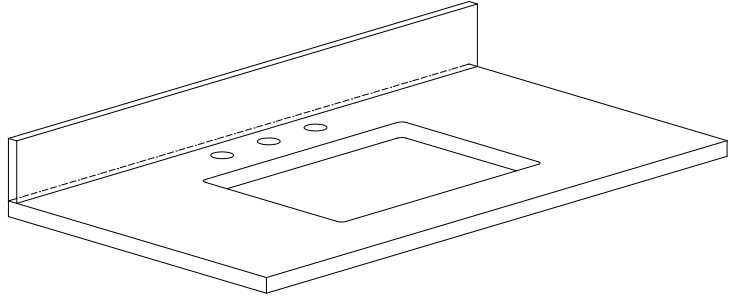

Front / Devant

Back / Derrière

Side / Côté

Top / Haut

SUT43BK-R / SUT43CW -R / SUT43GB-R

Features

- Single 20" rectangular sink cutout
- 8" widespread faucet holes
- 4" backsplash included
- Sink clips included

Colors / Finishes

- BK - Natural Black Granite
- CW - Natural Carrera White marble
- GB - Natural Galala Beige marble

Nominal Dimension

- 43W x 22D x 1H inches
- 1092 x 560 x 25 mm

Components

Sink	CUM20WT-R	
Vanity	BROOKS-V42	HAMILTON-V42

Product Diagrams

Side

Avanity

CUM20WT-R

Features

- Vitreous China
- Undermount application

Components

Drain	VC-DRAIN-CP	VC-DRAIN-BN
-------	-------------	-------------

Colors / Finishes

- White

Nominal Dimension

- 20W x 15D x 7.7H inches
- 510 x 381 x 196mm

Product Diagrams

Top

Front

Side