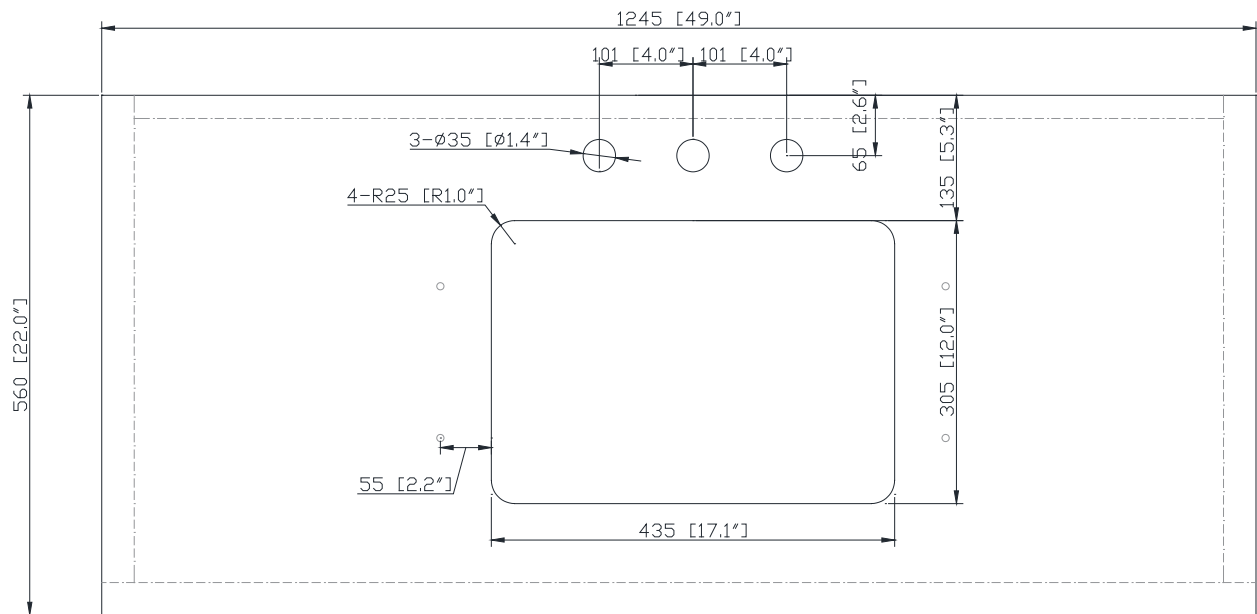

Avanity

VUT49GQ-R / VUT49WQ-R

Features

- Top cutout for single undermount sink
- Top pre-drilled for 8" widespread faucet
- 4" backsplash included

Caractéristiques

- Découpe supérieure pour un évier encastré simple
- Haut pré-percé pour robinet large de 8 "
- Dossier de 4 "inclus

Colors / Couleurs

- Gray Quartz / Quartz gris
- White Quartz / Quartz blanc

Nominal Dimension / Dimension Nominale

- 49W x 22D x 1.4H inches | 1245 x 560 x 36 mm

Product Diagrams / Diagrammes Produit

Top / Haut

Side / Côté

Avanity

CUM20WT-R

Features

- Vitreous China
- Undermount application

Components

Drain	VC-DRAIN-CP	VC-DRAIN-BN
-------	-------------	-------------

Colors / Finishes

- White

Nominal Dimension

- 20W x 15D x 7.7H inches
- 510 x 381 x 196mm

Product Diagrams

Top

Front

Side