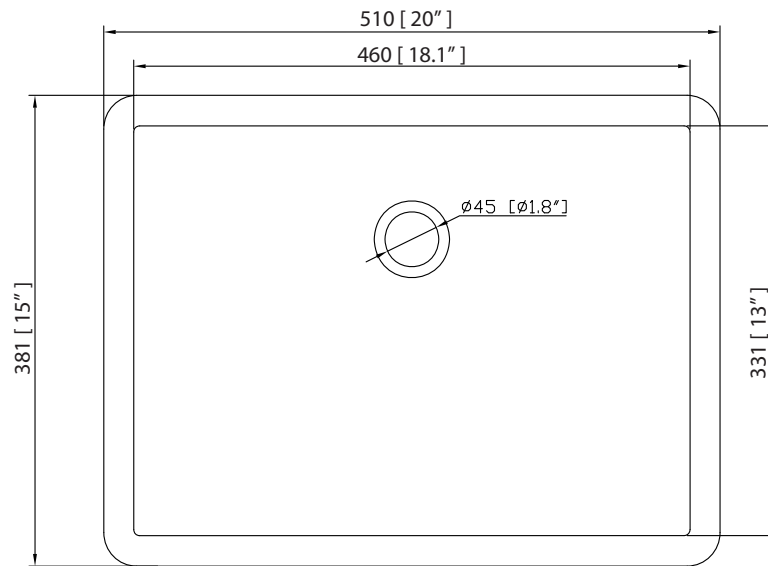

Avanity

VUT49GQ-R / VUT49WQ-R

Features

- Top cutout for single undermount sink
- Top pre-drilled for 8" widespread faucet
- 4" backsplash included

Caractéristiques

- Découpe supérieure pour un évier encastré simple
- Haut pré-percé pour robinet large de 8 "
- Dossier de 4 "inclus

Colors / Couleurs

- Gray Quartz / Quartz gris
- White Quartz / Quartz blanc

Nominal Dimension / Dimension Nominale

- 49W x 22D x 1.4H inches | 1245 x 560 x 36 mm

Product Diagrams / Diagrammes Produit

Top / Haut

Side / Côté

Avanity

CUM20WT-R

Features

- Vitreous China
- Undermount application

Components

Drain	VC-DRAIN-CP	VC-DRAIN-BN
-------	-------------	-------------

Colors / Finishes

- White

Nominal Dimension

- 20W x 15D x 7.7H inches
- 510 x 381 x 196mm

Product Diagrams

Top

Front

Side