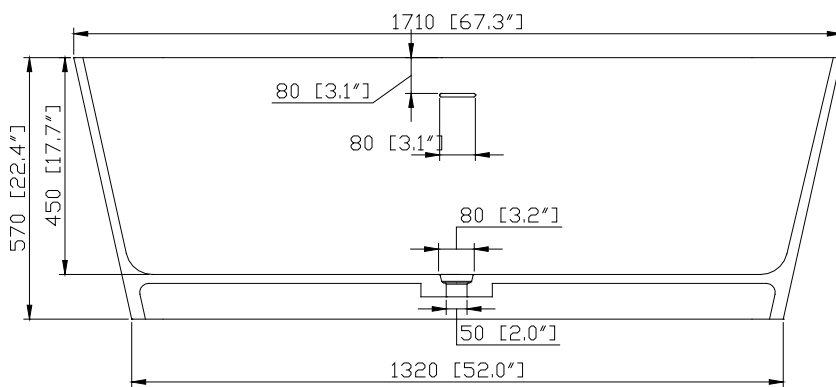

Avanity

VBT1521-MT

Features

- Pure acrylic solid surface
- Freestanding
- Center Drain
- Variable faucet mount
- Poreless and easy to clean
- Pop-up drain included
- cUPC certified

Colors / Finishes

Matte White

Nominal Dimension

- 67.3W x 31.9D x 22.4H inches
- 1710 x 810 x 570 mm

Product Diagrams

Top

Front