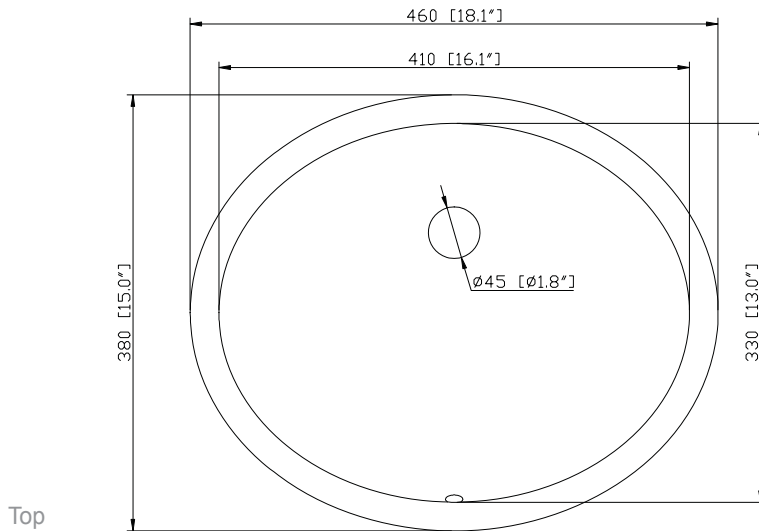

## Nominal Dimension

- 72W x 21D x 34H (inches)

## Nominal Dimension

- 73W x 22D x 1H inches
- 1854 x 560 x 25 mm

### Nominal Dimension

- 18.1W x 15D x 7.9H inches
- 458 x 380 x 200 mm

### Product Diagrams

Top

Front

Side