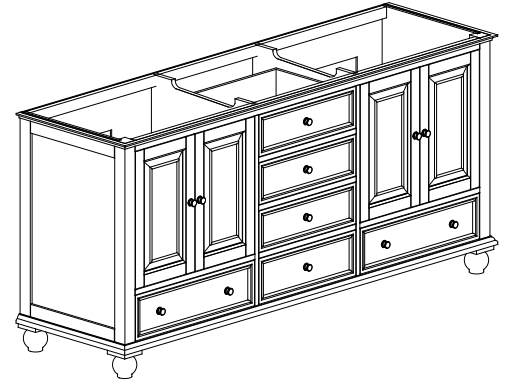

Avanity

THOMPSON-V72-CL
THOMPSON-V72-FW

Features

- Solid poplar frame, plywood drawer and MDF
- 4 soft-close doors
- 5 soft-close drawers
- Black bronze finish hardware
- Adjustable height levelers

Colors / Finishes

- Charcoal Glaze
- French White

Nominal Dimension

- 72W x 21D x 34H (inches)

Related Items

Mirror	THOMPSON-M24-CL	THOMPSON-M24-FW	
	THOMPSON-M28-CL	THOMPSON-M28-FW	
Vanity Top	SUT73BK	SUT73GB	SUT73CW
	SUT73BK-R	SUT73GB-R	SUT73CW-R
Sink	CUM18WT	CUM18LN	CUM20WT-R
Linen Tower	THOMPSON-LT24-CL	THOMPSON-LT24-FW