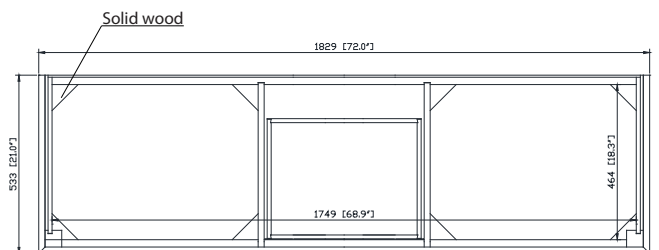

## Nominal Dimension

- 72W x 21D x 34H (inches)

## Product Diagrams

Front

Back

Side

Top

## Nominal Dimension

- 73W x 22D x 1H inches
- 1854 x 560 x 25 mm

### Nominal Dimension

- 18.1W x 15D x 7.9H inches
- 458 x 380 x 200 mm