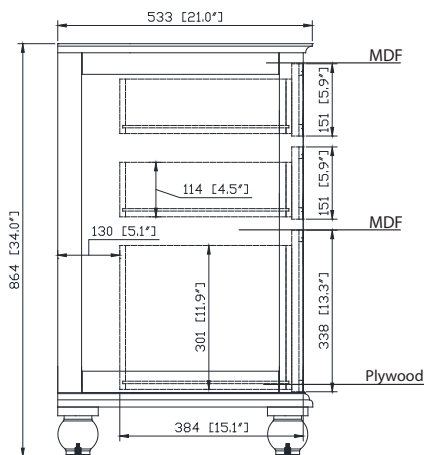

## Nominal Dimension

- 72W x 21D x 34H (inches)

## Product Diagrams

Front

Back

Side

Top

## Nominal Dimension

- 73W x 22D x 1H inches
- 1854 x 560 x 25 mm

### Nominal Dimension

- 18.1W x 15D x 7.9H inches
- 458 x 380 x 200 mm