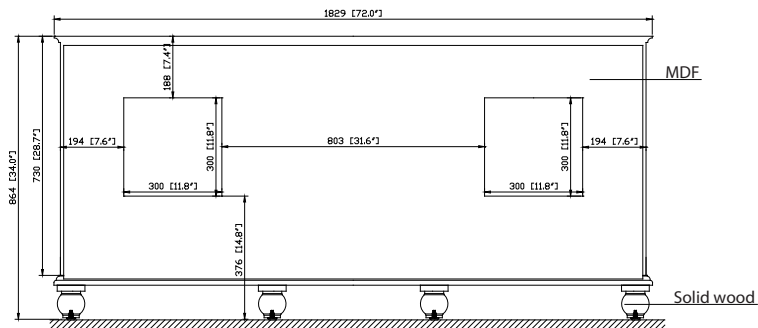

## Nominal Dimension

- 72W x 21D x 34H (inches)

## Product Diagrams

Front

Back

Side

Top

## Nominal Dimension

- 73W x 22D x 1H inches
- 1854 x 560 x 25 mm

### Nominal Dimension

- 18.1W x 15D x 7.9H inches
- 458 x 380 x 200 mm