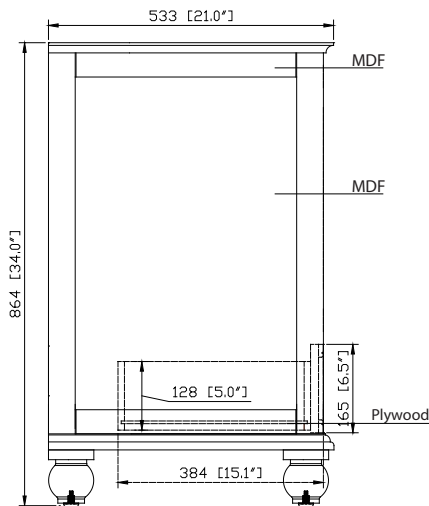

Avanity

THOMPSON-V24-CL
THOMPSON-V24-FW

Features

- Solid poplar frame, plywood drawer and MDF
- 2 soft-close doors
- 1 soft-close drawer
- Black bronze finish hardware
- Adjustable height levelers

Colors / Finishes

- Charcoal Glaze
- French White

Nominal Dimension

- 24W x 21D x 34H (inches)

Related Items

Mirror	THOMPSON-M24-CL	THOMPSON-M24-FW	
Vanity Top	SUT25BK	SUT25GB	SUT25CW
Sink	CUM18WT	CUM18LN	
Linen Tower	THOMPSON-LT24-CL	THOMPSON-LT24-FW	

Product Diagrams

Front

Side