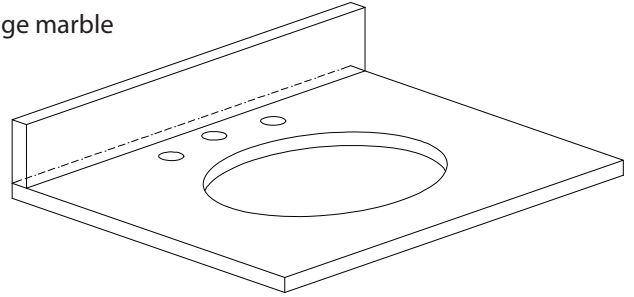

- Charcoal Glaze
- French White

Nominal Dimension

- 24W x 21D x 34H (inches)

Related Items

Mirror	THOMPSON-M24-CL	THOMPSON-M24-FW	
Vanity Top	SUT25BK	SUT25GB	SUT25CW
Sink	CUM18WT	CUM18LN	
Linen Tower	THOMPSON-LT24-CL	THOMPSON-LT24-FW	

Product Diagrams

Front

Back

Side

Top

SUT25BK / SUT25CW / SUT25GB

Features

- Top cutout for single undermount sink
- Top pre-drilled for 8" widespread faucet
- 4" backsplash included

Colors / Finishes

- BK - Natural Black granite
- CW - Natural Carrera White marble
- GB - Natural Galala Beige marble

Nominal Dimension

- 25W x 22D x 1H inches
- 635 x 560 x 25 mm

Related Items

Sink	CUM18WT	CUM18LN		
Vanity	BROOKS-V24	DELANO-V24	HAMILTON-V24	
	KELLY-V24	LEXINGTON-V24	LOFT-V24	NAPA-V24
	TRIBECA-V24	TROPICA-V24	THOMPSON-V24	WESTWOOD-V24

Product Diagrams

Avanity

CUM18LN / CUM18WT

Features

- Vitreous China
- Undermount application
- 1.8 in. drain opening
- Overflow outlet

Colors / Finishes

- LN - Linen
- WT - White

Nominal Dimension