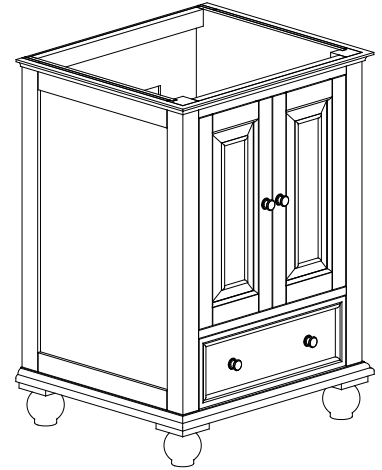

Avanity

THOMPSON-V24-CL
THOMPSON-V24-FW

Features

- Solid poplar frame, plywood drawer and MDF
- 2 soft-close doors
- 1 soft-close drawer
- Black bronze finish hardware
- Adjustable height levelers

Colors / Finishes

- Charcoal Glaze
- French White

Nominal Dimension

- 24W x 21D x 34H (inches)

Related Items

Mirror	THOMPSON-M24-CL	THOMPSON-M24-FW	
Vanity Top	SUT25BK	SUT25GB	SUT25CW
Sink	CUM18WT	CUM18LN	
Linen Tower	THOMPSON-LT24-CL	THOMPSON-LT24-FW	

Product Diagrams

Front

Back

Side

Top

SUT25BK / SUT25CW / SUT25GB

Features

- Top cutout for single undermount sink
- Top pre-drilled for 8" widespread faucet
- 4" backsplash included

Colors / Finishes

- BK - Natural Black granite
- CW - Natural Carrera White marble
- GB - Natural Galala Beige marble

Nominal Dimension

- 25W x 22D x 1H inches
- 635 x 560 x 25 mm

Related Items

Sink	CUM18WT	CUM18LN		
Vanity	BROOKS-V24	DELANO-V24	HAMILTON-V24	
	KELLY-V24	LEXINGTON-V24	LOFT-V24	NAPA-V24
	TRIBECA-V24	TROPICA-V24	THOMPSON-V24	WESTWOOD-V24