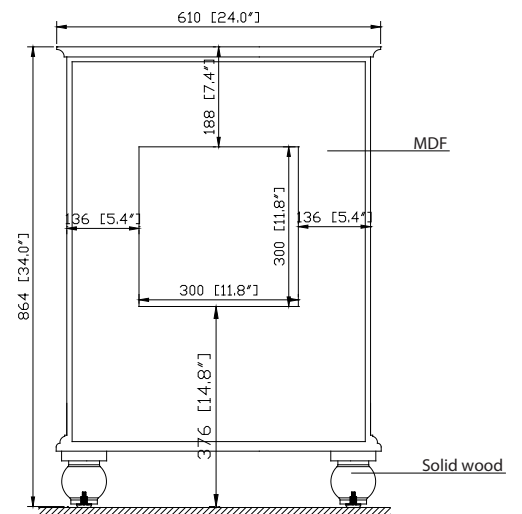

Avanity

THOMPSON-V24-CL
THOMPSON-V24-FW

Features

- Solid poplar frame, plywood drawer and MDF
- 2 soft-close doors
- 1 soft-close drawer
- Black bronze finish hardware
- Adjustable height levelers

Colors / Finishes

- Charcoal Glaze
- French White

Nominal Dimension

- 24W x 21D x 34H (inches)

Related Items

Mirror	THOMPSON-M24-CL	THOMPSON-M24-FW	
Vanity Top	SUT25BK	SUT25GB	SUT25CW
Sink	CUM18WT	CUM18LN	
Linen Tower	THOMPSON-LT24-CL	THOMPSON-LT24-FW	

Product Diagrams

Front

Side