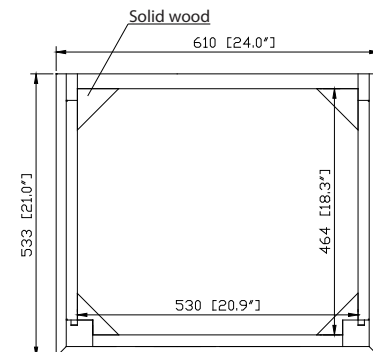

Avanity

THOMPSON-V24-CL
THOMPSON-V24-FW

Features

- Solid poplar frame, plywood drawer and MDF
- 2 soft-close doors
- 1 soft-close drawer
- Black bronze finish hardware
- Adjustable height levelers

Colors / Finishes

- Charcoal Glaze
- French White

Nominal Dimension

- 24W x 21D x 34H (inches)

Related Items

Mirror	THOMPSON-M24-CL	THOMPSON-M24-FW	
Vanity Top	SUT25BK	SUT25GB	SUT25CW
Sink	CUM18WT	CUM18LN	
Linen Tower	THOMPSON-LT24-CL	THOMPSON-LT24-FW	

Product Diagrams

Front

Side