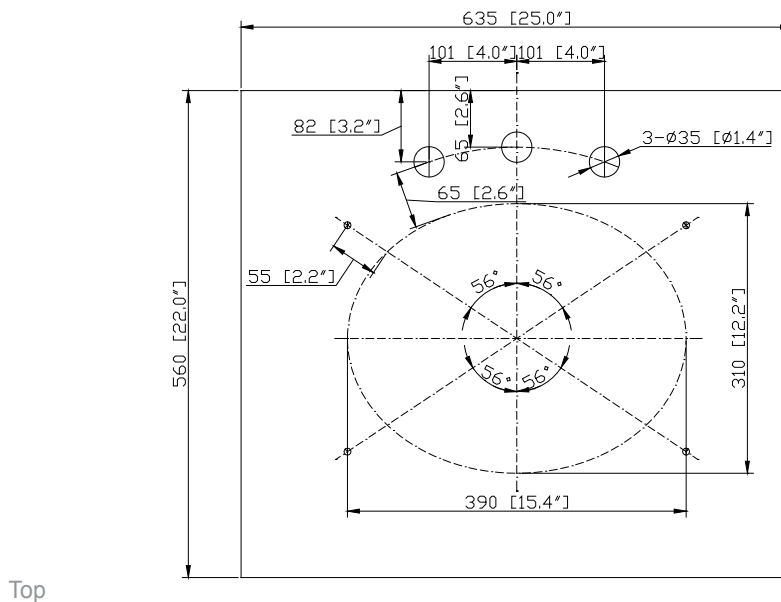

- Charcoal Glaze
- French White

Nominal Dimension

- 24W x 21D x 34H (inches)

Related Items

Mirror	THOMPSON-M24-CL	THOMPSON-M24-FW	
Vanity Top	SUT25BK	SUT25GB	SUT25CW
Sink	CUM18WT	CUM18LN	
Linen Tower	THOMPSON-LT24-CL	THOMPSON-LT24-FW	

Colors / Finishes

- BK - Natural Black granite
- CW - Natural Carrera White marble
- GB - Natural Galala Beige marble

Nominal Dimension

- 25W x 22D x 1H inches
- 635 x 560 x 25 mm

Related Items

Sink	CUM18WT	CUM18LN		
Vanity	BROOKS-V24	DELANO-V24	HAMILTON-V24	
	KELLY-V24	LEXINGTON-V24	LOFT-V24	NAPA-V24
	TRIBECA-V24	TROPICA-V24	THOMPSON-V24	WESTWOOD-V24

Product Diagrams

Avanity

CUM18LN / CUM18WT

Features

- Vitreous China
- Undermount application
- 1.8 in. drain opening
- Overflow outlet

Colors / Finishes

- LN - Linen
- WT - White

Nominal Dimension

- 18.1W x 15D x 7.9H inches
- 458 x 380 x 200 mm

Components

Drain	VC-DRAIN-CP	VC-DRAIN-BN					
Vanity Top	SUT25BK	SUT25CW	SUT25GB	SUT31BK	SUT31CW	SUT31GB	SUT37BK
	SUT37GB	SUT37CW	SUT49CW	SUT49GB	SUT49BK	SUT61BK	SUT61CW
	SUT61GB	SUT73BK	SUT73CW	SUT73GB			