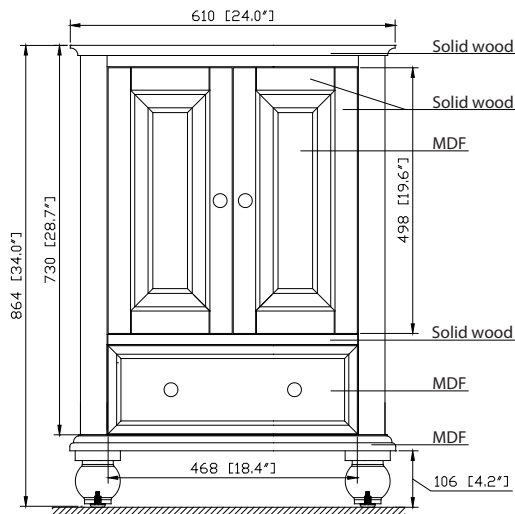

Product Diagrams

Front