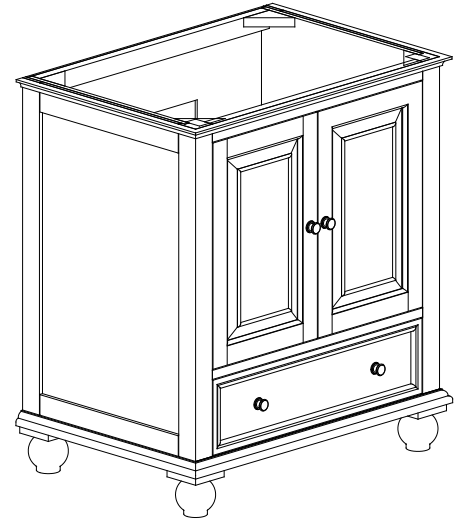

Avanity

THOMPSON-V30-CL
THOMPSON-V30-FW

Features

- Solid poplar frame, plywood drawer and MDF
- 2 soft-close doors
- 1 soft-close drawer
- Black bronze finish hardware
- Adjustable height levelers

Colors / Finishes

- Charcoal Glaze
- French White

Nominal Dimension

- 30W x 21D x 34H (inches)

Related Items

Mirror	THOMPSON-M24-CL	THOMPSON-M24-FW	
	THOMPSON-M28-CL	THOMPSON-M28-FW	
Vanity Top	SUT31BK	SUT31GB	SUT31CW
	SUT31BK-R	SUT31GB-R	SUT31CW-R
Sink	CUM18WT	CUM18LN	CUM20WT-R
Linen Tower	THOMPSON-LT24-CL	THOMPSON-LT24-FW	