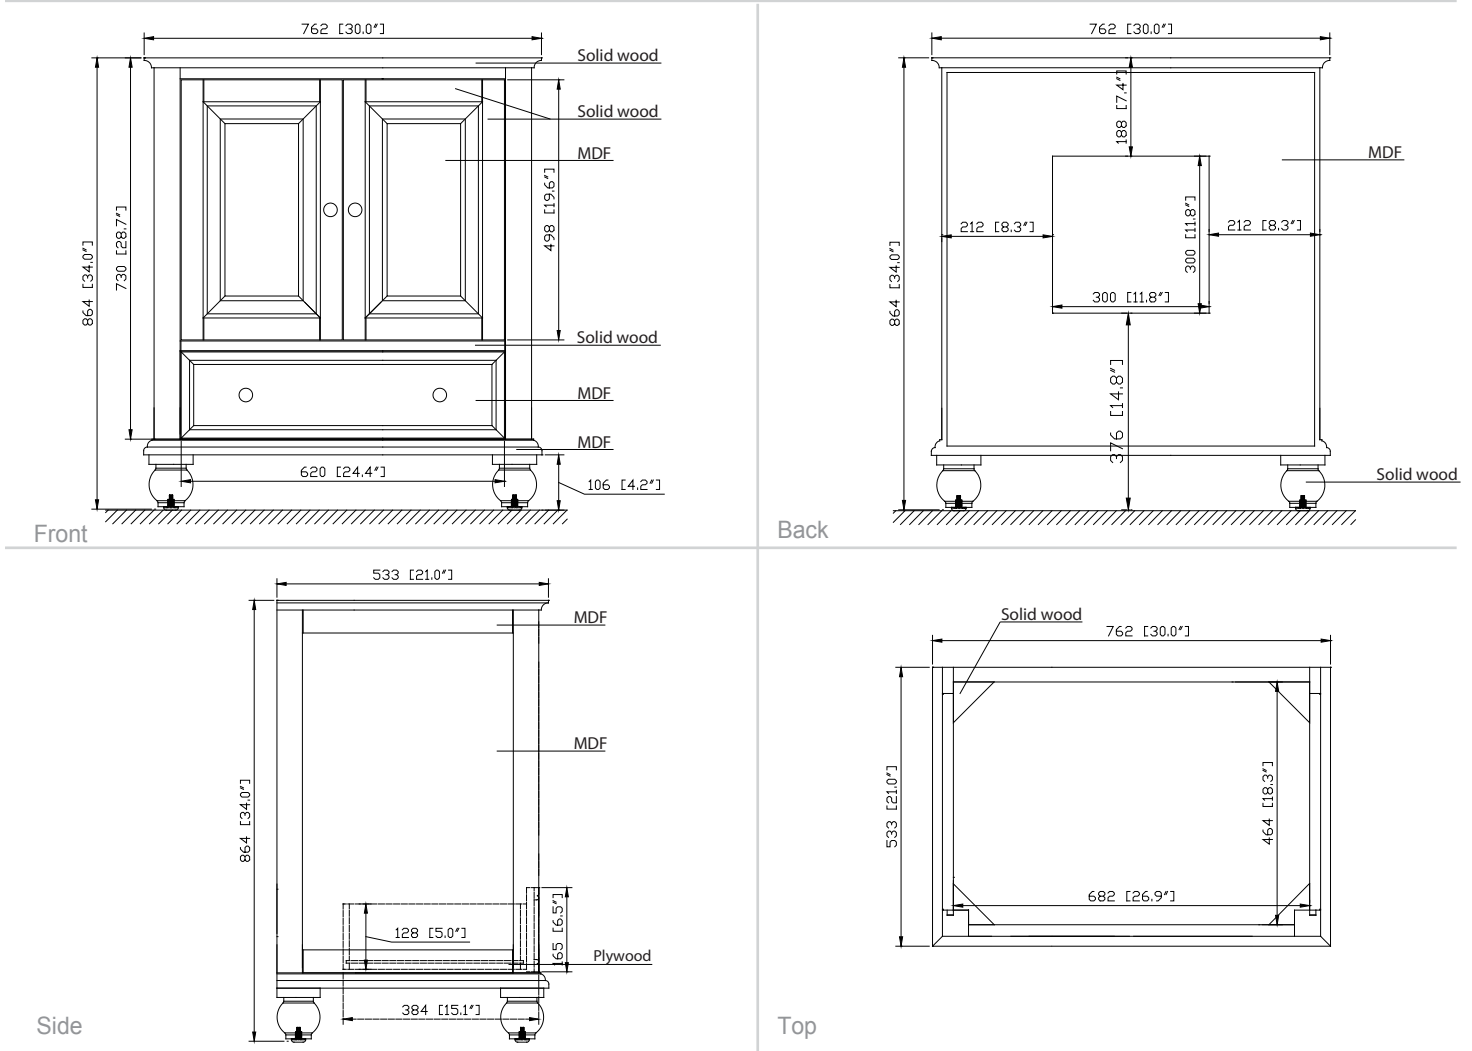

Product Diagrams

For customer support please call 866 522 5578 weekdays 9:00 to 6:00 PST