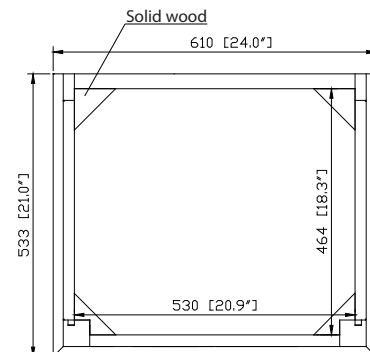

- Charcoal Glaze
- French White

Nominal Dimension

- 24W x 21D x 34H (inches)

Related Items

Mirror	THOMPSON-M24-CL	THOMPSON-M24-FW	
Vanity Top	SUT25BK	SUT25GB	SUT25CW
Sink	CUM18WT	CUM18LN	
Linen Tower	THOMPSON-LT24-CL	THOMPSON-LT24-FW	

Product Diagrams

Front

Back

Side

Top