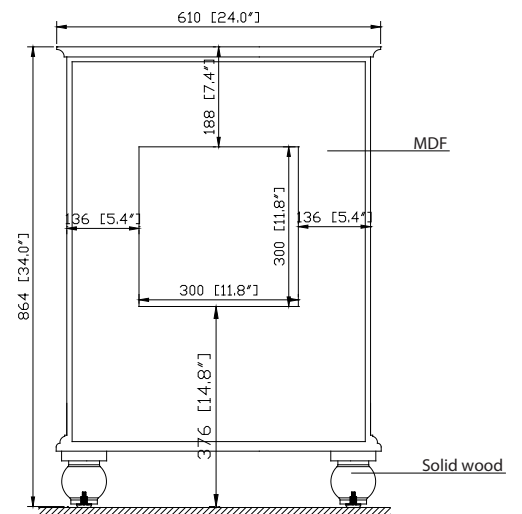

Avanity

THOMPSON-V24-CL
THOMPSON-V24-FW

Features

- Solid poplar frame, plywood drawer and MDF
- 2 soft-close doors
- 1 soft-close drawer
- Black bronze finish hardware
- Adjustable height levelers

Colors / Finishes

- Charcoal Glaze
- French White

Nominal Dimension

- 24W x 21D x 34H (inches)

Related Items

Mirror	THOMPSON-M24-CL	THOMPSON-M24-FW	
Vanity Top	SUT25BK	SUT25GB	SUT25CW
Sink	CUM18WT	CUM18LN	
Linen Tower	THOMPSON-LT24-CL	THOMPSON-LT24-FW	

Product Diagrams

Front

Back

Side

Top