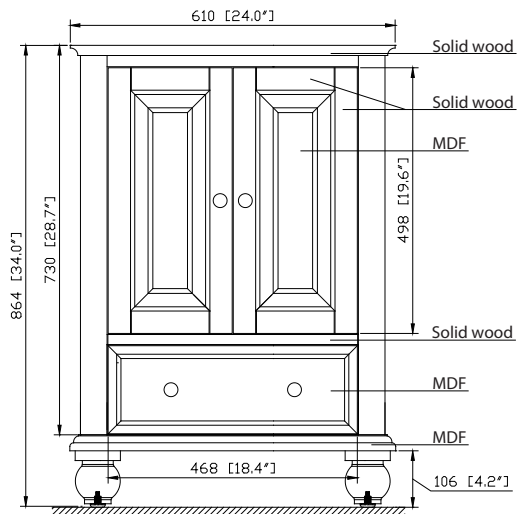

Avanity

THOMPSON-V24-CL
THOMPSON-V24-FW

Features

- Solid poplar frame, plywood drawer and MDF
- 2 soft-close doors
- 1 soft-close drawer
- Black bronze finish hardware
- Adjustable height levelers

Colors / Finishes

- Charcoal Glaze
- French White

Nominal Dimension

- 24W x 21D x 34H (inches)

Related Items

Mirror	THOMPSON-M24-CL	THOMPSON-M24-FW	
Vanity Top	SUT25BK	SUT25GB	SUT25CW
Sink	CUM18WT	CUM18LN	
Linen Tower	THOMPSON-LT24-CL	THOMPSON-LT24-FW	

Product Diagrams

Front

Back

Side

Top