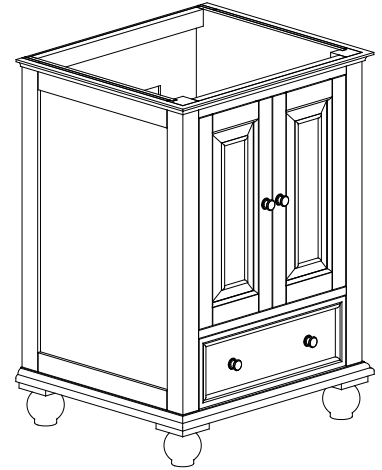

Avanity

THOMPSON-V24-CL
THOMPSON-V24-FW

Features

- Solid poplar frame, plywood drawer and MDF
- 2 soft-close doors
- 1 soft-close drawer
- Black bronze finish hardware
- Adjustable height levelers

Colors / Finishes

- Charcoal Glaze
- French White

Nominal Dimension

- 24W x 21D x 34H (inches)

Related Items

Mirror	THOMPSON-M24-CL	THOMPSON-M24-FW	
Vanity Top	SUT25BK	SUT25GB	SUT25CW
Sink	CUM18WT	CUM18LN	
Linen Tower	THOMPSON-LT24-CL	THOMPSON-LT24-FW	