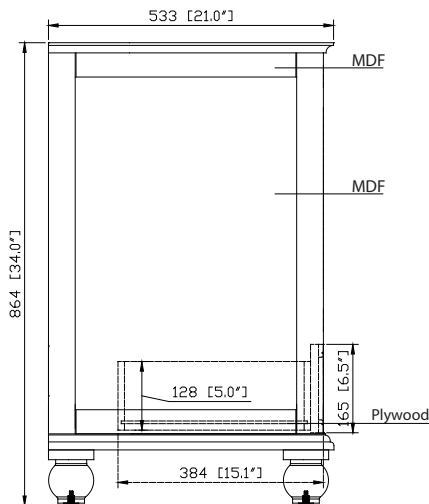

Avanity

THOMPSON-V24-CL
THOMPSON-V24-FW

Features

- Solid poplar frame, plywood drawer and MDF
- 2 soft-close doors
- 1 soft-close drawer
- Black bronze finish hardware
- Adjustable height levelers

Colors / Finishes

- Charcoal Glaze
- French White

Nominal Dimension

- 24W x 21D x 34H (inches)

Related Items

Mirror	THOMPSON-M24-CL	THOMPSON-M24-FW	
Vanity Top	SUT25BK	SUT25GB	SUT25CW
Sink	CUM18WT	CUM18LN	
Linen Tower	THOMPSON-LT24-CL	THOMPSON-LT24-FW	

Product Diagrams

Front

Back

Side

Top