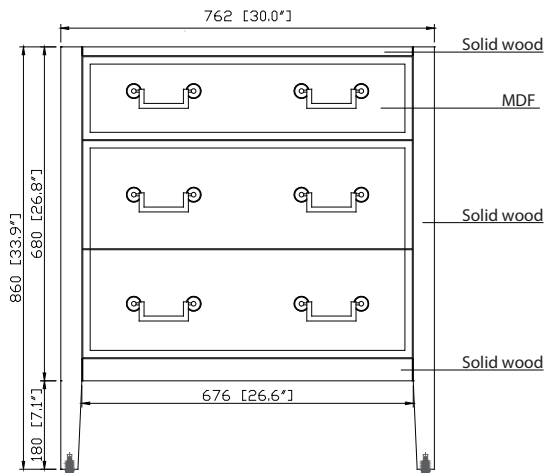

- Taupe Glaze
- White

Nominal Dimension

- 30W x 21.5D x 33.9H (inches)

Related Items

Mirror	14000-M24-TG	14000-M28-TG	
	14000-M24-WT	14000-M28-WT	
	14000-MC24-TG	14000-MC28-TG	
	14000-MC24-WT	14000-MC28-WT	
Vanity Top	SUT31BK-R	SUT31CW-R	SUT31GB-R
	SUT31BK	SUT31CW	SUT31GB
Sink	CUM20WT-R	CUM18WTX	CUM18LN

Product Diagrams

Front

Back

Side

Top

SUT31BK-R / SUT31CW -R / SUT31GB-R

Features

- Top cutout for single undermount sink
- Top pre-drilled for 8" widespread faucet
- 4" backsplash included

Nominal Dimension

- 31W x 22D x 1H inches
- 787 x 560 x 25 mm

Related Items

Sink	CUM20WT-R			
Vanity	BROOKS-V30	BRENTWOOD-V31	DELANO-V30	
	KELLY-V30	LOFT-V30	MODERO-V30	
	MILANO-V30	TROPICA-V30	THOMPSON-V30	WESTWOOD-V30

- Vitreous China
- Undermount application

Components

Drain	VC-DRAIN-CP	VC-DRAIN-BN
-------	-------------	-------------

Colors / Finishes

- White

Nominal Dimension

- 20W x 15D x 7.7H inches
- 510 x 381 x 196mm