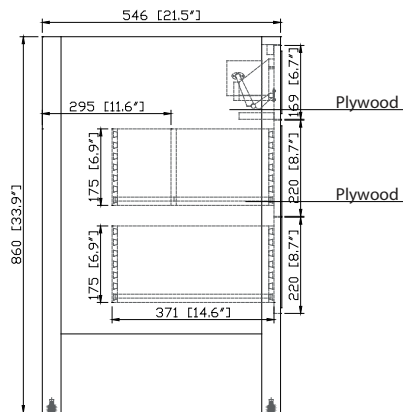

- Taupe Glaze
- White

Nominal Dimension

- 30W x 21.5D x 33.9H (inches)

Related Items

Mirror	14000-M24-TG	14000-M28-TG	
	14000-M24-WT	14000-M28-WT	
	14000-MC24-TG	14000-MC28-TG	
	14000-MC24-WT	14000-MC28-WT	
Vanity Top	SUT31BK-R	SUT31CW-R	SUT31GB-R
	SUT31BK	SUT31CW	SUT31GB
Sink	CUM20WT-R	CUM18WTX	CUM18LN

Product Diagrams

Front

Back

Side

Top

SUT31BK-R / SUT31CW -R / SUT31GB-R

Features

- Top cutout for single undermount sink
- Top pre-drilled for 8" widespread faucet
- 4" backsplash included

Nominal Dimension

- 31W x 22D x 1H inches
- 787 x 560 x 25 mm

Related Items

Sink	CUM20WT-R			
Vanity	BROOKS-V30	BRENTWOOD-V31	DELANO-V30	
	KELLY-V30	LOFT-V30	MODERO-V30	
	MILANO-V30	TROPICA-V30	THOMPSON-V30	WESTWOOD-V30

- Vitreous China
- Undermount application

Components

Drain	VC-DRAIN-CP	VC-DRAIN-BN
-------	-------------	-------------

Colors / Finishes

- White

Nominal Dimension

- 20W x 15D x 7.7H inches
- 510 x 381 x 196mm