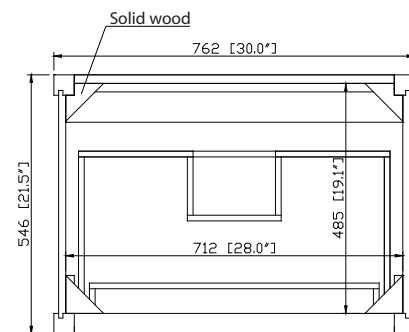

- Taupe Glaze
- White

Nominal Dimension

- 30W x 21.5D x 33.9H (inches)

Related Items

Mirror	14000-M24-TG	14000-M28-TG	
	14000-M24-WT	14000-M28-WT	
	14000-MC24-TG	14000-MC28-TG	
	14000-MC24-WT	14000-MC28-WT	
Vanity Top	SUT31BK-R	SUT31CW-R	SUT31GB-R
	SUT31BK	SUT31CW	SUT31GB
Sink	CUM20WT-R	CUM18WTX	CUM18LN

Product Diagrams

Front

Back

Side

Top

SUT31BK-R / SUT31CW -R / SUT31GB-R

Features

- Top cutout for single undermount sink
- Top pre-drilled for 8" widespread faucet
- 4" backsplash included

Nominal Dimension

- 31W x 22D x 1H inches
- 787 x 560 x 25 mm

Related Items

Sink	CUM20WT-R			
Vanity	BROOKS-V30	BRENTWOOD-V31	DELANO-V30	
	KELLY-V30	LOFT-V30	MODERO-V30	
	MILANO-V30	TROPICA-V30	THOMPSON-V30	WESTWOOD-V30

- Vitreous China
- Undermount application

Components

Drain	VC-DRAIN-CP	VC-DRAIN-BN
-------	-------------	-------------

Colors / Finishes

- White

Nominal Dimension

- 20W x 15D x 7.7H inches
- 510 x 381 x 196mm