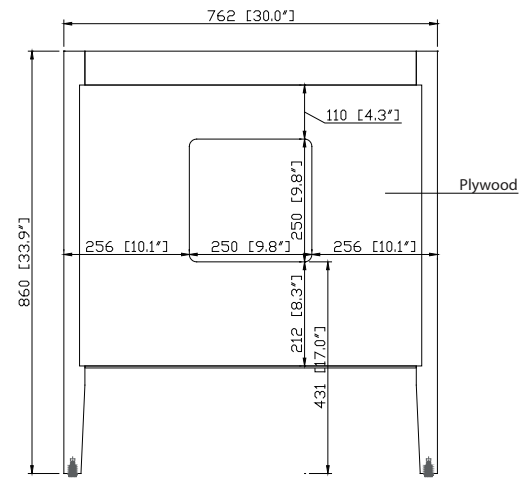

- Taupe Glaze
- White

Nominal Dimension

- 30W x 21.5D x 33.9H (inches)

Related Items

Mirror	14000-M24-TG	14000-M28-TG	
	14000-M24-WT	14000-M28-WT	
	14000-MC24-TG	14000-MC28-TG	
	14000-MC24-WT	14000-MC28-WT	
Vanity Top	SUT31BK-R	SUT31CW-R	SUT31GB-R
	SUT31BK	SUT31CW	SUT31GB
Sink	CUM20WT-R	CUM18WTX	CUM18LN

Product Diagrams

Front

Back

Side

Top

SUT31BK-R / SUT31CW -R / SUT31GB-R

Features

- Top cutout for single undermount sink
- Top pre-drilled for 8" widespread faucet
- 4" backsplash included

Nominal Dimension

- 31W x 22D x 1H inches
- 787 x 560 x 25 mm

Related Items

Sink	CUM20WT-R			
Vanity	BROOKS-V30	BRENTWOOD-V31	DELANO-V30	
	KELLY-V30	LOFT-V30	MODERO-V30	
	MILANO-V30	TROPICA-V30	THOMPSON-V30	WESTWOOD-V30

- Vitreous China
- Undermount application

Components

Drain	VC-DRAIN-CP	VC-DRAIN-BN
-------	-------------	-------------

Colors / Finishes

- White

Nominal Dimension

- 20W x 15D x 7.7H inches
- 510 x 381 x 196mm