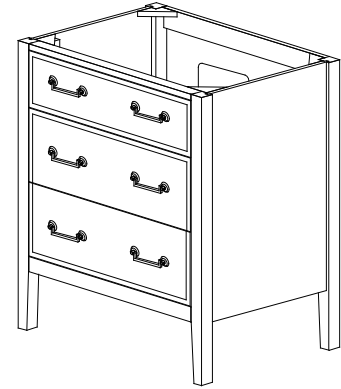

Avanity

DELANO-V30-TG
DELANO-V30-WT

Features

- Solid poplar frame and birch veneer plywood
- 1 flip down drawer
- 2 soft-close drawers
- Black bronze finish hardware
- Adjustable height levelers

Colors / Finishes

- Taupe Glaze
- White

Nominal Dimension

- 30W x 21.5D x 33.9H (inches)

Related Items

Mirror	14000-M24-TG	14000-M28-TG	
	14000-M24-WT	14000-M28-WT	
	14000-MC24-TG	14000-MC28-TG	
	14000-MC24-WT	14000-MC28-WT	
Vanity Top	SUT31BK-R	SUT31CW-R	SUT31GB-R
	SUT31BK	SUT31CW	SUT31GB
Sink	CUM20WT-R	CUM18WTX	CUM18LN

Product Diagrams

Front

Back

Side

Top

SUT31BK-R / SUT31CW -R / SUT31GB-R

Features

- Top cutout for single undermount sink
- Top pre-drilled for 8" widespread faucet
- 4" backsplash included

Nominal Dimension

- 31W x 22D x 1H inches
- 787 x 560 x 25 mm

Related Items

Sink	CUM20WT-R			
Vanity	BROOKS-V30	BRENTWOOD-V31	DELANO-V30	
	KELLY-V30	LOFT-V30	MODERO-V30	
	MILANO-V30	TROPICA-V30	THOMPSON-V30	WESTWOOD-V30