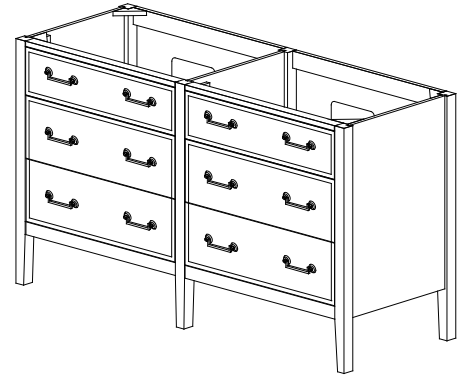

Avanity

DELANO-V60-TG
DELANO-V60-WT

Features

- Solid poplar frame and birch veneer plywood
- 2 flip down drawers
- 4 soft-close drawers
- Black bronze finish hardware
- Adjustable height levelers

Colors / Finishes

- Taupe Glaze
- White

Nominal Dimension

- 60W x 21.5D x 33.9H (inches)

Components

Mirror	14000-M24-TG	14000-M28-TG	
	14000-M24-WT	14000-M28-WT	
	14000-MC24-TG	14000-MC28-TG	
	14000-MC24-WT	14000-MC28-WT	
Vanity Top	SUT61BK-R	SUT61CW-R	SUT61GB-R
	SUT61BK	SUT61CW	SUT61GB
Sink	CUM20WT-R	CUM18WTX	CUM18LN

Product Diagrams

Front

Back

Side

Top