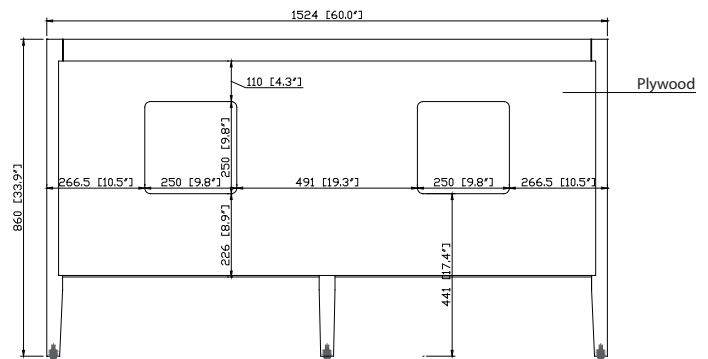

- Taupe Glaze
- White

Nominal Dimension

- 60W x 21.5D x 33.9H (inches)

Components

Mirror	14000-M24-TG	14000-M28-TG	
	14000-M24-WT	14000-M28-WT	
	14000-MC24-TG	14000-MC28-TG	
	14000-MC24-WT	14000-MC28-WT	
Vanity Top	SUT61BK-R	SUT61CW-R	SUT61GB-R
	SUT61BK	SUT61CW	SUT61GB
Sink	CUM20WT-R	CUM18WTX	CUM18LN

Product Diagrams

Front

Back

Side

Top