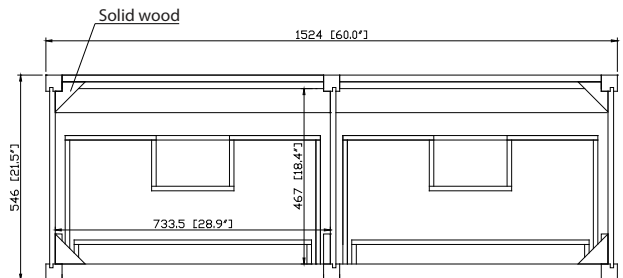

- Taupe Glaze
- White

Nominal Dimension

- 60W x 21.5D x 33.9H (inches)

Components

Mirror	14000-M24-TG	14000-M28-TG	
	14000-M24-WT	14000-M28-WT	
	14000-MC24-TG	14000-MC28-TG	
	14000-MC24-WT	14000-MC28-WT	
Vanity Top	SUT61BK-R	SUT61CW-R	SUT61GB-R
	SUT61BK	SUT61CW	SUT61GB
Sink	CUM20WT-R	CUM18WTX	CUM18LN

Product Diagrams

Front

Back

Side

Top