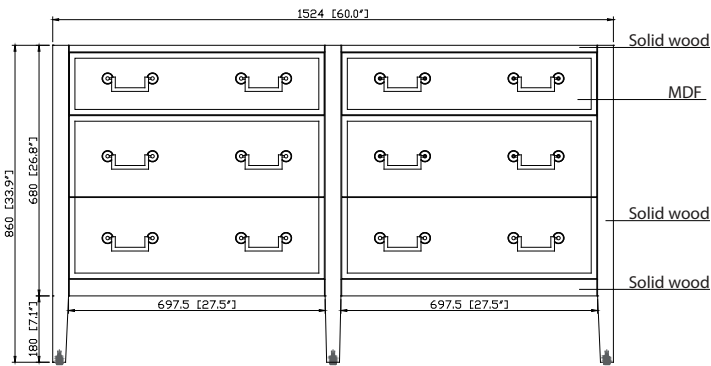

- Taupe Glaze
- White

Nominal Dimension

- 60W x 21.5D x 33.9H (inches)

Components

Mirror	14000-M24-TG	14000-M28-TG	
	14000-M24-WT	14000-M28-WT	
	14000-MC24-TG	14000-MC28-TG	
	14000-MC24-WT	14000-MC28-WT	
Vanity Top	SUT61BK-R	SUT61CW-R	SUT61GB-R
	SUT61BK	SUT61CW	SUT61GB
Sink	CUM20WT-R	CUM18WTX	CUM18LN

Product Diagrams

Front

Back

Side

Top