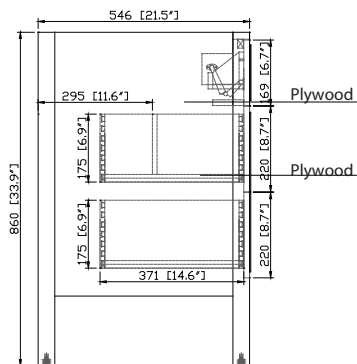

- Taupe Glaze
- White

Nominal Dimension

- 60W x 21.5D x 33.9H (inches)

Components

Mirror	14000-M24-TG	14000-M28-TG	
	14000-M24-WT	14000-M28-WT	
	14000-MC24-TG	14000-MC28-TG	
	14000-MC24-WT	14000-MC28-WT	
Vanity Top	SUT61BK-R	SUT61CW-R	SUT61GB-R
	SUT61BK	SUT61CW	SUT61GB
Sink	CUM20WT-R	CUM18WTX	CUM18LN

Product Diagrams

Front

Back

Side

Top