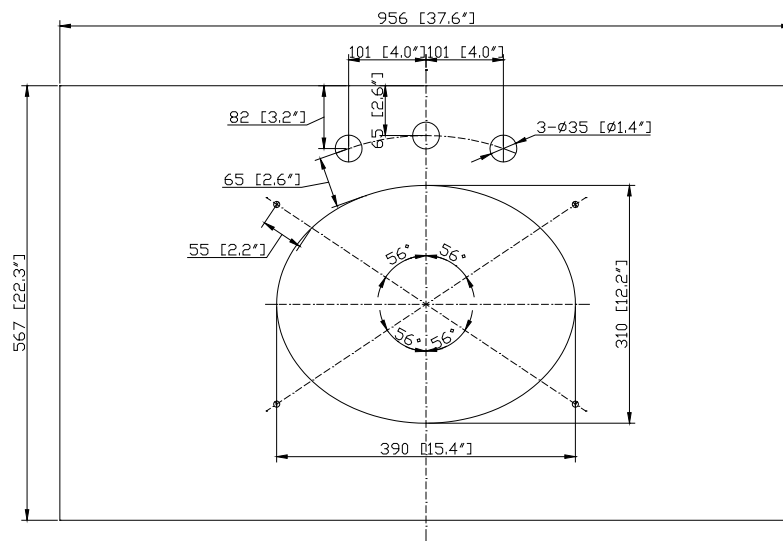

Product Diagrams

Top