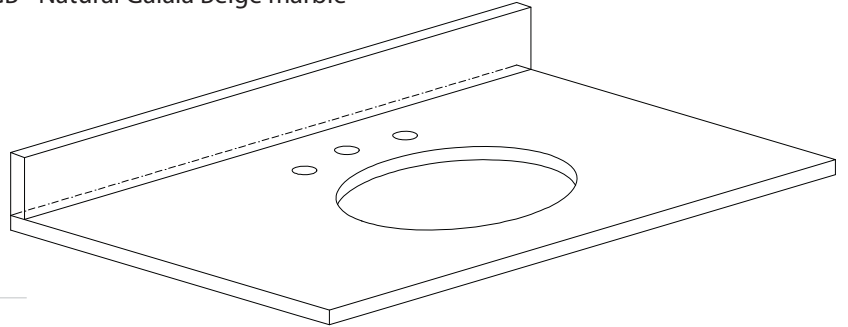

Avanity

WINDSOR-SUT37BK
WINDSOR-SUT37CW
WINDSOR-SUT37GB

Features

- Single 18" oval undermount sink cutout
- 8" widespread faucet holes
- 4" backsplash included
- Sink clips included

Nominal Dimension

- 37.6W x 22.3D x 1H inches
- 956x 567 x 25 mm

Colors / Finishes

- BK - Natural Black Granite
- CW - Natural Carrera White marble
- GB - Natural Galala Beige marble