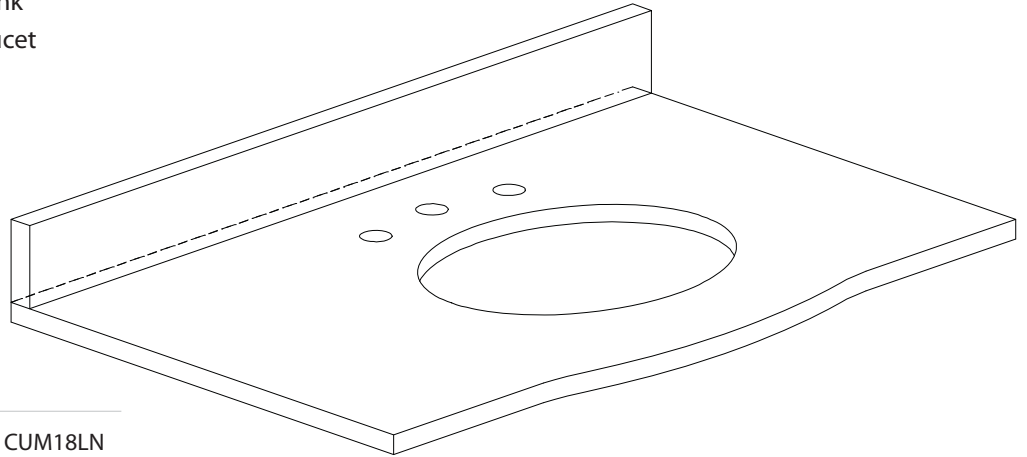

Avanity

PROVENCE-SUT37BN

Features

- Natural imperial brown granite
- Top cutout for single undermount sink
- Top pre-drilled for 8" widespread faucet
- 4" backsplash included

Colors / Finishes

Imperial Brown

Nominal Dimension

- 37W x 22D x 0.75H inches
- 939 x 560 x 18 mm

Components

Drain	CUM18WT	CUM18LN
Vanity	PROVENCE-V36-AC	

Product Diagrams