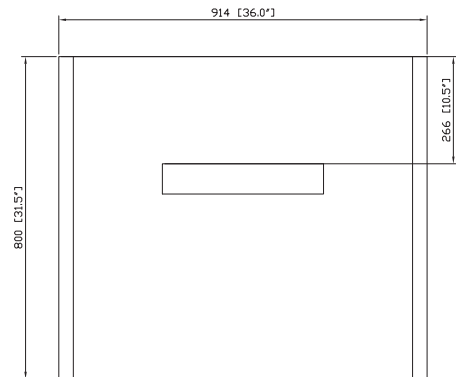

Avanity

LOFT-M36-DW

Features

- Durable poplar wood frame
- Non beveled-edge mirror
- Mirror hangs vertically
- Wall cleat for easy hanging and leveling

Colors / Finishes

- Dark Walnut

Nominal Dimension

- 36W x 1.2D x 31.5H (inches)

Components

Vanity	LOFT-V36-DW	LOFT-V48-DW

Product Diagrams

Front

Back

Side

Top

Avanity

CUT37WT

Features

- Vitreous China
- Integrated rectangular bowl
- Top pre-drilled for 8" widespread faucet

Colors / Finishes

White

Nominal Dimension

- 37W x 22D x 8H inches
- 940 x 560 x 204 mm

Components