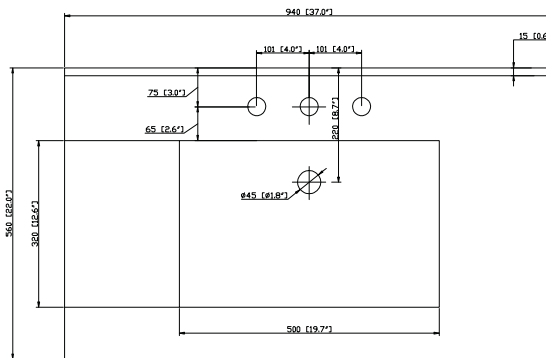

Product Diagrams

Top