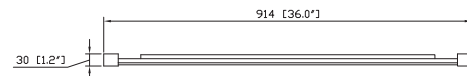

Avanity

LOFT-M36-DW

Features

- Durable poplar wood frame
- Non beveled-edge mirror
- Mirror hangs vertically
- Wall cleat for easy hanging and leveling

Colors / Finishes

- Dark Walnut

Nominal Dimension

- 36W x 1.2D x 31.5H (inches)

Components

Vanity	LOFT-V36-DW	LOFT-V48-DW

Product Diagrams

Side

Top