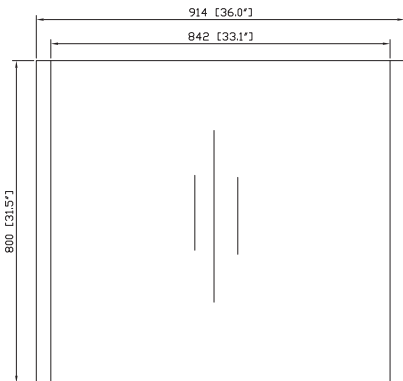

Avanity

LOFT-M36-DW

Features

- Durable poplar wood frame
- Non beveled-edge mirror
- Mirror hangs vertically
- Wall cleat for easy hanging and leveling

Colors / Finishes

- Dark Walnut

Nominal Dimension

- 36W x 1.2D x 31.5H (inches)

Components

Vanity	LOFT-V36-DW	LOFT-V48-DW

Product Diagrams

Front

Back

Side

Top

Avanity

CUT37WT

Features

- Vitreous China
- Integrated rectangular bowl
- Top pre-drilled for 8" widespread faucet

Colors / Finishes

White

Nominal Dimension

- 37W x 22D x 8H inches
- 940 x 560 x 204 mm

Components