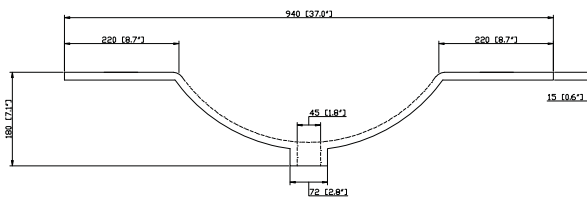

Avanity

CUT37WT

Features

- Vitreous China
- Integrated rectangular bowl
- Top pre-drilled for 8" widespread faucet

Colors / Finishes

White

Nominal Dimension

- 37W x 22D x 8H inches
- 940 x 560 x 204 mm

Components

Drain	VC-DRAIN-CP	VC-DRAIN-BN	
Vanity	LOFT-V36-DW	LEXINGTON-V36-LE	MADISON-V36-LE
	MADISON-V36-TO	MERLOT-V36-ES	MODERO-V36-ES

Product Diagrams

Top

Front