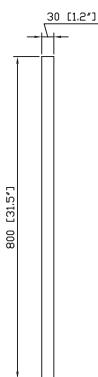

Avanity

LOFT-M36-DW

Features

- Durable poplar wood frame
- Non beveled-edge mirror
- Mirror hangs vertically
- Wall cleat for easy hanging and leveling

Colors / Finishes

- Dark Walnut

Nominal Dimension

- 36W x 1.2D x 31.5H (inches)

Components

Vanity	LOFT-V36-DW	LOFT-V48-DW

Product Diagrams

Front

Back

Side

Top

Avanity

CUT37WT

Features

- Vitreous China
- Integrated rectangular bowl
- Top pre-drilled for 8" widespread faucet

Colors / Finishes

White

Nominal Dimension

- 37W x 22D x 8H inches
- 940 x 560 x 204 mm

Components

Drain	VC-DRAIN-CP	VC-DRAIN-BN	
Vanity	LOFT-V36-DW	LEXINGTON-V36-LE	MADISON-V36-LE
	MADISON-V36-TO	MERLOT-V36-ES	MODERO-V36-ES

Product Diagrams

Top

Front

Side