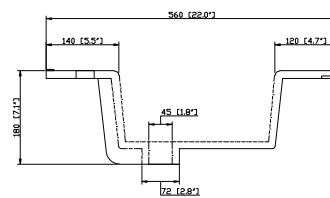

CUT37WT

Features

- Vitreous China
- Integrated rectangular bowl
- Top pre-drilled for 8" widespread faucet

Colors / Finishes

White

Nominal Dimension

- 37W x 22D x 8H inches
- 940 x 560 x 204 mm

Components

Drain	VC-DRAIN-CP	VC-DRAIN-BN	
Vanity	LOFT-V36-DW	LEXINGTON-V36-LE	MADISON-V36-LE
	MADISON-V36-TO	MERLOT-V36-ES	MODERO-V36-ES

Product Diagrams

Top

Front

Side