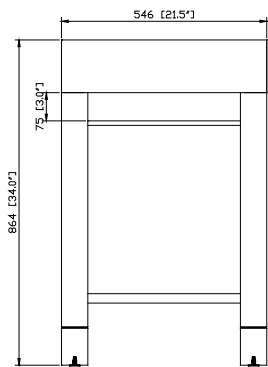

Avanity

LOFT-V24-DW

Features

- Solid poplar frame and cherry veneer MDF
- Stainless steel towel bars
- Open slatted shelf
- 4" removable legs for vessel application
- Adjustable height levelers
- Under counter or vessel application

Colors / Finishes

- Dark Walnut

Nominal Dimension

- 24W x 21.5D x 34H (inches)

Components

Mirror	LOFT-M24-DW
--------	-------------

Undercounter Application

Vanity Top (VC)	CUT25WT		
Vanity Top (Stone)	SUT25BK	SUT25CW	SUT25GB
Sink	CUM18WT	CUM18LN	

Back

Side

Top

For customer support please call 626 404 7678 weekdays 9:00 to 6:00 PST

Avanity

CUT25WT

Features

- Vitreous China
- Integrated rectangular bowl
- Top pre-drilled for single faucet

Colors / Finishes

White

Nominal Dimension

- 25W x 22D x 7.1H inches
- 635 x 560 x 180 mm

Components

Drain	VC-DRAIN-CP	VC-DRAIN-BN
Vanity	LOFT-V24-DW	

Product Diagrams

For customer support please call 626 404 7678 weekdays 9:00 to 6:00 PST