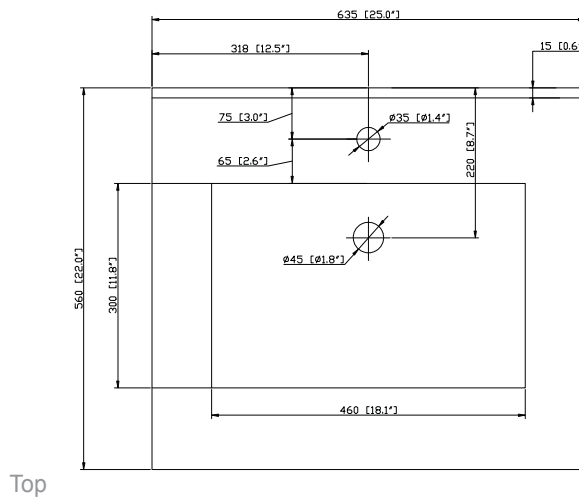

Colors / Finishes

- Dark Walnut

Nominal Dimension

- 24W x 21.5D x 34H (inches)

Components

Mirror	LOFT-M24-DW
--------	-------------

Undercounter Application

Vanity Top (VC)	CUT25WT		
Vanity Top (Stone)	SUT25BK	SUT25CW	SUT25GB
Sink	CUM18WT	CUM18LN	

Back

Side

Top

For customer support please call 626 404 7678 weekdays 9:00 to 6:00 PST

Avanity

CUT25WT

Features

- Vitreous China
- Integrated rectangular bowl
- Top pre-drilled for single faucet

Colors / Finishes

White

Nominal Dimension

- 25W x 22D x 7.1H inches
- 635 x 560 x 180 mm

Components

Drain	VC-DRAIN-CP	VC-DRAIN-BN
Vanity	LOFT-V24-DW	

Product Diagrams

For customer support please call 626 404 7678 weekdays 9:00 to 6:00 PST