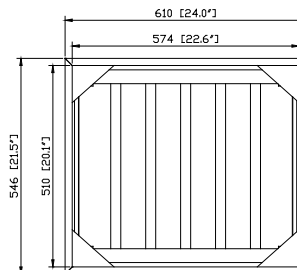

Avanity

LOFT-V24-DW

Features

- Solid poplar frame and cherry veneer MDF
- Stainless steel towel bars
- Open slatted shelf
- 4" removable legs for vessel application
- Adjustable height levelers
- Under counter or vessel application

Colors / Finishes

- Dark Walnut

Nominal Dimension

- 24W x 21.5D x 34H (inches)

Components

Mirror	LOFT-M24-DW

Undercounter Application

Vanity Top (VC)	CUT25WT		
Vanity Top (Stone)	SUT25BK	SUT25CW	SUT25GB
Sink	CUM18WT	CUM18LN	

Vessel Application

Vanity Top (Stone)	SVT25BK	SVT25CW	SVT25GB			
Sink	GVE420CL	GVE420FR	GVE420BN	GVE420BL	GVE420CS	GVE450GE
	GVE480MSI	GVE480MCO	GVE460BC	GVE460AL	GVE460SB	GVE460GL

Product Diagrams

Front

Back

Side

Top

For customer support please call 626 404 7678 weekdays 9:00 to 6:00 PST