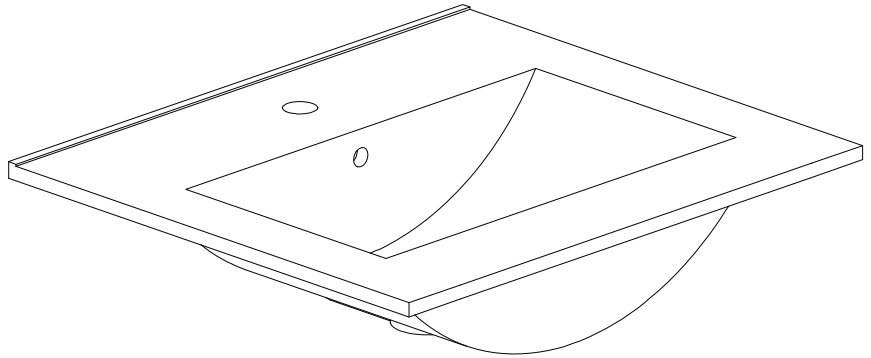

Avanity

LOFT-V24-DW

Features

- Solid poplar frame and cherry veneer MDF
- Stainless steel towel bars
- Open slatted shelf
- 4" removable legs for vessel application
- Adjustable height levelers
- Under counter or vessel application

Colors / Finishes

- Dark Walnut

Nominal Dimension

- 24W x 21.5D x 34H (inches)

Components

Mirror	LOFT-M24-DW
--------	-------------

Undercounter Application

Vanity Top (VC)	CUT25WT		
Vanity Top (Stone)	SUT25BK	SUT25CW	SUT25GB
Sink	CUM18WT	CUM18LN	

Back

Side

Top

For customer support please call 626 404 7678 weekdays 9:00 to 6:00 PST

Avanity

CUT25WT

Features

- Vitreous China
- Integrated rectangular bowl
- Top pre-drilled for single faucet

Colors / Finishes

White

Nominal Dimension

- 25W x 22D x 7.1H inches
- 635 x 560 x 180 mm

Components

Drain	VC-DRAIN-CP	VC-DRAIN-BN
Vanity	LOFT-V24-DW	

Product Diagrams

For customer support please call 626 404 7678 weekdays 9:00 to 6:00 PST