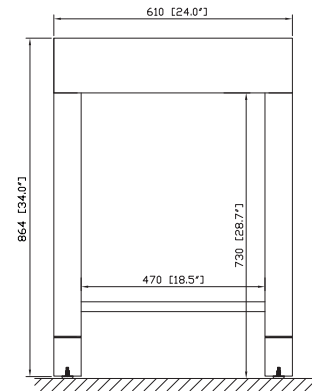

Avanity

LOFT-V24-DW

Features

- Solid poplar frame and cherry veneer MDF
- Stainless steel towel bars
- Open slatted shelf
- 4" removable legs for vessel application
- Adjustable height levelers
- Under counter or vessel application

Colors / Finishes

- Dark Walnut

Nominal Dimension

- 24W x 21.5D x 34H (inches)

Components

Mirror	LOFT-M24-DW
--------	-------------

Undercounter Application

Vanity Top (VC)	CUT25WT		
Vanity Top (Stone)	SUT25BK	SUT25CW	SUT25GB
Sink	CUM18WT	CUM18LN	

Back

Side

Top

For customer support please call 626 404 7678 weekdays 9:00 to 6:00 PST

Avanity

CUT25WT

Features

- Vitreous China
- Integrated rectangular bowl
- Top pre-drilled for single faucet

Colors / Finishes

White

Nominal Dimension

- 25W x 22D x 7.1H inches
- 635 x 560 x 180 mm

Components

Drain	VC-DRAIN-CP	VC-DRAIN-BN
Vanity	LOFT-V24-DW	

Product Diagrams

For customer support please call 626 404 7678 weekdays 9:00 to 6:00 PST