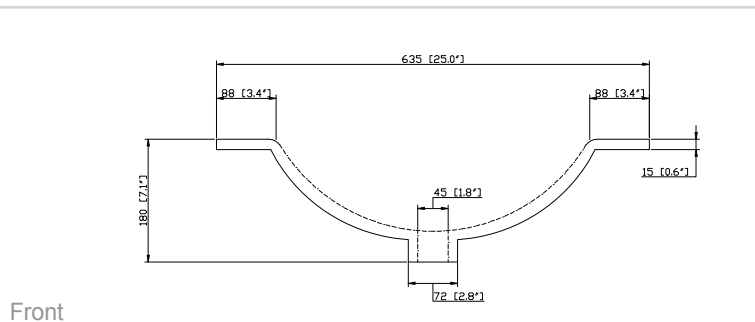

Colors / Finishes

White

Nominal Dimension

- 25W x 22D x 7.1H inches
- 635 x 560 x 180 mm

Components

Drain	VC-DRAIN-CP	VC-DRAIN-BN
Vanity	LOFT-V24-DW	

Product Diagrams

For customer support please call 626 404 7678 weekdays 9:00 to 6:00 PST