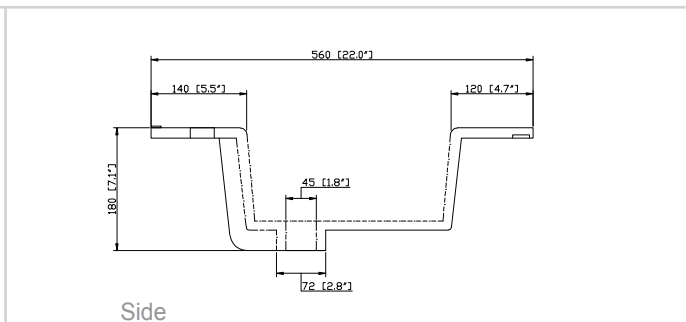

Colors / Finishes

- Dark Walnut

Nominal Dimension

- 24W x 21.5D x 34H (inches)

Components

Mirror	LOFT-M24-DW
--------	-------------

Undercounter Application

Vanity Top (VC)	CUT25WT		
Vanity Top (Stone)	SUT25BK	SUT25CW	SUT25GB
Sink	CUM18WT	CUM18LN	

Colors / Finishes

White

Nominal Dimension

- 25W x 22D x 7.1H inches
- 635 x 560 x 180 mm

Components

Drain	VC-DRAIN-CP	VC-DRAIN-BN
Vanity	LOFT-V24-DW	

Product Diagrams

For customer support please call 626 404 7678 weekdays 9:00 to 6:00 PST