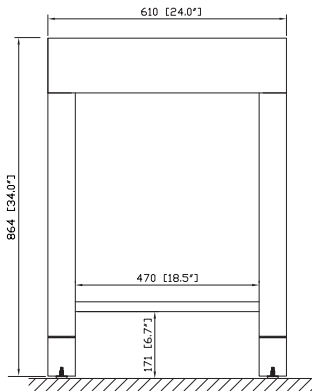

Product Diagrams

Front

Back