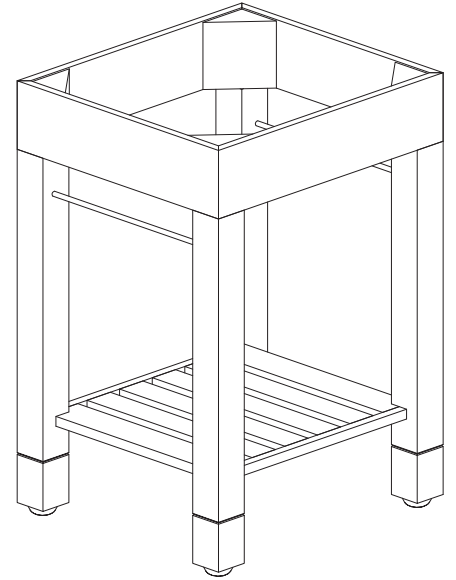

Avanity

LOFT-V24-DW

Features

- Solid poplar frame and cherry veneer MDF
- Stainless steel towel bars
- Open slatted shelf
- 4" removable legs for vessel application
- Adjustable height levelers
- Under counter or vessel application

Colors / Finishes

- Dark Walnut

Nominal Dimension

- 24W x 21.5D x 34H (inches)

Components

Mirror	LOFT-M24-DW
--------	-------------

Undercounter Application

Vanity Top (VC)	CUT25WT		
Vanity Top (Stone)	SUT25BK	SUT25CW	SUT25GB
Sink	CUM18WT	CUM18LN	

Back

Side

Top

For customer support please call 626 404 7678 weekdays 9:00 to 6:00 PST

Avanity

CUT25WT

Features

- Vitreous China
- Integrated rectangular bowl
- Top pre-drilled for single faucet

Colors / Finishes

White

Nominal Dimension

- 25W x 22D x 7.1H inches
- 635 x 560 x 180 mm

Components

Drain	VC-DRAIN-CP	VC-DRAIN-BN
Vanity	LOFT-V24-DW	

Product Diagrams

For customer support please call 626 404 7678 weekdays 9:00 to 6:00 PST