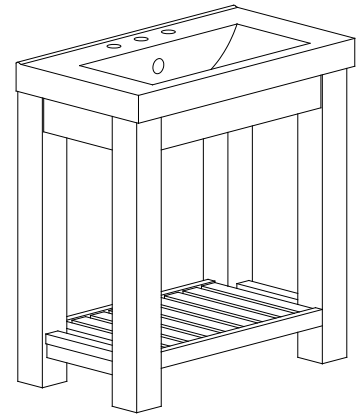

## Features

- Solid poplar frame and birch veneer MDF
- Open slatted shelf
- Adjustable height levelers
- Under counter

## Nominal Dimension

- 31.5W x 17.9D x 34.4H (inches)