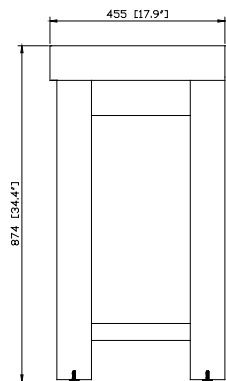

## Nominal Dimension

- 31.5W x 17.9D x 34.4H (inches)

## Product Diagrams

Front

Back

Side

Top