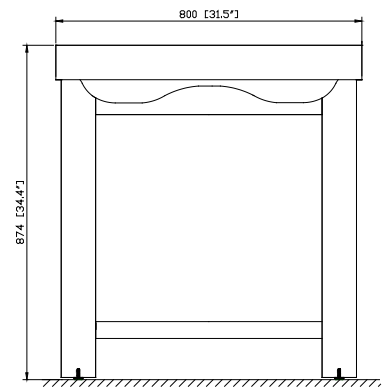

## Nominal Dimension

- 31.5W x 17.9D x 34.4H (inches)

## Product Diagrams

Front

Back

Side

Top