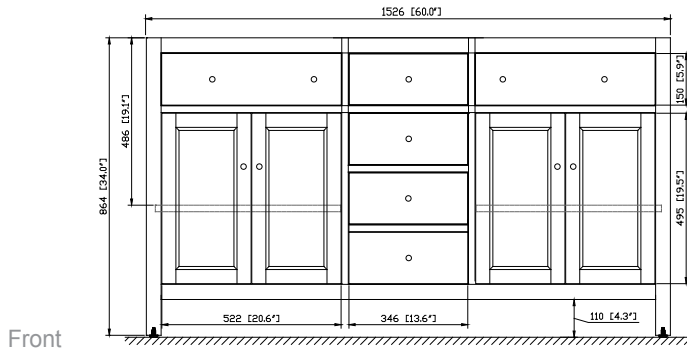

Product Diagrams

For customer support please call 626 404 7678 weekdays 9:00 to 6:00 PST