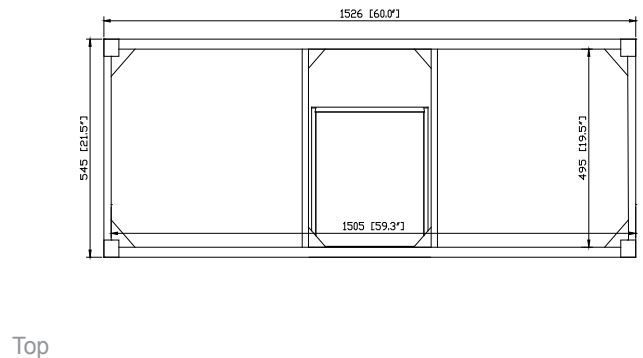

Product Diagrams

For customer support please call 626 404 7678 weekdays 9:00 to 6:00 PST