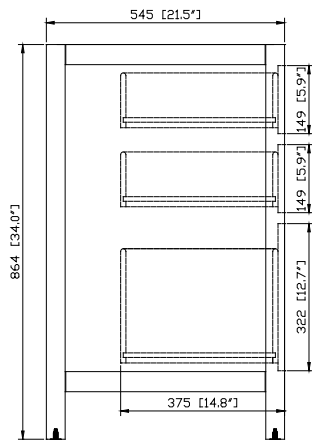

Product Diagrams

For customer support please call 626 404 7678 weekdays 9:00 to 6:00 PST