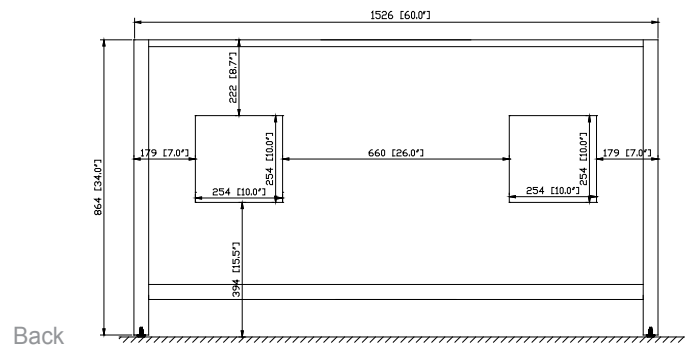

Product Diagrams

For customer support please call 626 404 7678 weekdays 9:00 to 6:00 PST