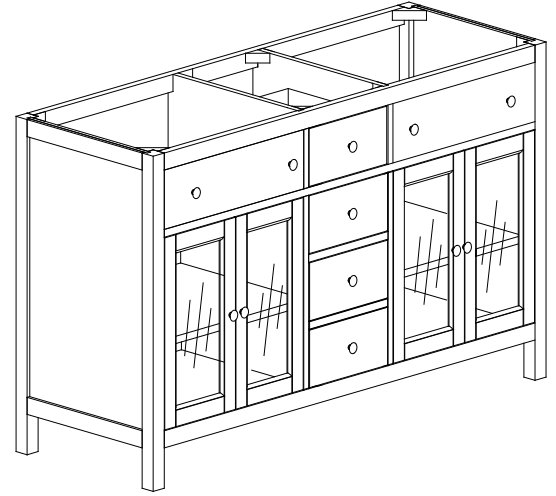

Avanity

LEXINGTON-V60-LE

Features

- Solid poplar frame and birch veneer MDF
- 4 tinted glass soft-close doors
- 3 soft-close drawers
- Brushed nickel finished hardware
- Adjustable height levelers
- Under counter application

Colors / Finishes

- Light Espresso

Nominal Dimension

- 60W x 21.5D x 34H (inches)

Components

| | | | |
|---------------------|------------------|------------------|---------|
| Mirror | LEXINGTON-M24-LE | LEXINGTON-M28-LE | |
| | LEXINGTON-M36-LE | | |
| Vanity Top (S tone) | SUT61BK | SUT61CW | SUT61GB |
| Sink | CUM18WT | CUM18LN | |