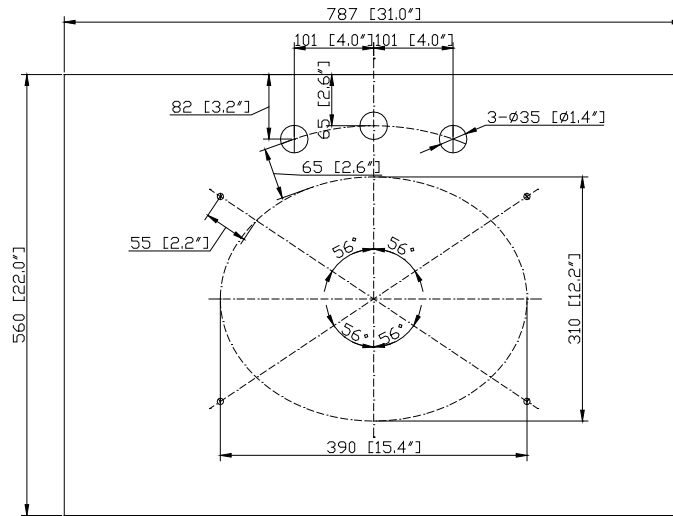

Avanity

KELLY-V30-GB

Features

- Solid poplar frame and MDF
- 2 soft-close drawers
- Antique nickel finished hardware
- Adjustable height levelers

Colors / Finishes

- Grayish Blue

Nominal Dimension

- 30W x 21D x 34H inches

Nominal Dimension

- 31W x 22D x 1H inches
- 787 x 560 x 25 mm

Related Items

Sink	CUM18WT	CUM18LN		
Vanity	BROOKS-V30	BRENTWOOD-V31	DELANO-V30	
	KELLY-V30	LOFT-V30	MODERO-V30	MILANO-V30
	MILANO-V30	TROPICA-V30	THOMPSON-V30	WESTWOOD-V30

Product Diagrams

Top

Side

CUM18LN / CUM18WT

Features

- Vitreous China
- Undermount application
- 1.8 in. drain opening
- Overflow outlet

Colors / Finishes

- LN - Linen
- WT - White

Nominal Dimension

- 18.1W x 15D x 7.9H inches
- 458 x 380 x 200 mm

Components

Drain	VC-DRAIN-CP	VC-DRAIN-BN					
Vanity Top	SUT25BK	SUT25CW	SUT25GB	SUT31BK	SUT31CW	SUT31GB	SUT37BK
	SUT37GB	SUT37CW	SUT49CW	SUT49GB	SUT49BK	SUT61BK	SUT61CW
	SUT61GB	SUT73BK	SUT73CW	SUT73GB			