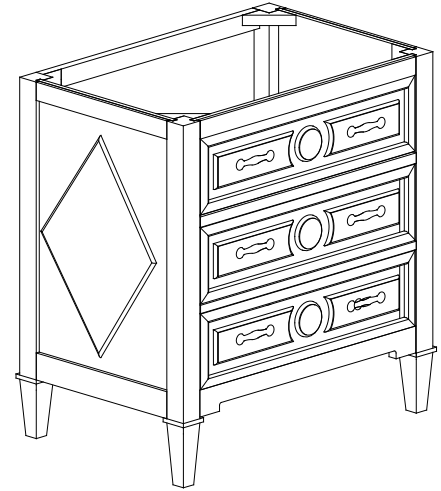

Avanity

KELLY-V30-GB

Features

- Solid poplar frame and MDF
- 2 soft-close drawers
- Antique nickel finished hardware
- Adjustable height levelers

Colors / Finishes

- Grayish Blue

Nominal Dimension

- 30W x 21D x 34H inches

Components

Mirror	KELLY-M24-GB	KELLY-M28-GB	
Vanity Top	SUT31BK	SUT31GB	SUT31CW
Sink	CUM18WT	CUM18LN	
Linen Tower	KELLY-LT22-GB		

Product Diagrams

For customer support please call 866 522 5578 weekdays 9:00 to 6:00 PST

SUT31BK / SUT31CW / SUT31GB

Features

- Top cutout for single undermount sink
- Top pre-drilled for 8" widespread faucet
- 4" backsplash included

Colors / Finishes

- BK - Natural Black Granite
- CW - Natural Carrera White marble
- GB - Natural Galala Beige marble

Nominal Dimension

- 31W x 22D x 1H inches
- 787 x 560 x 25 mm

Related Items

Sink	CUM18WT	CUM18LN		
Vanity	BROOKS-V30	BRENTWOOD-V31	DELANO-V30	
	KELLY-V30	LOFT-V30	MODERO-V30	MILANO-V30
	MILANO-V30	TROPICA-V30	THOMPSON-V30	WESTWOOD-V30