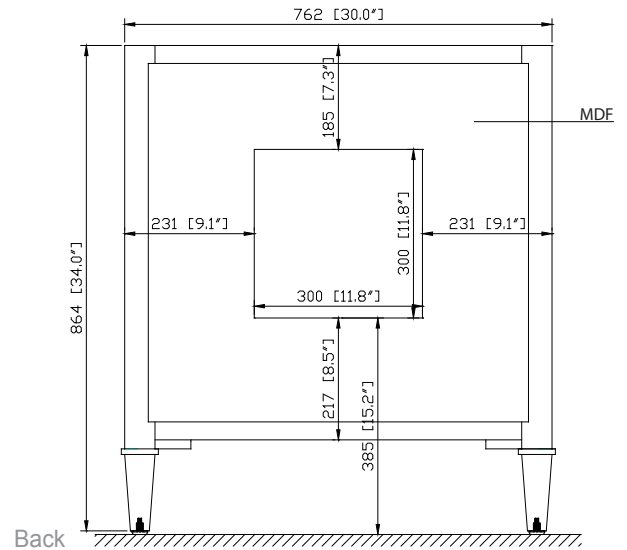

Avanity

KELLY-V30-GB

Features

- Solid poplar frame and MDF
- 2 soft-close drawers
- Antique nickel finished hardware
- Adjustable height levelers

Colors / Finishes

- Grayish Blue

Nominal Dimension

- 30W x 21D x 34H inches

Components

Mirror	KELLY-M24-GB	KELLY-M28-GB	
Vanity Top	SUT31BK	SUT31GB	SUT31CW
Sink	CUM18WT	CUM18LN	
Linen Tower	KELLY-LT22-GB		

Product Diagrams

For customer support please call 866 522 5578 weekdays 9:00 to 6:00 PST

Nominal Dimension

- 31W x 22D x 1H inches
- 787 x 560 x 25 mm

Related Items

Sink	CUM18WT	CUM18LN		
Vanity	BROOKS-V30	BRENTWOOD-V31	DELANO-V30	
	KELLY-V30	LOFT-V30	MODERO-V30	MILANO-V30
	MILANO-V30	TROPICA-V30	THOMPSON-V30	WESTWOOD-V30

Nominal Dimension

- 18.1W x 15D x 7.9H inches
- 458 x 380 x 200 mm

Components

Drain	VC-DRAIN-CP	VC-DRAIN-BN					
Vanity Top	SUT25BK	SUT25CW	SUT25GB	SUT31BK	SUT31CW	SUT31GB	SUT37BK
	SUT37GB	SUT37CW	SUT49CW	SUT49GB	SUT49BK	SUT61BK	SUT61CW
	SUT61GB	SUT73BK	SUT73CW	SUT73GB			