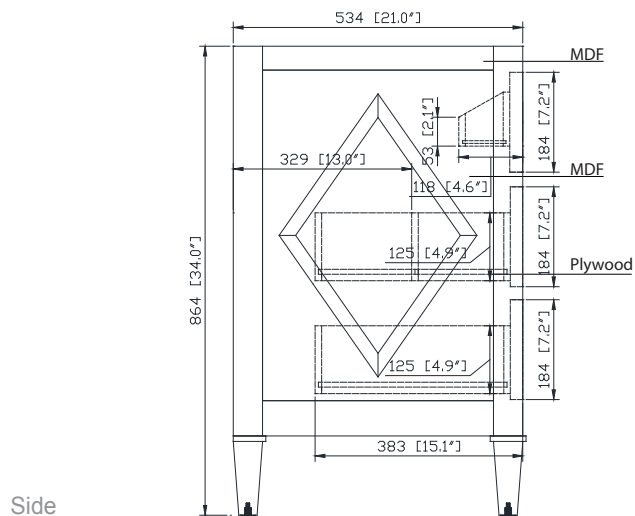

Avanity

KELLY-V30-GB

Features

- Solid poplar frame and MDF
- 2 soft-close drawers
- Antique nickel finished hardware
- Adjustable height levelers

Colors / Finishes

- Grayish Blue

Nominal Dimension

- 30W x 21D x 34H inches

Components

Mirror	KELLY-M24-GB	KELLY-M28-GB	
Vanity Top	SUT31BK	SUT31GB	SUT31CW
Sink	CUM18WT	CUM18LN	
Linen Tower	KELLY-LT22-GB		

Product Diagrams

For customer support please call 866 522 5578 weekdays 9:00 to 6:00 PST

Nominal Dimension

- 31W x 22D x 1H inches
- 787 x 560 x 25 mm

Related Items

Sink	CUM18WT	CUM18LN		
Vanity	BROOKS-V30	BRENTWOOD-V31	DELANO-V30	
	KELLY-V30	LOFT-V30	MODERO-V30	MILANO-V30
	MILANO-V30	TROPICA-V30	THOMPSON-V30	WESTWOOD-V30

Nominal Dimension

- 18.1W x 15D x 7.9H inches
- 458 x 380 x 200 mm

Components

Drain	VC-DRAIN-CP	VC-DRAIN-BN					
Vanity Top	SUT25BK	SUT25CW	SUT25GB	SUT31BK	SUT31CW	SUT31GB	SUT37BK
	SUT37GB	SUT37CW	SUT49CW	SUT49GB	SUT49BK	SUT61BK	SUT61CW
	SUT61GB	SUT73BK	SUT73CW	SUT73GB			