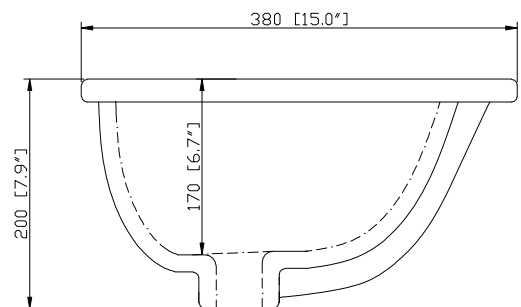

Nominal Dimension

- 31W x 22D x 1H inches
- 787 x 560 x 25 mm

Related Items

Sink	CUM18WT	CUM18LN		
Vanity	BROOKS-V30	BRENTWOOD-V31	DELANO-V30	
	KELLY-V30	LOFT-V30	MODERO-V30	MILANO-V30
	MILANO-V30	TROPICA-V30	THOMPSON-V30	WESTWOOD-V30

Product Diagrams

Top

Side

CUM18LN / CUM18WT

Features

- Vitreous China
- Undermount application
- 1.8 in. drain opening
- Overflow outlet

Colors / Finishes

- LN - Linen
- WT - White

Nominal Dimension

- 18.1W x 15D x 7.9H inches
- 458 x 380 x 200 mm

Components

Drain	VC-DRAIN-CP	VC-DRAIN-BN					
Vanity Top	SUT25BK	SUT25CW	SUT25GB	SUT31BK	SUT31CW	SUT31GB	SUT37BK
	SUT37GB	SUT37CW	SUT49CW	SUT49GB	SUT49BK	SUT61BK	SUT61CW
	SUT61GB	SUT73BK	SUT73CW	SUT73GB			

Product Diagrams

Top

Front

Side