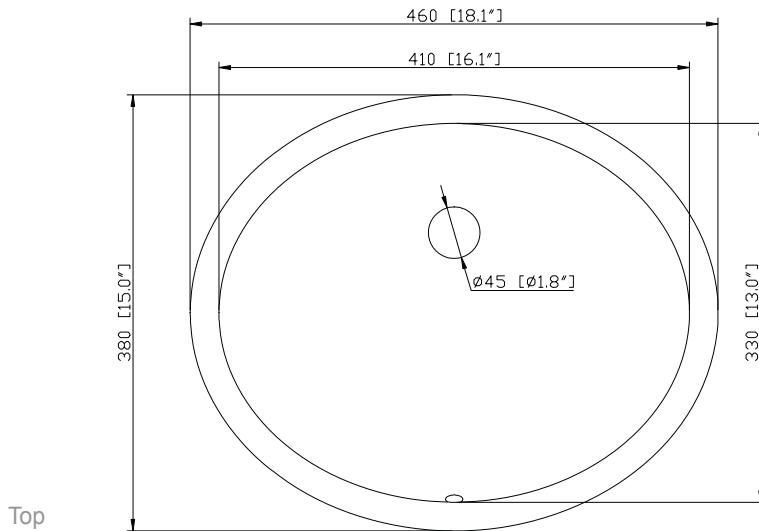

Nominal Dimension

- 31W x 22D x 1H inches
- 787 x 560 x 25 mm

Related Items

Sink	CUM18WT	CUM18LN		
Vanity	BROOKS-V30	BRENTWOOD-V31	DELANO-V30	
	KELLY-V30	LOFT-V30	MODERO-V30	MILANO-V30
	MILANO-V30	TROPICA-V30	THOMPSON-V30	WESTWOOD-V30

Product Diagrams

Top

Side

CUM18LN / CUM18WT

Features

- Vitreous China
- Undermount application
- 1.8 in. drain opening
- Overflow outlet

Colors / Finishes

- LN - Linen
- WT - White

Nominal Dimension

- 18.1W x 15D x 7.9H inches
- 458 x 380 x 200 mm

Components

Drain	VC-DRAIN-CP	VC-DRAIN-BN					
Vanity Top	SUT25BK	SUT25CW	SUT25GB	SUT31BK	SUT31CW	SUT31GB	SUT37BK
	SUT37GB	SUT37CW	SUT49CW	SUT49GB	SUT49BK	SUT61BK	SUT61CW
	SUT61GB	SUT73BK	SUT73CW	SUT73GB			

Product Diagrams

Top

Front

Side