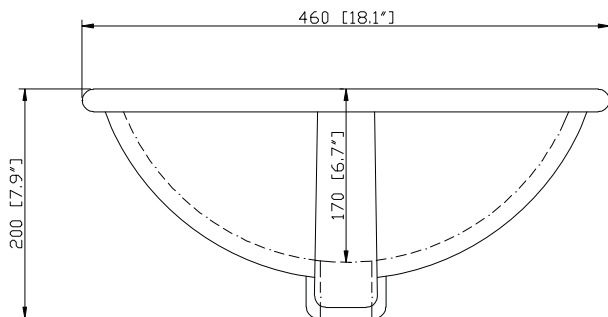

Nominal Dimension

- 31W x 22D x 1H inches
- 787 x 560 x 25 mm

Related Items

Sink	CUM18WT	CUM18LN		
Vanity	BROOKS-V30	BRENTWOOD-V31	DELANO-V30	
	KELLY-V30	LOFT-V30	MODERO-V30	MILANO-V30
	MILANO-V30	TROPICA-V30	THOMPSON-V30	WESTWOOD-V30

Product Diagrams

Top

Side

CUM18LN / CUM18WT

Features

- Vitreous China
- Undermount application
- 1.8 in. drain opening
- Overflow outlet

Colors / Finishes

- LN - Linen
- WT - White

Nominal Dimension

- 18.1W x 15D x 7.9H inches
- 458 x 380 x 200 mm

Components

Drain	VC-DRAIN-CP	VC-DRAIN-BN					
Vanity Top	SUT25BK	SUT25CW	SUT25GB	SUT31BK	SUT31CW	SUT31GB	SUT37BK
	SUT37GB	SUT37CW	SUT49CW	SUT49GB	SUT49BK	SUT61BK	SUT61CW
	SUT61GB	SUT73BK	SUT73CW	SUT73GB			

Product Diagrams

Top

Front

Side