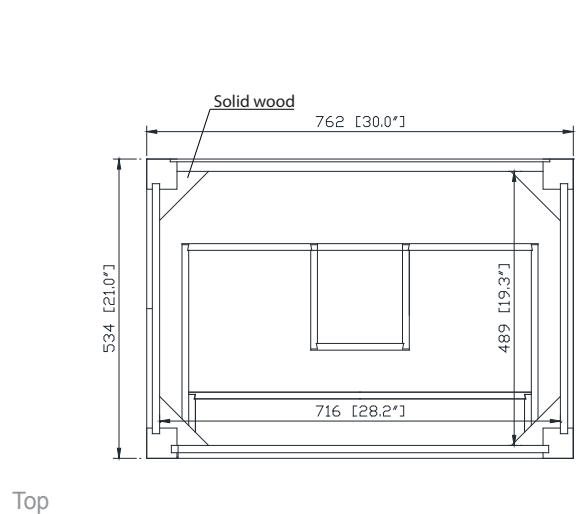

Avanity

KELLY-V30-GB

Features

- Solid poplar frame and MDF
- 2 soft-close drawers
- Antique nickel finished hardware
- Adjustable height levelers

Colors / Finishes

- Grayish Blue

Nominal Dimension

- 30W x 21D x 34H inches

Components

Mirror	KELLY-M24-GB	KELLY-M28-GB	
Vanity Top	SUT31BK	SUT31GB	SUT31CW
Sink	CUM18WT	CUM18LN	
Linen Tower	KELLY-LT22-GB		

Product Diagrams

For customer support please call 866 522 5578 weekdays 9:00 to 6:00 PST

Nominal Dimension

- 31W x 22D x 1H inches
- 787 x 560 x 25 mm

Related Items

Sink	CUM18WT	CUM18LN		
Vanity	BROOKS-V30	BRENTWOOD-V31	DELANO-V30	
	KELLY-V30	LOFT-V30	MODERO-V30	MILANO-V30
	MILANO-V30	TROPICA-V30	THOMPSON-V30	WESTWOOD-V30

Nominal Dimension

- 18.1W x 15D x 7.9H inches
- 458 x 380 x 200 mm

Components

Drain	VC-DRAIN-CP	VC-DRAIN-BN					
Vanity Top	SUT25BK	SUT25CW	SUT25GB	SUT31BK	SUT31CW	SUT31GB	SUT37BK
	SUT37GB	SUT37CW	SUT49CW	SUT49GB	SUT49BK	SUT61BK	SUT61CW
	SUT61GB	SUT73BK	SUT73CW	SUT73GB			