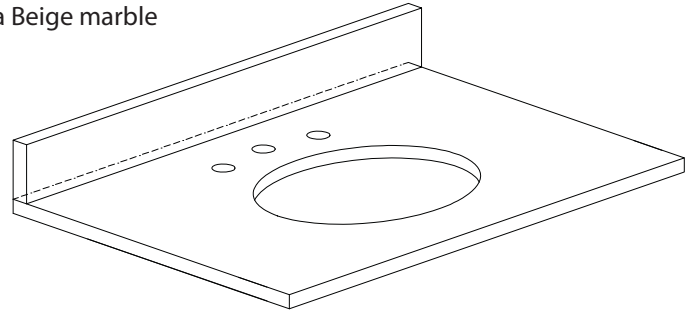

Avanity

KELLY-V30-GB

Features

- Solid poplar frame and MDF
- 2 soft-close drawers
- Antique nickel finished hardware
- Adjustable height levelers

Colors / Finishes

- Grayish Blue

Nominal Dimension

- 30W x 21D x 34H inches

SUT31BK / SUT31CW / SUT31GB

Features

- Top cutout for single undermount sink
- Top pre-drilled for 8" widespread faucet
- 4" backsplash included

Colors / Finishes

- BK - Natural Black Granite
- CW - Natural Carrera White marble
- GB - Natural Galala Beige marble

Nominal Dimension

- 31W x 22D x 1H inches
- 787 x 560 x 25 mm

Related Items

Sink	CUM18WT	CUM18LN		
Vanity	BROOKS-V30	BRENTWOOD-V31	DELANO-V30	
	KELLY-V30	LOFT-V30	MODERO-V30	MILANO-V30
	MILANO-V30	TROPICA-V30	THOMPSON-V30	WESTWOOD-V30

Nominal Dimension

- 18.1W x 15D x 7.9H inches
- 458 x 380 x 200 mm

Components

Drain	VC-DRAIN-CP	VC-DRAIN-BN					
Vanity Top	SUT25BK	SUT25CW	SUT25GB	SUT31BK	SUT31CW	SUT31GB	SUT37BK
	SUT37GB	SUT37CW	SUT49CW	SUT49GB	SUT49BK	SUT61BK	SUT61CW
	SUT61GB	SUT73BK	SUT73CW	SUT73GB			