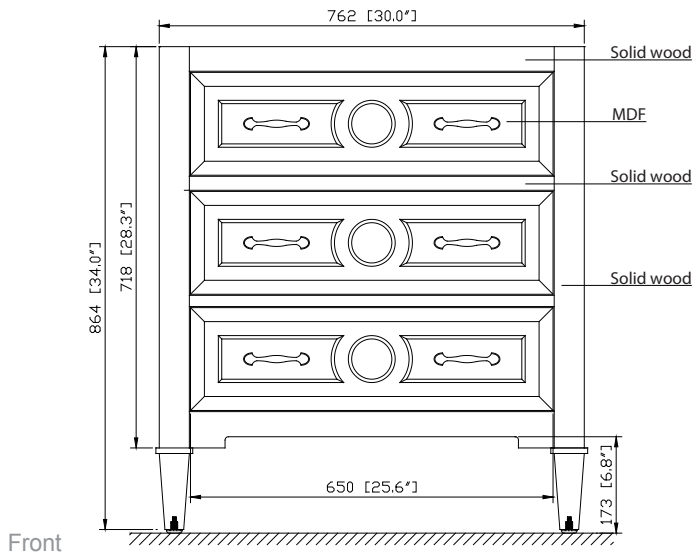

Avanity

KELLY-V30-GB

Features

- Solid poplar frame and MDF
- 2 soft-close drawers
- Antique nickel finished hardware
- Adjustable height levelers

Colors / Finishes

- Grayish Blue

Nominal Dimension

- 30W x 21D x 34H inches

Components

Mirror	KELLY-M24-GB	KELLY-M28-GB	
Vanity Top	SUT31BK	SUT31GB	SUT31CW
Sink	CUM18WT	CUM18LN	
Linen Tower	KELLY-LT22-GB		

Product Diagrams

For customer support please call 866 522 5578 weekdays 9:00 to 6:00 PST

Nominal Dimension

- 31W x 22D x 1H inches
- 787 x 560 x 25 mm

Related Items

Sink	CUM18WT	CUM18LN		
Vanity	BROOKS-V30	BRENTWOOD-V31	DELANO-V30	
	KELLY-V30	LOFT-V30	MODERO-V30	MILANO-V30
	MILANO-V30	TROPICA-V30	THOMPSON-V30	WESTWOOD-V30

Nominal Dimension

- 18.1W x 15D x 7.9H inches
- 458 x 380 x 200 mm

Components

Drain	VC-DRAIN-CP	VC-DRAIN-BN					
Vanity Top	SUT25BK	SUT25CW	SUT25GB	SUT31BK	SUT31CW	SUT31GB	SUT37BK
	SUT37GB	SUT37CW	SUT49CW	SUT49GB	SUT49BK	SUT61BK	SUT61CW
	SUT61GB	SUT73BK	SUT73CW	SUT73GB			