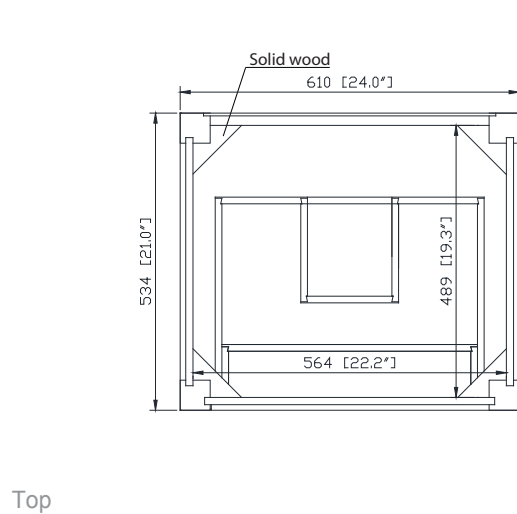

Avanity

KELLY-V24-GB

Features

- Solid poplar wood frame and MDF
- 2 soft-close drawers
- Antique nickel finished hardware
- Adjustable height levelers

Colors / Finishes

- Grayish Blue

Nominal Dimension

- 24W x 21D x 34H inches

Components

Mirror	KELLY-M24-GB		
Vanity Top	SUT25BK	SUT25GB	SUT25CW
Sink	CUM18WT	CUM18LN	
Linen Tower	KELLY-LT22-GB		

Product Diagrams

SUT25BK / SUT25CW / SUT25GB

Features

- Top cutout for single undermount sink
- Top pre-drilled for 8" widespread faucet
- 4" backsplash included

Colors / Finishes

- BK - Natural Black granite
- CW - Natural Carrera White marble
- GB - Natural Galala Beige marble

Nominal Dimension

- 25W x 22D x 1H inches
- 635 x 560 x 25 mm

Related Items

Sink	CUM18WT	CUM18LN		
Vanity	BROOKS-V24	DELANO-V24	HAMILTON-V24	
	KELLY-V24	LEXINGTON-V24	LOFT-V24	NAPA-V24
	TRIBECA-V24	TROPICA-V24	THOMPSON-V24	WESTWOOD-V24

- 18.1W x 15D x 7.9H inches
- 458 x 380 x 200 mm

Components

Drain	VC-DRAIN-CP	VC-DRAIN-BN					
Vanity Top	SUT25BK	SUT25CW	SUT25GB	SUT31BK	SUT31CW	SUT31GB	SUT37BK
	SUT37GB	SUT37CW	SUT49CW	SUT49GB	SUT49BK	SUT61BK	SUT61CW
	SUT61GB	SUT73BK	SUT73CW	SUT73GB			