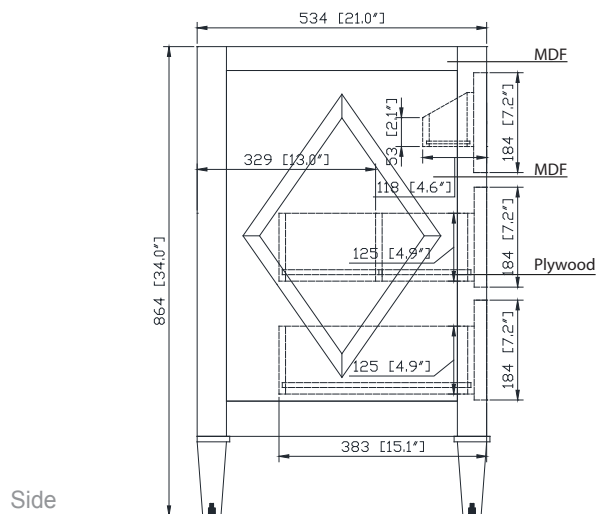

Product Diagrams