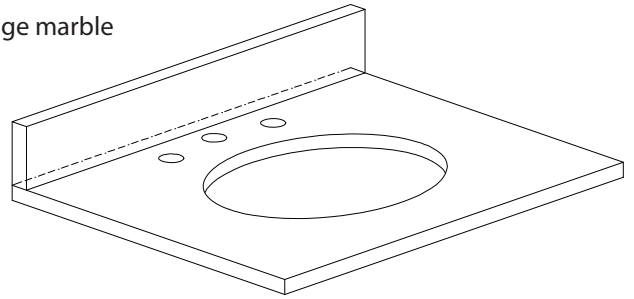

Avanity

KELLY-V24-GB

Features

- Solid poplar wood frame and MDF
- 2 soft-close drawers
- Antique nickel finished hardware
- Adjustable height levelers

Colors / Finishes

- Grayish Blue

Nominal Dimension

- 24W x 21D x 34H inches

Components

Mirror	KELLY-M24-GB		
Vanity Top	SUT25BK	SUT25GB	SUT25CW
Sink	CUM18WT	CUM18LN	
Linen Tower	KELLY-LT22-GB		

Product Diagrams

SUT25BK / SUT25CW / SUT25GB

Features

- Top cutout for single undermount sink
- Top pre-drilled for 8" widespread faucet
- 4" backsplash included

Colors / Finishes

- BK - Natural Black granite
- CW - Natural Carrera White marble
- GB - Natural Galala Beige marble

Nominal Dimension

- 25W x 22D x 1H inches
- 635 x 560 x 25 mm

Related Items

Sink	CUM18WT	CUM18LN		
Vanity	BROOKS-V24	DELANO-V24	HAMILTON-V24	
	KELLY-V24	LEXINGTON-V24	LOFT-V24	NAPA-V24
	TRIBECA-V24	TROPICA-V24	THOMPSON-V24	WESTWOOD-V24

Product Diagrams

Avanity

CUM18LN / CUM18WT

Features

- Vitreous China
- Undermount application
- 1.8 in. drain opening
- Overflow outlet

Colors / Finishes

- LN - Linen
- WT - White

Nominal Dimension