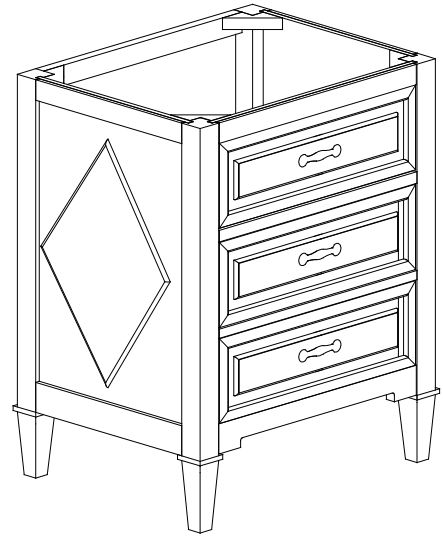

Avanity

KELLY-V24-GB

Features

- Solid poplar wood frame and MDF
- 2 soft-close drawers
- Antique nickel finished hardware
- Adjustable height levelers

Colors / Finishes

- Grayish Blue

Nominal Dimension

- 24W x 21D x 34H inches

Components

Mirror	KELLY-M24-GB		
Vanity Top	SUT25BK	SUT25GB	SUT25CW
Sink	CUM18WT	CUM18LN	
Linen Tower	KELLY-LT22-GB		

Product Diagrams

SUT25BK / SUT25CW / SUT25GB

Features

- Top cutout for single undermount sink
- Top pre-drilled for 8" widespread faucet
- 4" backsplash included

Colors / Finishes

- BK - Natural Black granite
- CW - Natural Carrera White marble
- GB - Natural Galala Beige marble

Nominal Dimension

- 25W x 22D x 1H inches
- 635 x 560 x 25 mm

Related Items

Sink	CUM18WT	CUM18LN		
Vanity	BROOKS-V24	DELANO-V24	HAMILTON-V24	
	KELLY-V24	LEXINGTON-V24	LOFT-V24	NAPA-V24
	TRIBECA-V24	TROPICA-V24	THOMPSON-V24	WESTWOOD-V24

- 18.1W x 15D x 7.9H inches
- 458 x 380 x 200 mm

Components

Drain	VC-DRAIN-CP	VC-DRAIN-BN					
Vanity Top	SUT25BK	SUT25CW	SUT25GB	SUT31BK	SUT31CW	SUT31GB	SUT37BK
	SUT37GB	SUT37CW	SUT49CW	SUT49GB	SUT49BK	SUT61BK	SUT61CW
	SUT61GB	SUT73BK	SUT73CW	SUT73GB			