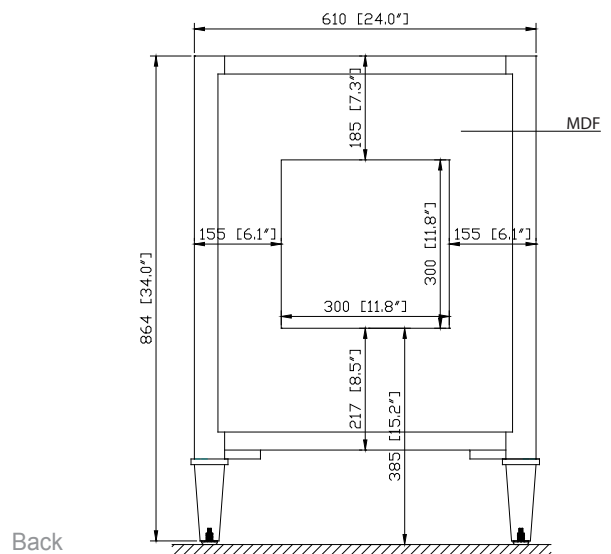

Avanity

KELLY-V24-GB

Features

- Solid poplar wood frame and MDF
- 2 soft-close drawers
- Antique nickel finished hardware
- Adjustable height levelers

Colors / Finishes

- Grayish Blue

Nominal Dimension

- 24W x 21D x 34H inches

Components

Mirror	KELLY-M24-GB		
Vanity Top	SUT25BK	SUT25GB	SUT25CW
Sink	CUM18WT	CUM18LN	
Linen Tower	KELLY-LT22-GB		

Product Diagrams

SUT25BK / SUT25CW / SUT25GB

Features

- Top cutout for single undermount sink
- Top pre-drilled for 8" widespread faucet
- 4" backsplash included

Colors / Finishes

- BK - Natural Black granite
- CW - Natural Carrera White marble
- GB - Natural Galala Beige marble

Nominal Dimension

- 25W x 22D x 1H inches
- 635 x 560 x 25 mm

Related Items

Sink	CUM18WT	CUM18LN		
Vanity	BROOKS-V24	DELANO-V24	HAMILTON-V24	
	KELLY-V24	LEXINGTON-V24	LOFT-V24	NAPA-V24
	TRIBECA-V24	TROPICA-V24	THOMPSON-V24	WESTWOOD-V24

- 18.1W x 15D x 7.9H inches
- 458 x 380 x 200 mm

Components

Drain	VC-DRAIN-CP	VC-DRAIN-BN					
Vanity Top	SUT25BK	SUT25CW	SUT25GB	SUT31BK	SUT31CW	SUT31GB	SUT37BK
	SUT37GB	SUT37CW	SUT49CW	SUT49GB	SUT49BK	SUT61BK	SUT61CW
	SUT61GB	SUT73BK	SUT73CW	SUT73GB			