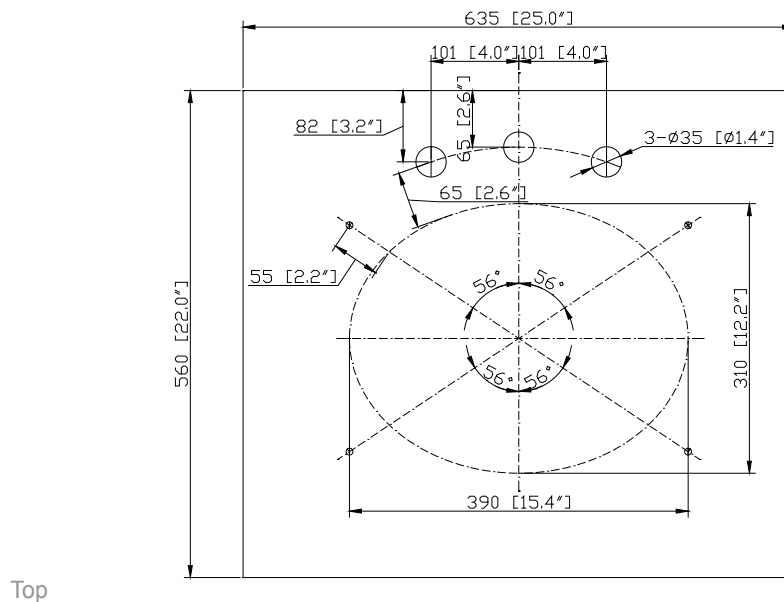

Avanity

KELLY-V24-GB

Features

- Solid poplar wood frame and MDF
- 2 soft-close drawers
- Antique nickel finished hardware
- Adjustable height levelers

Colors / Finishes

- Grayish Blue

Nominal Dimension

- 24W x 21D x 34H inches

Colors / Finishes

- BK - Natural Black granite
- CW - Natural Carrera White marble
- GB - Natural Galala Beige marble

Nominal Dimension

- 25W x 22D x 1H inches
- 635 x 560 x 25 mm

Related Items

Sink	CUM18WT	CUM18LN		
Vanity	BROOKS-V24	DELANO-V24	HAMILTON-V24	
	KELLY-V24	LEXINGTON-V24	LOFT-V24	NAPA-V24
	TRIBECA-V24	TROPICA-V24	THOMPSON-V24	WESTWOOD-V24

Product Diagrams

Avanity

CUM18LN / CUM18WT

Features

- Vitreous China
- Undermount application
- 1.8 in. drain opening
- Overflow outlet

Colors / Finishes

- LN - Linen
- WT - White

Nominal Dimension

- 18.1W x 15D x 7.9H inches
- 458 x 380 x 200 mm

Components

Drain	VC-DRAIN-CP	VC-DRAIN-BN					
Vanity Top	SUT25BK	SUT25CW	SUT25GB	SUT31BK	SUT31CW	SUT31GB	SUT37BK
	SUT37GB	SUT37CW	SUT49CW	SUT49GB	SUT49BK	SUT61BK	SUT61CW
	SUT61GB	SUT73BK	SUT73CW	SUT73GB			