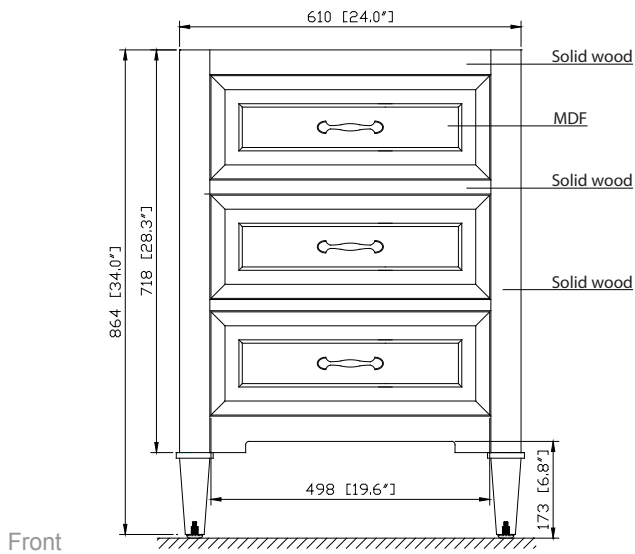

Avanity

KELLY-V24-GB

Features

- Solid poplar wood frame and MDF
- 2 soft-close drawers
- Antique nickel finished hardware
- Adjustable height levelers

Colors / Finishes

- Grayish Blue

Nominal Dimension

- 24W x 21D x 34H inches

Components

Mirror	KELLY-M24-GB		
Vanity Top	SUT25BK	SUT25GB	SUT25CW
Sink	CUM18WT	CUM18LN	
Linen Tower	KELLY-LT22-GB		

Product Diagrams

SUT25BK / SUT25CW / SUT25GB

Features

- Top cutout for single undermount sink
- Top pre-drilled for 8" widespread faucet
- 4" backsplash included

Colors / Finishes

- BK - Natural Black granite
- CW - Natural Carrera White marble
- GB - Natural Galala Beige marble

Nominal Dimension

- 25W x 22D x 1H inches
- 635 x 560 x 25 mm

Related Items

Sink	CUM18WT	CUM18LN		
Vanity	BROOKS-V24	DELANO-V24	HAMILTON-V24	
	KELLY-V24	LEXINGTON-V24	LOFT-V24	NAPA-V24
	TRIBECA-V24	TROPICA-V24	THOMPSON-V24	WESTWOOD-V24

- 18.1W x 15D x 7.9H inches
- 458 x 380 x 200 mm

Components

Drain	VC-DRAIN-CP	VC-DRAIN-BN					
Vanity Top	SUT25BK	SUT25CW	SUT25GB	SUT31BK	SUT31CW	SUT31GB	SUT37BK
	SUT37GB	SUT37CW	SUT49CW	SUT49GB	SUT49BK	SUT61BK	SUT61CW
	SUT61GB	SUT73BK	SUT73CW	SUT73GB			