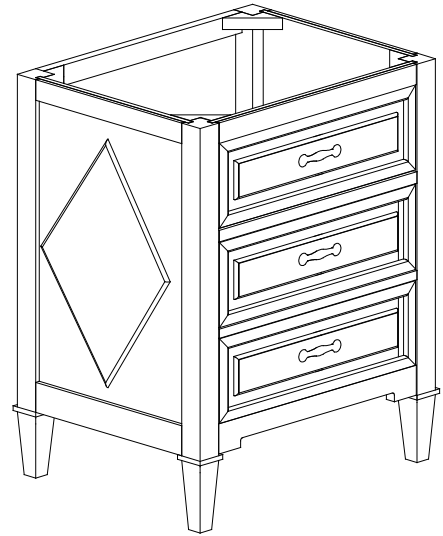

Avanity

KELLY-V24-GB

Features

- Solid poplar wood frame and MDF
- 2 soft-close drawers
- Antique nickel finished hardware
- Adjustable height levelers

Colors / Finishes

- Grayish Blue

Nominal Dimension

- 24W x 21D x 34H inches

Components

Mirror	KELLY-M24-GB		
Vanity Top	SUT25BK	SUT25GB	SUT25CW
Sink	CUM18WT	CUM18LN	
Linen Tower	KELLY-LT22-GB		

Product Diagrams