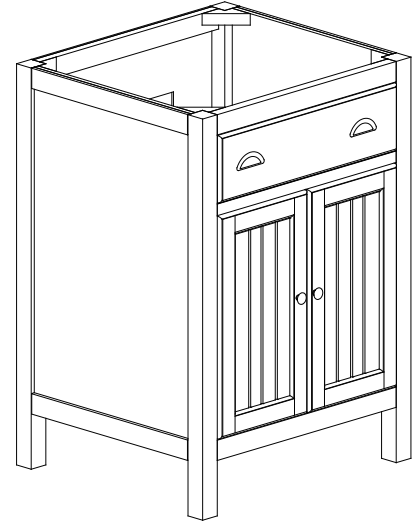

Avanity

HAMILTON-V24-FW

Features

- Solid poplar frame and MDF
- 2 soft-close doors, 1 interior shelf
- Brushed nickel finished hardware
- Adjustable height levelers

Colors / Finishes

- French White

Nominal Dimension

- 24W x 21.5D x 34.3H inches

Components

Mirror	HAMILTON-M24-FW		
Vanity Top	SUT25BK	SUT25GB	SUT25CW
Sink	CUM18WT	CUM18LN	
Linen Tower	HAMILTON-LT22-FW		

Product Diagrams

SUT25BK / SUT25CW / SUT25GB

Features

Nominal Dimension

- 25W x 22D x 1H inches
- 635 x 560 x 25 mm

Related Items

Sink	CUM18WT	CUM18LN		
Vanity	BROOKS-V24	DELANO-V24	HAMILTON-V24	
	KELLY-V24	LEXINGTON-V24	LOFT-V24	NAPA-V24
	TRIBECA-V24	TROPICA-V24	THOMPSON-V24	WESTWOOD-V24

Product Diagrams

CUM18LN / CUM18WT

Features

- Vitreous China
- Undermount application
- 1.8 in. drain opening
- Overflow outlet

Colors / Finishes

- LN - Linen
- WT - White

Nominal Dimension

- 18.1W x 15D x 7.9H inches
- 458 x 380 x 200 mm