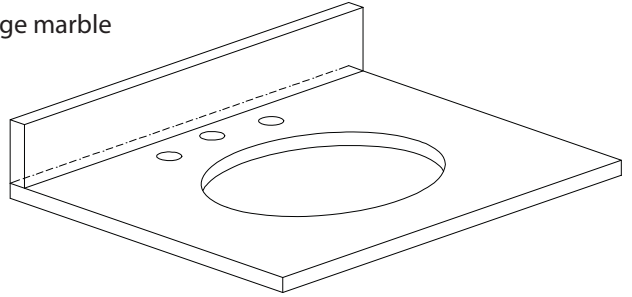

- 24W x 21.5D x 34.3H inches

Components

Mirror	HAMILTON-M24-FW		
Vanity Top	SUT25BK	SUT25GB	SUT25CW
Sink	CUM18WT	CUM18LN	
Linen Tower	HAMILTON-LT22-FW		

Product Diagrams

SUT25BK / SUT25CW / SUT25GB

Features

- Top cutout for single undermount sink
- Top pre-drilled for 8" widespread faucet
- 4" backsplash included

Colors / Finishes

- BK - Natural Black granite
- CW - Natural Carrera White marble
- GB - Natural Galala Beige marble

Nominal Dimension

- 25W x 22D x 1H inches
- 635 x 560 x 25 mm

Related Items

Sink	CUM18WT	CUM18LN		
Vanity	BROOKS-V24	DELANO-V24	HAMILTON-V24	
	KELLY-V24	LEXINGTON-V24	LOFT-V24	NAPA-V24
	TRIBECA-V24	TROPICA-V24	THOMPSON-V24	WESTWOOD-V24

Product Diagrams

CUM18LN / CUM18WT

Features

- Vitreous China
- Undermount application
- 1.8 in. drain opening
- Overflow outlet

Colors / Finishes

- LN - Linen
- WT - White

Nominal Dimension

- 18.1W x 15D x 7.9H inches
- 458 x 380 x 200 mm