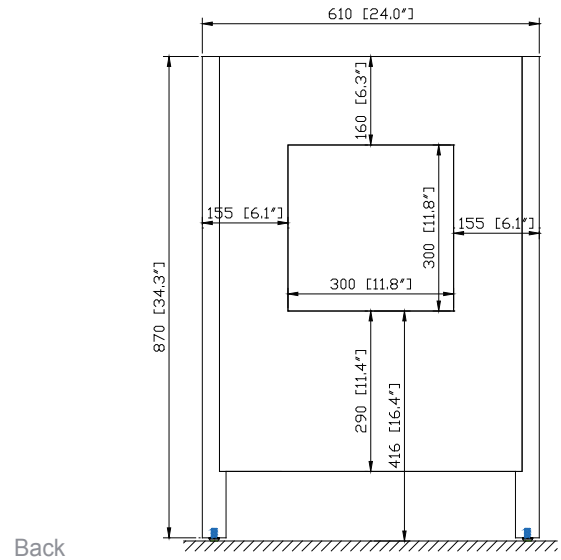

Avanity

HAMILTON-V24-FW

Features

- Solid poplar frame and MDF
- 2 soft-close doors, 1 interior shelf
- Brushed nickel finished hardware
- Adjustable height levelers

Colors / Finishes

- French White

Nominal Dimension

- 24W x 21.5D x 34.3H inches

Components

Mirror	HAMILTON-M24-FW		
Vanity Top	SUT25BK	SUT25GB	SUT25CW
Sink	CUM18WT	CUM18LN	
Linen Tower	HAMILTON-LT22-FW		

Product Diagrams

SUT25BK / SUT25CW / SUT25GB

Features

Nominal Dimension

- 25W x 22D x 1H inches
- 635 x 560 x 25 mm

Related Items

Sink	CUM18WT	CUM18LN		
Vanity	BROOKS-V24	DELANO-V24	HAMILTON-V24	
	KELLY-V24	LEXINGTON-V24	LOFT-V24	NAPA-V24
	TRIBECA-V24	TROPICA-V24	THOMPSON-V24	WESTWOOD-V24

Product Diagrams

CUM18LN / CUM18WT

Features

- Vitreous China
- Undermount application
- 1.8 in. drain opening
- Overflow outlet

Colors / Finishes

- LN - Linen
- WT - White

Nominal Dimension

- 18.1W x 15D x 7.9H inches
- 458 x 380 x 200 mm