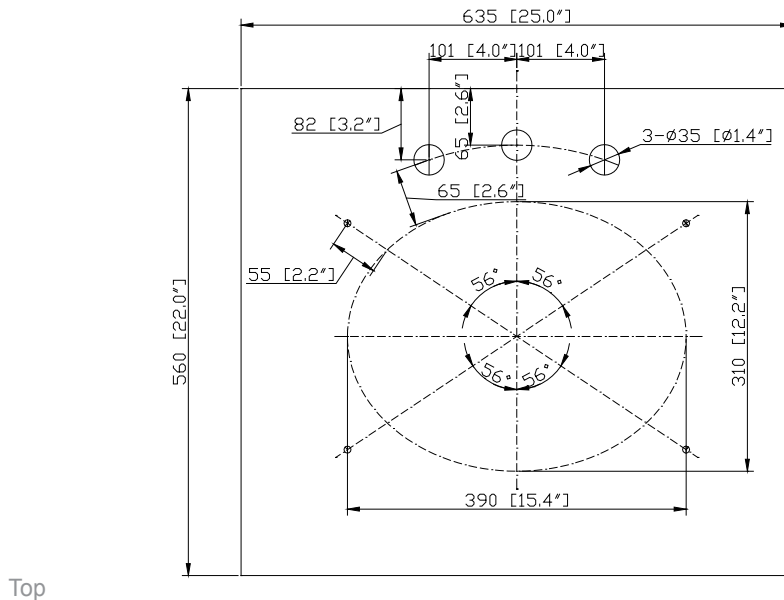

Avanity

HAMILTON-V24-FW

Features

- Solid poplar frame and MDF
- 2 soft-close doors, 1 interior shelf
- Brushed nickel finished hardware
- Adjustable height levelers

Colors / Finishes

- French White

Nominal Dimension

- 24W x 21.5D x 34.3H inches

Components

Mirror	HAMILTON-M24-FW		
Vanity Top	SUT25BK	SUT25GB	SUT25CW
Sink	CUM18WT	CUM18LN	
Linen Tower	HAMILTON-LT22-FW		

Product Diagrams

SUT25BK / SUT25CW / SUT25GB

Features

Nominal Dimension

- 25W x 22D x 1H inches
- 635 x 560 x 25 mm

Related Items

Sink	CUM18WT	CUM18LN		
Vanity	BROOKS-V24	DELANO-V24	HAMILTON-V24	
	KELLY-V24	LEXINGTON-V24	LOFT-V24	NAPA-V24
	TRIBECA-V24	TROPICA-V24	THOMPSON-V24	WESTWOOD-V24

Product Diagrams

CUM18LN / CUM18WT

Features

- Vitreous China
- Undermount application
- 1.8 in. drain opening
- Overflow outlet

Colors / Finishes

- LN - Linen
- WT - White

Nominal Dimension

- 18.1W x 15D x 7.9H inches
- 458 x 380 x 200 mm