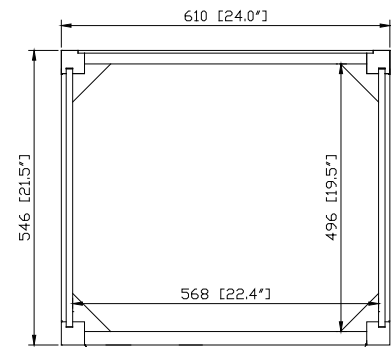

Avanity

HAMILTON-V24-FW

Features

- Solid poplar frame and MDF
- 2 soft-close doors, 1 interior shelf
- Brushed nickel finished hardware
- Adjustable height levelers

Colors / Finishes

- French White

Nominal Dimension

- 24W x 21.5D x 34.3H inches

Components

Mirror	HAMILTON-M24-FW		
Vanity Top	SUT25BK	SUT25GB	SUT25CW
Sink	CUM18WT	CUM18LN	
Linen Tower	HAMILTON-LT22-FW		

Product Diagrams

SUT25BK / SUT25CW / SUT25GB

Features

Nominal Dimension

- 25W x 22D x 1H inches
- 635 x 560 x 25 mm

Related Items

Sink	CUM18WT	CUM18LN		
Vanity	BROOKS-V24	DELANO-V24	HAMILTON-V24	
	KELLY-V24	LEXINGTON-V24	LOFT-V24	NAPA-V24
	TRIBECA-V24	TROPICA-V24	THOMPSON-V24	WESTWOOD-V24

Product Diagrams

CUM18LN / CUM18WT

Features

- Vitreous China
- Undermount application
- 1.8 in. drain opening
- Overflow outlet

Colors / Finishes

- LN - Linen
- WT - White

Nominal Dimension

- 18.1W x 15D x 7.9H inches
- 458 x 380 x 200 mm