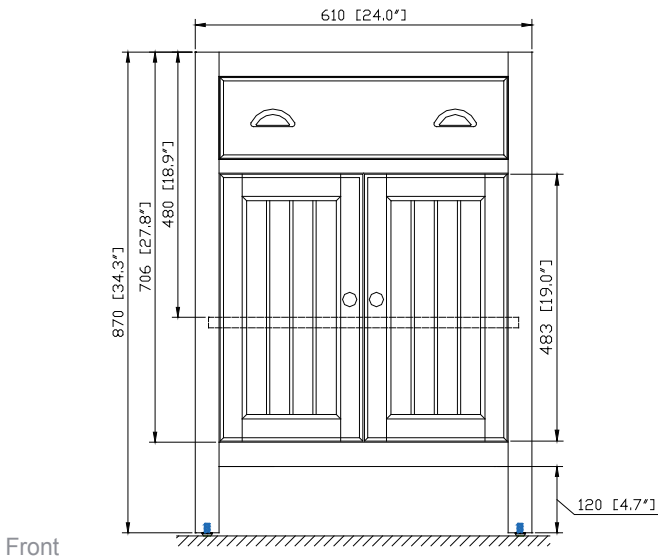

Avanity

HAMILTON-V24-FW

Features

- Solid poplar frame and MDF
- 2 soft-close doors, 1 interior shelf
- Brushed nickel finished hardware
- Adjustable height levelers

Colors / Finishes

- French White

Nominal Dimension

- 24W x 21.5D x 34.3H inches

Components

Mirror	HAMILTON-M24-FW		
Vanity Top	SUT25BK	SUT25GB	SUT25CW
Sink	CUM18WT	CUM18LN	
Linen Tower	HAMILTON-LT22-FW		

Product Diagrams

SUT25BK / SUT25CW / SUT25GB

Features

Nominal Dimension

- 25W x 22D x 1H inches
- 635 x 560 x 25 mm

Related Items

Sink	CUM18WT	CUM18LN		
Vanity	BROOKS-V24	DELANO-V24	HAMILTON-V24	
	KELLY-V24	LEXINGTON-V24	LOFT-V24	NAPA-V24
	TRIBECA-V24	TROPICA-V24	THOMPSON-V24	WESTWOOD-V24

Product Diagrams

CUM18LN / CUM18WT

Features

- Vitreous China
- Undermount application
- 1.8 in. drain opening
- Overflow outlet

Colors / Finishes

- LN - Linen
- WT - White

Nominal Dimension

- 18.1W x 15D x 7.9H inches
- 458 x 380 x 200 mm