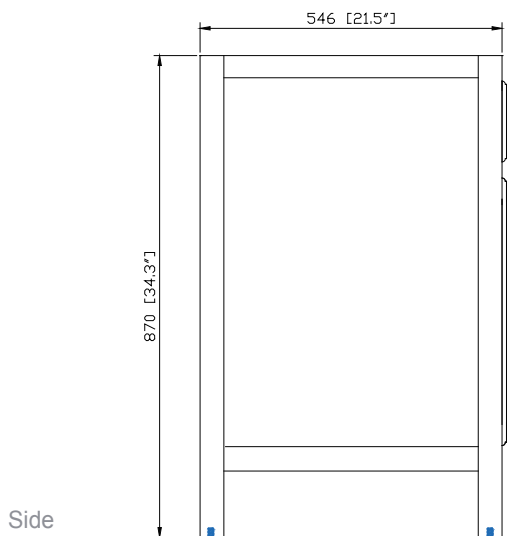

Avanity

HAMILTON-V24-FW

Features

- Solid poplar frame and MDF
- 2 soft-close doors, 1 interior shelf
- Brushed nickel finished hardware
- Adjustable height levelers

Colors / Finishes

- French White

Nominal Dimension

- 24W x 21.5D x 34.3H inches

Components

Mirror	HAMILTON-M24-FW		
Vanity Top	SUT25BK	SUT25GB	SUT25CW
Sink	CUM18WT	CUM18LN	
Linen Tower	HAMILTON-LT22-FW		

Product Diagrams

SUT25BK / SUT25CW / SUT25GB

Features

Nominal Dimension

- 25W x 22D x 1H inches
- 635 x 560 x 25 mm

Related Items

Sink	CUM18WT	CUM18LN		
Vanity	BROOKS-V24	DELANO-V24	HAMILTON-V24	
	KELLY-V24	LEXINGTON-V24	LOFT-V24	NAPA-V24
	TRIBECA-V24	TROPICA-V24	THOMPSON-V24	WESTWOOD-V24

Product Diagrams

CUM18LN / CUM18WT

Features

- Vitreous China
- Undermount application
- 1.8 in. drain opening
- Overflow outlet

Colors / Finishes

- LN - Linen
- WT - White

Nominal Dimension

- 18.1W x 15D x 7.9H inches
- 458 x 380 x 200 mm