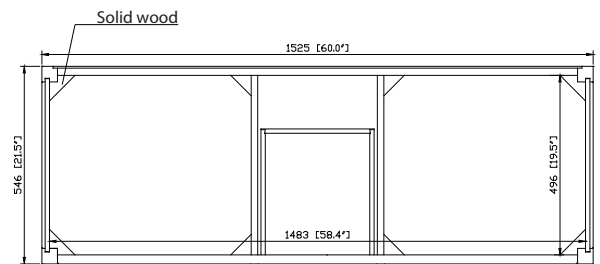

Avanity

HAMILTON-V60-FW

Features

- Solid poplar frame and MDF
- 4 soft-close doors
- 3 soft-close drawers, 2 interior shelves
- Brushed nickel finished hardware
- Adjustable height levelers

Colors / Finishes

- French White

Nominal Dimension

- 60W x 21.5D x 34.3H inches

Components

Mirror	HAMILTON-M24-FW		
Vanity Top	SUT61BK	SUT61GB	SUT61CW
Sink	CUM18 WT	CUM18LN	
Linen Tower	HAMILTON-LT22-FW		

Product Diagrams

Front

Back

Side

Top