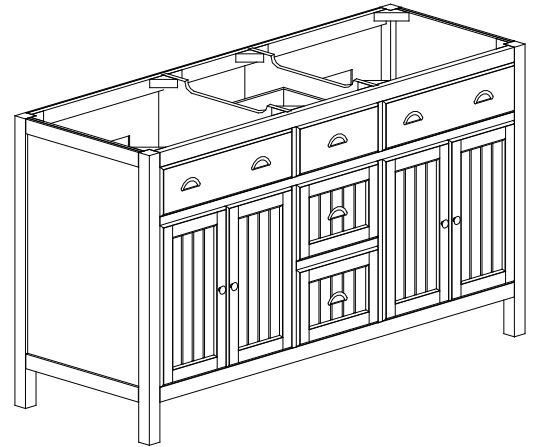

Avanity

HAMILTON-V60-FW

Features

- Solid poplar frame and MDF
- 4 soft-close doors
- 3 soft-close drawers, 2 interior shelves
- Brushed nickel finished hardware
- Adjustable height levelers

Colors / Finishes

- French White

Nominal Dimension

- 60W x 21.5D x 34.3H inches

Components

Mirror	HAMILTON-M24-FW		
Vanity Top	SUT61BK	SUT61GB	SUT61CW
Sink	CUM18 WT	CUM18LN	
Linen Tower	HAMILTON-LT22-FW		

Product Diagrams

Front

Back

Side

Top