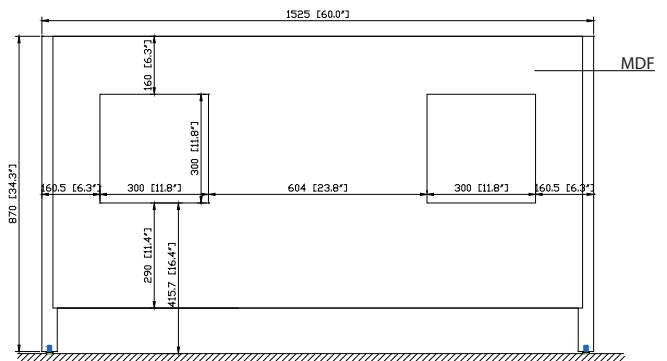

Avanity

HAMILTON-V60-FW

Features

- Solid poplar frame and MDF
- 4 soft-close doors
- 3 soft-close drawers, 2 interior shelves
- Brushed nickel finished hardware
- Adjustable height levelers

Colors / Finishes

- French White

Nominal Dimension

- 60W x 21.5D x 34.3H inches

Components

Mirror	HAMILTON-M24-FW		
Vanity Top	SUT61BK	SUT61GB	SUT61CW
Sink	CUM18 WT	CUM18LN	
Linen Tower	HAMILTON-LT22-FW		

Product Diagrams

Front

Back

Side

Top