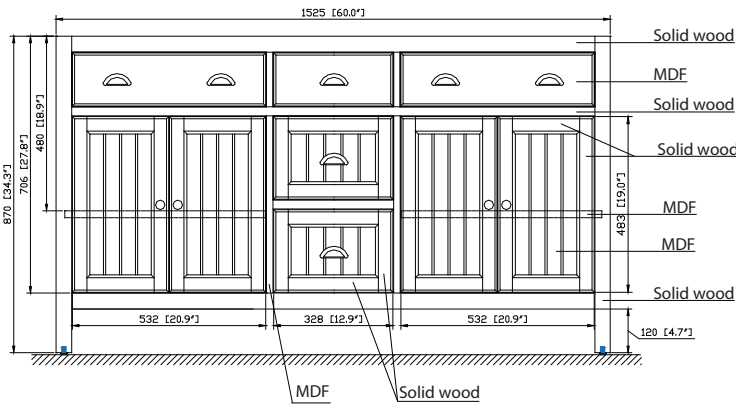

Avanity

HAMILTON-V60-FW

Features

- Solid poplar frame and MDF
- 4 soft-close doors
- 3 soft-close drawers, 2 interior shelves
- Brushed nickel finished hardware
- Adjustable height levelers

Colors / Finishes

- French White

Nominal Dimension

- 60W x 21.5D x 34.3H inches

Components

Mirror	HAMILTON-M24-FW		
Vanity Top	SUT61BK	SUT61GB	SUT61CW
Sink	CUM18 WT	CUM18LN	
Linen Tower	HAMILTON-LT22-FW		

Product Diagrams

Front

Back

Side

Top