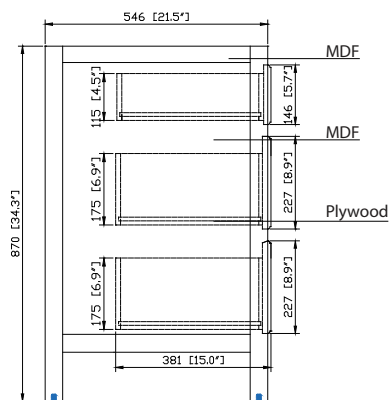

Avanity

HAMILTON-V60-FW

Features

- Solid poplar frame and MDF
- 4 soft-close doors
- 3 soft-close drawers, 2 interior shelves
- Brushed nickel finished hardware
- Adjustable height levelers

Colors / Finishes

- French White

Nominal Dimension

- 60W x 21.5D x 34.3H inches

Components

Mirror	HAMILTON-M24-FW		
Vanity Top	SUT61BK	SUT61GB	SUT61CW
Sink	CUM18 WT	CUM18LN	
Linen Tower	HAMILTON-LT22-FW		

Product Diagrams

Front

Back

Side

Top