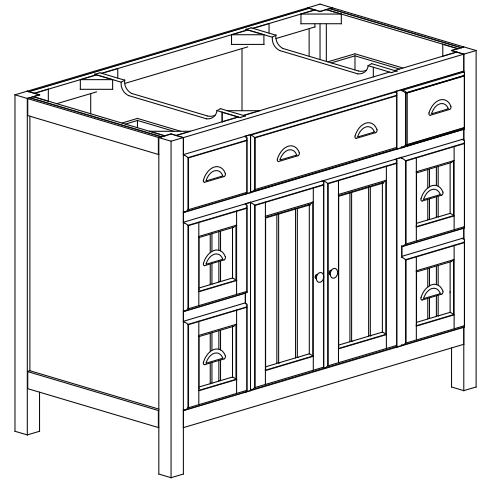

Avanity

HAMILTON-V42-FW

Features

- Solid poplar frame and MDF
- 2 soft-close doors
- 6 soft-close drawers, 1 interior shelf
- Brushed nickel finished hardware
- Adjustable height levelers

Colors / Finishes

- French White

Nominal Dimension

- 42W x 21.5D x 34.3H inches

Components

Mirror	HAMILTON-M24-FW		
Vanity Top	SUT43BK	SUT43GB	SUT43CW
Sink	CUM18 WT	CUM18LN	
Linen Tower	HAMILTON-LT22-FW		

Product Diagrams