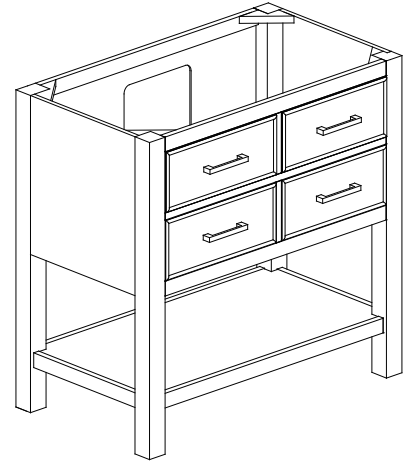

## Features

- Solid poplar wood frame, Birch veneer plywood
- 2 soft-close drawer, 1 open shelf
- Brushed nickel finished hardware
- Adjustable height levelers

## Nominal Dimension

- 42W x 21.5D x 34H (inches)

### Nominal Dimension

- 43W x 22D x 1H inches
- 1092 x 560 x 25 mm

## Nominal Dimension

- 18.1W x 15D x 7.9H inches
- 458 x 380 x 200 mm