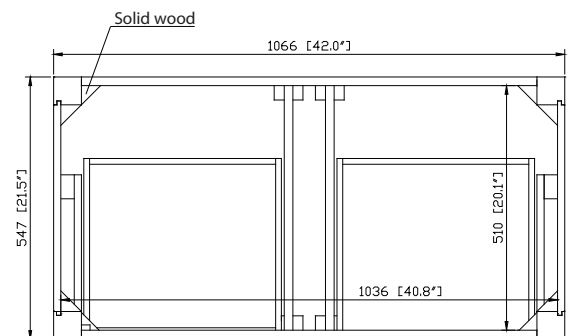

Avanity

BROOKS-V42-CG/BROOKS-V42-WT

Features

- Solid poplar wood frame, Birch veneer plywood
- 2 soft-close drawer, 1 open shelf
- Brushed nickel finished hardware
- Adjustable height levelers

Colors / Finishes

- Chilled Gray
- White

Nominal Dimension

- 42W x 21.5D x 34H (inches)

Components

Mirror	14000-M28-CG	14000-MC28-CG	
	14000-M28-WT	14000-MC28-WT	
Vanity Top	SUT43BK-R	SUT43GB-R	SUT43CW-R
	SUT43BK	SUT43GB	SUT43CW
Sink	CUM20WT-R	CUM18WT	CUM18LN

Product Diagrams

Side