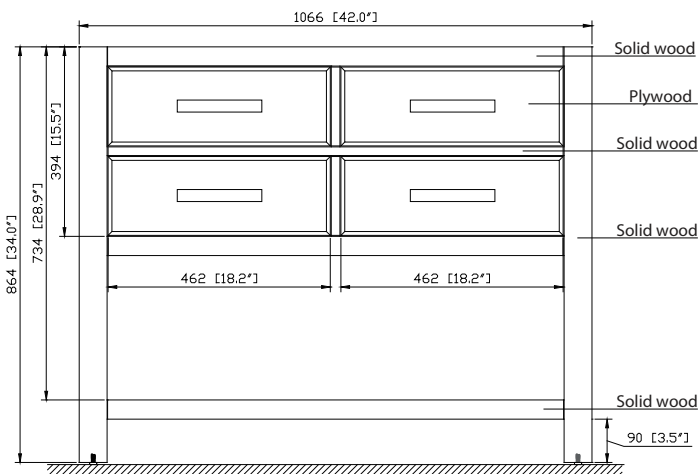

Product Diagrams

Front