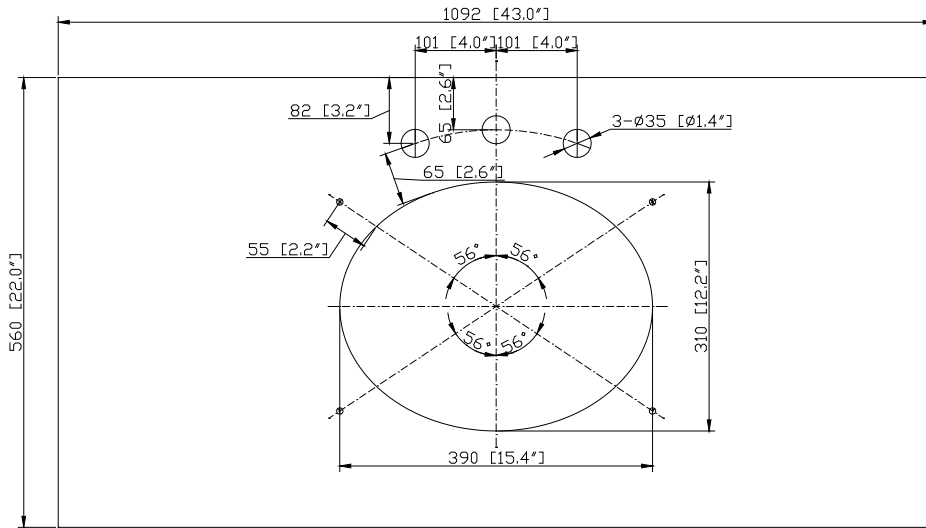

Product Diagrams

Top