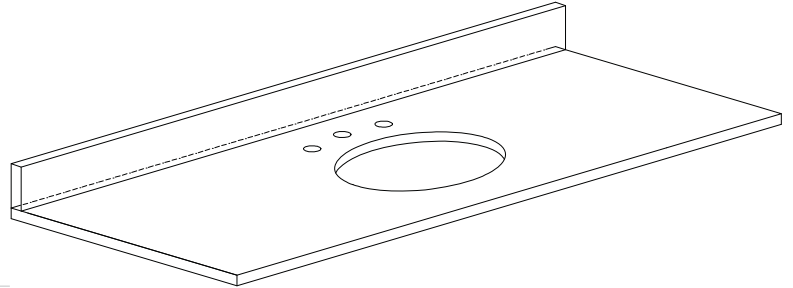

Components

Sink	CUM18WT	CUM18WT
Vanity	HAMILTON-V42	BROOKS-V42