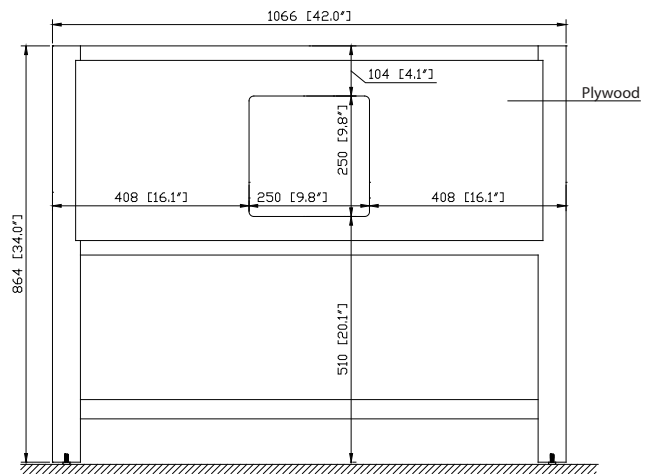

Avanity

BROOKS-V42-CG/BROOKS-V42-WT

Features

- Solid poplar wood frame, Birch veneer plywood
- 2 soft-close drawer, 1 open shelf
- Brushed nickel finished hardware
- Adjustable height levelers

Colors / Finishes

- Chilled Gray
- White

Nominal Dimension

- 42W x 21.5D x 34H (inches)

Components

Mirror	14000-M28-CG	14000-MC28-CG	
	14000-M28-WT	14000-MC28-WT	
Vanity Top	SUT43BK-R	SUT43GB-R	SUT43CW-R
	SUT43BK	SUT43GB	SUT43CW
Sink	CUM20WT-R	CUM18WT	CUM18LN

Product Diagrams

Back

Side