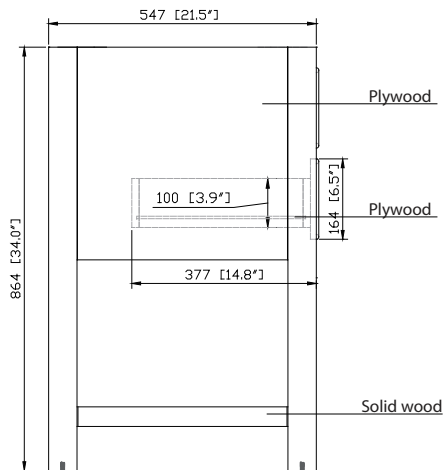

Avanity

BROOKS-V42-CG/BROOKS-V42-WT

Features

- Solid poplar wood frame, Birch veneer plywood
- 2 soft-close drawer, 1 open shelf
- Brushed nickel finished hardware
- Adjustable height levelers

Colors / Finishes

- Chilled Gray
- White

Nominal Dimension

- 42W x 21.5D x 34H (inches)

Components

Mirror	14000-M28-CG	14000-MC28-CG	
	14000-M28-WT	14000-MC28-WT	
Vanity Top	SUT43BK-R	SUT43GB-R	SUT43CW-R
	SUT43BK	SUT43GB	SUT43CW
Sink	CUM20WT-R	CUM18WT	CUM18LN

Product Diagrams

Side