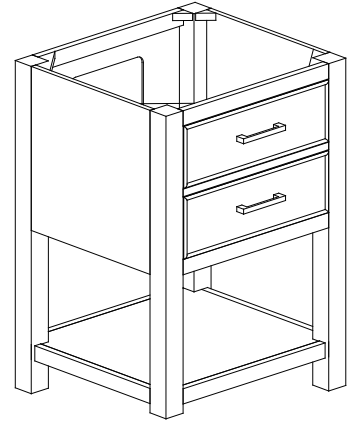

Avanity

BROOKS-V24-CG/BROOKS-V24-WT

Features

- Solid poplar wood frame, Birch veneer plywood
- 1 soft-close drawer, 1 open shelf
- Brushed nickel finished hardware
- Adjustable height levelers

Colors / Finishes

- Chilled Gray
- White

Nominal Dimension

- 24W x 21.5D x 34H inches

Components

Mirror	14000-M24-CG	14000-MC24-CG	
	14000-M24-WT	14000-MC24-WT	
Vanity Top	SUT25BK-R	SUT25GB-R	SUT25CW-R
	SUT25BK	SUT25GB	SUT25CW
Sink	CUM20WT-R	CUM18WT	CUM18LN

Nominal Dimension

- 25W x 22D x 1H inches
- 635 x 560 x 25 mm

Related Items

Sink	CUM18WT	CUM18LN		
Vanity	BROOKS-V24	DELANO-V24	HAMILTON-V24	
	KELLY-V24	LEXINGTON-V24	LOFT-V24	NAPA-V24
	TRIBECA-V24	TROPICA-V24	THOMPSON-V24	WESTWOOD-V24

- 18.1W x 15D x 7.9H inches
- 458 x 380 x 200 mm

Components

Drain	VC-DRAIN-CP	VC-DRAIN-BN					
Vanity Top	SUT25BK	SUT25CW	SUT25GB	SUT31BK	SUT31CW	SUT31GB	SUT37BK
	SUT37GB	SUT37CW	SUT49CW	SUT49GB	SUT49BK	SUT61BK	SUT61CW
	SUT61GB	SUT73BK	SUT73CW	SUT73GB			