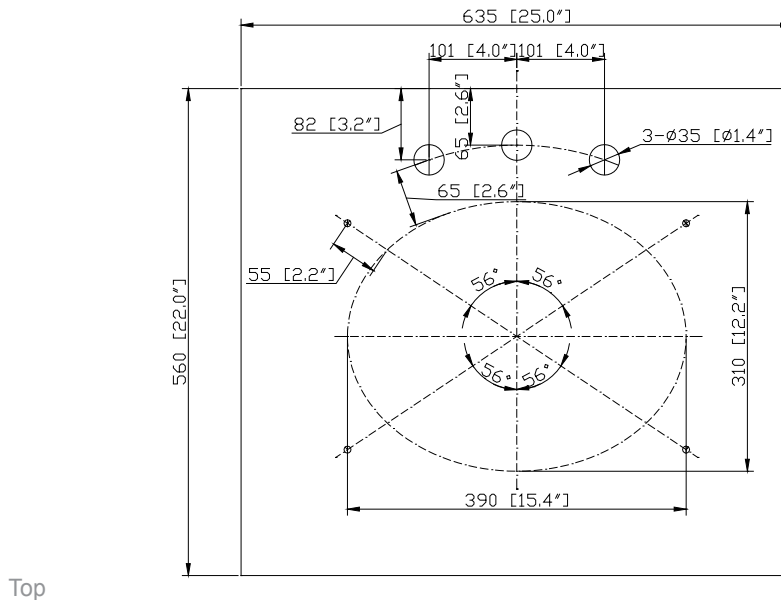

- Chilled Gray
- White

Nominal Dimension

- 24W x 21.5D x 34H inches

Components

Mirror	14000-M24-CG	14000-MC24-CG	
	14000-M24-WT	14000-MC24-WT	
Vanity Top	SUT25BK-R	SUT25GB-R	SUT25CW-R
	SUT25BK	SUT25GB	SUT25CW
Sink	CUM20WT-R	CUM18WT	CUM18LN

Nominal Dimension

- 25W x 22D x 1H inches
- 635 x 560 x 25 mm

Related Items

Sink	CUM18WT	CUM18LN		
Vanity	BROOKS-V24	DELANO-V24	HAMILTON-V24	
	KELLY-V24	LEXINGTON-V24	LOFT-V24	NAPA-V24
	TRIBECA-V24	TROPICA-V24	THOMPSON-V24	WESTWOOD-V24

Product Diagrams

Avanity

CUM18LN / CUM18WT

Features

- Vitreous China
- Undermount application
- 1.8 in. drain opening
- Overflow outlet

Colors / Finishes

- LN - Linen
- WT - White

Nominal Dimension

- 18.1W x 15D x 7.9H inches
- 458 x 380 x 200 mm

Components

Drain	VC-DRAIN-CP	VC-DRAIN-BN					
Vanity Top	SUT25BK	SUT25CW	SUT25GB	SUT31BK	SUT31CW	SUT31GB	SUT37BK
	SUT37GB	SUT37CW	SUT49CW	SUT49GB	SUT49BK	SUT61BK	SUT61CW
	SUT61GB	SUT73BK	SUT73CW	SUT73GB			