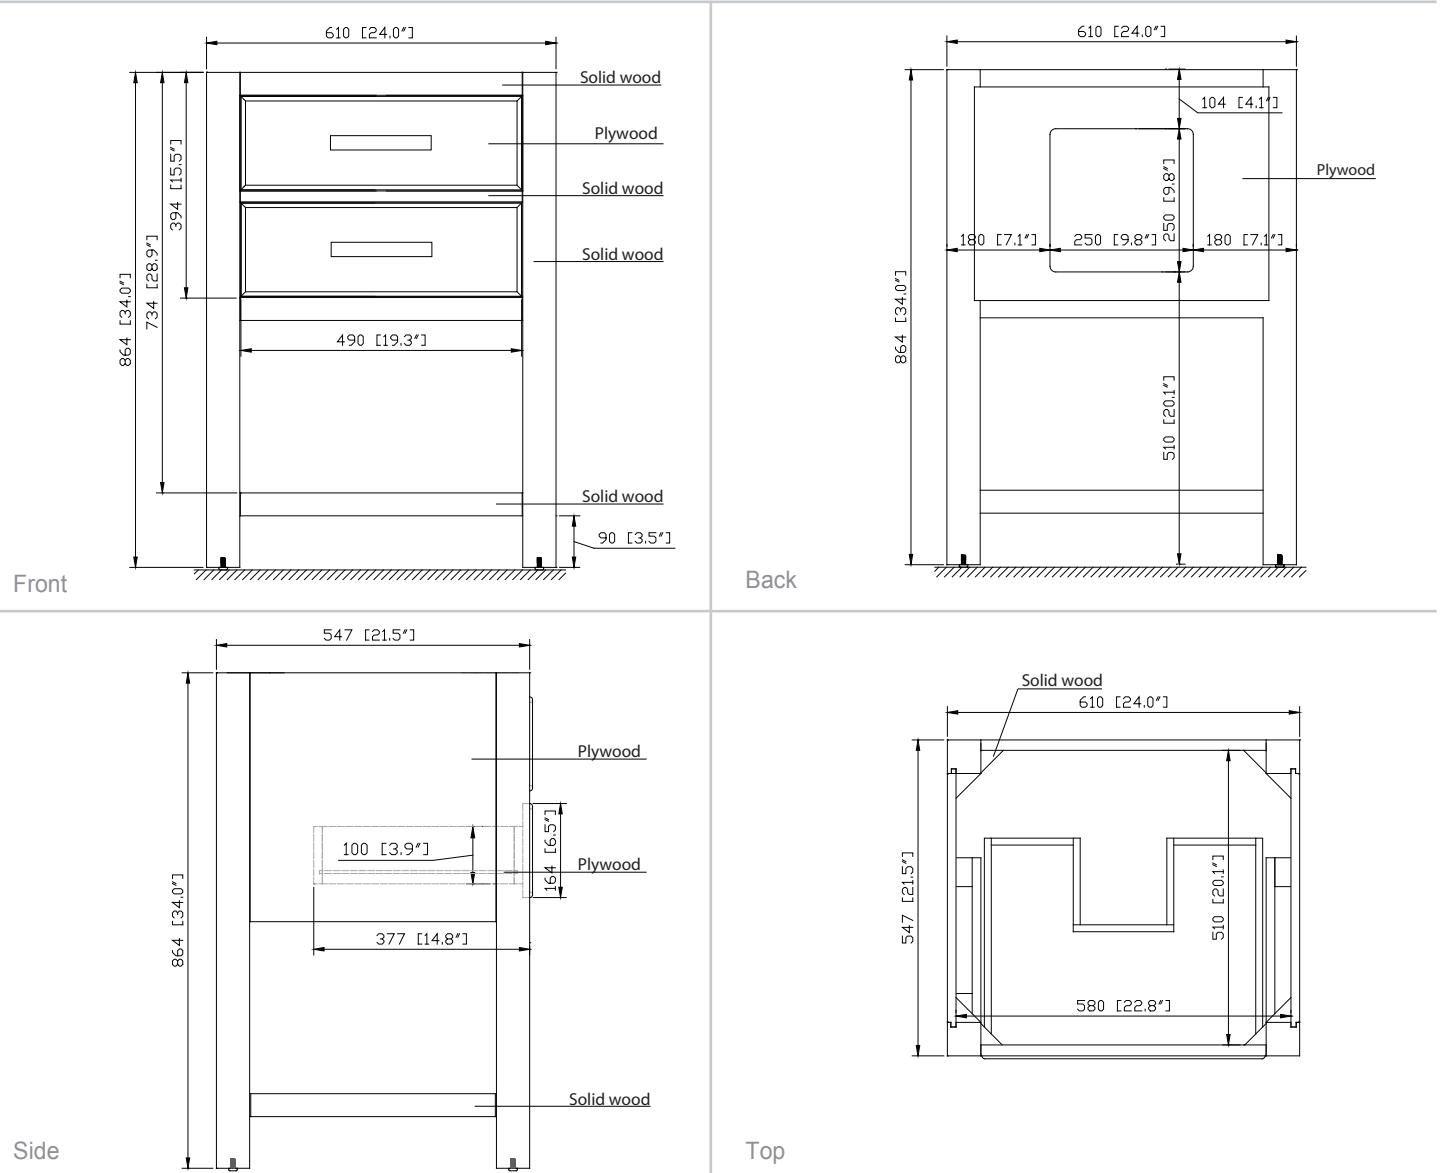

Product Diagrams