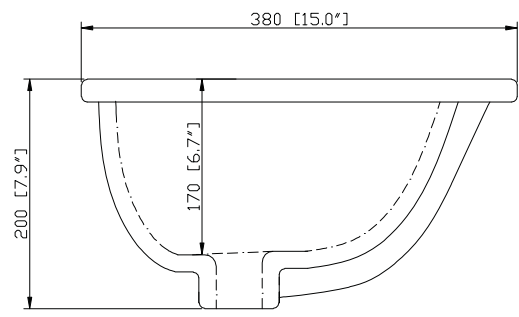

Product Diagrams

Front