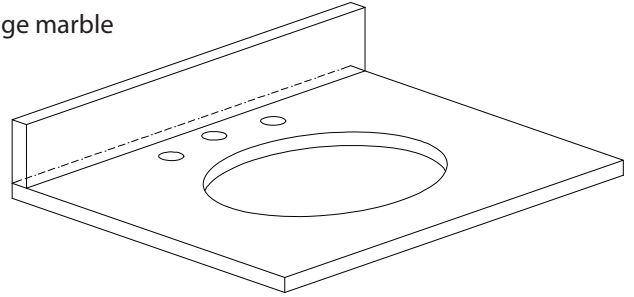

- Chilled Gray
- White

Nominal Dimension

- 24W x 21.5D x 34H inches

Components

Mirror	14000-M24-CG	14000-MC24-CG	
	14000-M24-WT	14000-MC24-WT	
Vanity Top	SUT25BK-R	SUT25GB-R	SUT25CW-R
	SUT25BK	SUT25GB	SUT25CW
Sink	CUM20WT-R	CUM18WT	CUM18LN

Product Diagrams

Avanity

SUT25BK / SUT25CW / SUT25GB

Features

- Top cutout for single undermount sink
- Top pre-drilled for 8" widespread faucet
- 4" backsplash included

Colors / Finishes

- BK - Natural Black granite
- CW - Natural Carrera White marble
- GB - Natural Galala Beige marble

Nominal Dimension

- 25W x 22D x 1H inches
- 635 x 560 x 25 mm

Related Items

Sink	CUM18WT	CUM18LN		
Vanity	BROOKS-V24	DELANO-V24	HAMILTON-V24	
	KELLY-V24	LEXINGTON-V24	LOFT-V24	NAPA-V24
	TRIBECA-V24	TROPICA-V24	THOMPSON-V24	WESTWOOD-V24

Product Diagrams

Avanity

CUM18LN / CUM18WT

Features

- Vitreous China
- Undermount application
- 1.8 in. drain opening
- Overflow outlet

Colors / Finishes

- LN - Linen
- WT - White

Nominal Dimension