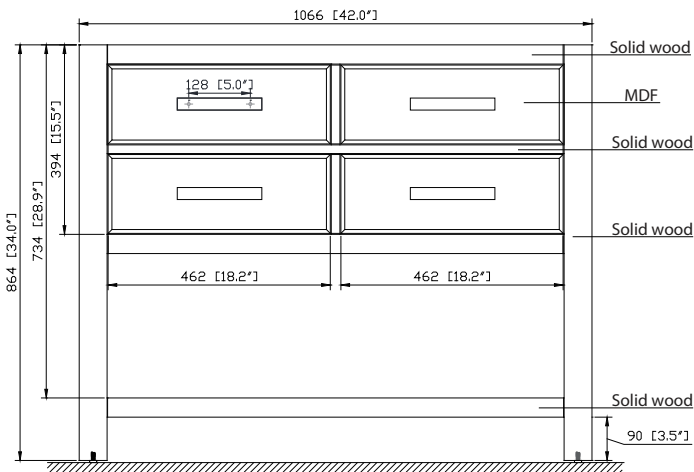

Colors / Finishes

- Chilled Gray
- White
- Navy Blue

Nominal Dimension

- 42W x 21.5D x 34H inches

Components

Mirror	14000-M28-CG	14000-MC28-CG	14000-MC24-NB
	14000-M28-WT	14000-MC28-WT	14000-M24-NB
Vanity Top	SUT43BK-R	SUT43GB-R	SUT43CW-R
	SUT43BK	SUT43GB	SUT43CW
Sink	CUM20WT-R	CUM18WT	CUM18LN

Product Diagrams

Front

Back

Side

Top