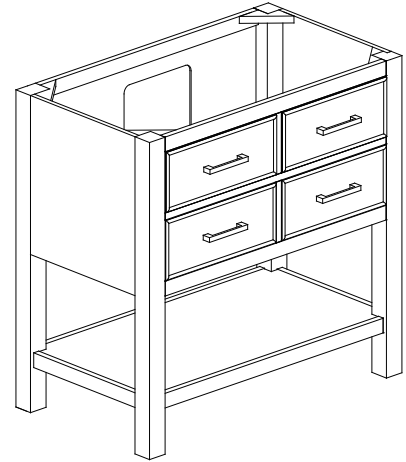

Avanity

BROOKS-V42-CG
BROOKS-V42-WT
BROOKS-V42-NB

Features

- Solid poplar wood frame, Birch veneer plywood
- 2 soft-close drawer, 1 open shelf
- Brushed nickel or matte gold finish hardware
- Adjustable height levelers

Colors / Finishes

- Chilled Gray
- White
- Navy Blue

Nominal Dimension

- 42W x 21.5D x 34H inches

Components

Mirror	14000-M28-CG	14000-MC28-CG	14000-MC24-NB
	14000-M28-WT	14000-MC28-WT	14000-M24-NB
Vanity Top	SUT43BK-R	SUT43GB-R	SUT43CW-R
	SUT43BK	SUT43GB	SUT43CW
Sink	CUM20WT-R	CUM18WT	CUM18LN

Product Diagrams

Front

Back

Side

Top