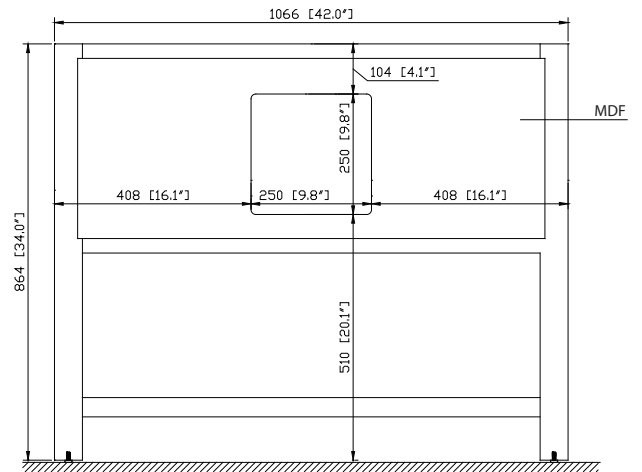

Colors / Finishes

- Chilled Gray
- White
- Navy Blue

Nominal Dimension

- 42W x 21.5D x 34H inches

Components

Mirror	14000-M28-CG	14000-MC28-CG	14000-MC24-NB
	14000-M28-WT	14000-MC28-WT	14000-M24-NB
Vanity Top	SUT43BK-R	SUT43GB-R	SUT43CW-R
	SUT43BK	SUT43GB	SUT43CW
Sink	CUM20WT-R	CUM18WT	CUM18LN

Product Diagrams

Front

Back

Side

Top