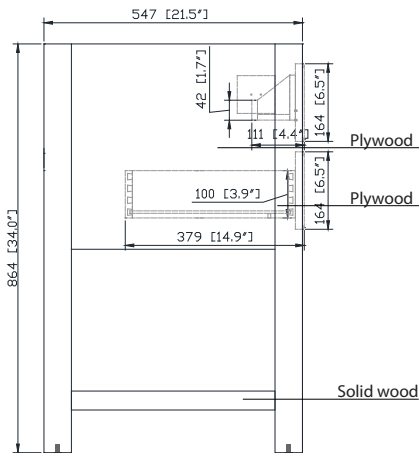

Colors / Finishes

- Chilled Gray
- White
- Navy Blue

Nominal Dimension

- 42W x 21.5D x 34H inches

Components

Mirror	14000-M28-CG	14000-MC28-CG	14000-MC24-NB
	14000-M28-WT	14000-MC28-WT	14000-M24-NB
Vanity Top	SUT43BK-R	SUT43GB-R	SUT43CW-R
	SUT43BK	SUT43GB	SUT43CW
Sink	CUM20WT-R	CUM18WT	CUM18LN

Product Diagrams

Front

Back

Side

Top