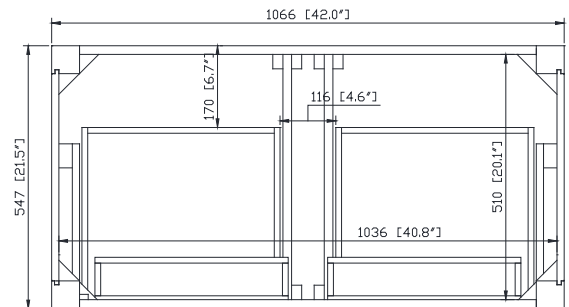

Colors / Finishes

- Chilled Gray
- White
- Navy Blue

Nominal Dimension

- 42W x 21.5D x 34H inches

Components

Mirror	14000-M28-CG	14000-MC28-CG	14000-MC24-NB
	14000-M28-WT	14000-MC28-WT	14000-M24-NB
Vanity Top	SUT43BK-R	SUT43GB-R	SUT43CW-R
	SUT43BK	SUT43GB	SUT43CW
Sink	CUM20WT-R	CUM18WT	CUM18LN

Product Diagrams

Front

Back

Side

Top