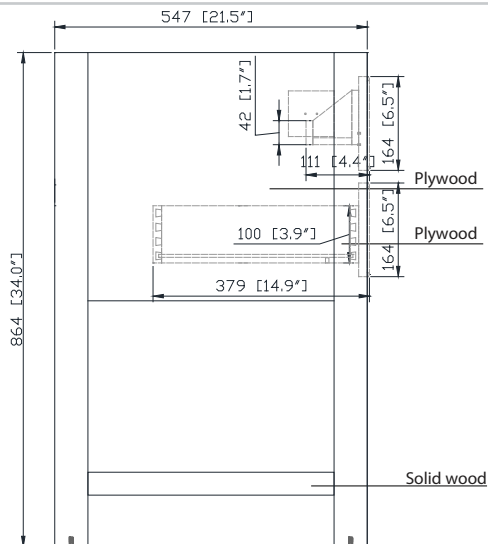

Colors / Finishes

- Chilled Gray
- White
- Navy Blue

Nominal Dimension

- 30W x 21.5D x 34H inches

Components

Mirror	14000-M24-CG	14000-MC24-CG	14000-M24-NB
	14000-M24-WT	14000-MC24-WT	14000-MC24-NB
Vanity Top	SUT31BK-R	SUT31GB-R	SUT31CW-R
	SUT31BK	SUT31GB	SUT31CW
Sink	CUM20WT-R	CUM18WT	CUM18LN

Product Diagrams

Front

Back

Side

Top