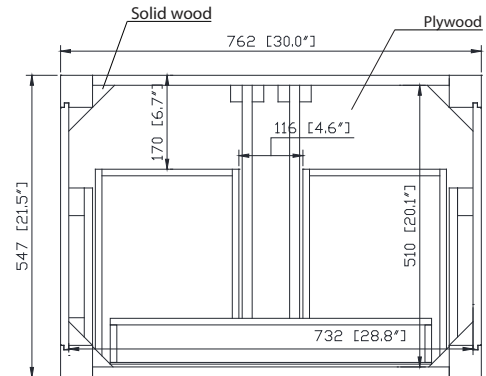

Colors / Finishes

- Chilled Gray
- White
- Navy Blue

Nominal Dimension

- 30W x 21.5D x 34H inches

Components

Mirror	14000-M24-CG	14000-MC24-CG	14000-M24-NB
	14000-M24-WT	14000-MC24-WT	14000-MC24-NB
Vanity Top	SUT31BK-R	SUT31GB-R	SUT31CW-R
	SUT31BK	SUT31GB	SUT31CW
Sink	CUM20WT-R	CUM18WT	CUM18LN

Product Diagrams

Front

Back

Side

Top