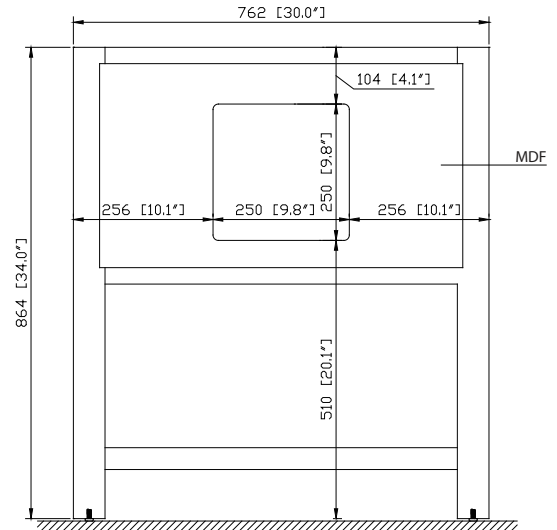

Colors / Finishes

- Chilled Gray
- White
- Navy Blue

Nominal Dimension

- 30W x 21.5D x 34H inches

Components

Mirror	14000-M24-CG	14000-MC24-CG	14000-M24-NB
	14000-M24-WT	14000-MC24-WT	14000-MC24-NB
Vanity Top	SUT31BK-R	SUT31GB-R	SUT31CW-R
	SUT31BK	SUT31GB	SUT31CW
Sink	CUM20WT-R	CUM18WT	CUM18LN

Product Diagrams

Front

Back

Side

Top