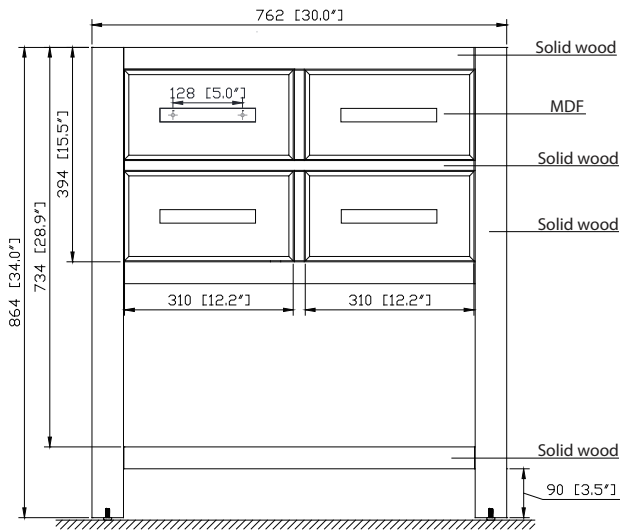

Avanity

BROOKS-V30-CG
 BROOKS-V30-WT
 BROOKS-V30-NB

Features

- Solid poplar wood frame, Birch veneer plywood
- 2 soft-close drawer, 1 open shelf
- Brushed nickel or matte gold finish hardware
- Adjustable height levelers

Colors / Finishes

- Chilled Gray
- White
- Navy Blue

Nominal Dimension

- 30W x 21.5D x 34H inches

Components

Mirror	14000-M24-CG	14000-MC24-CG	14000-M24-NB
	14000-M24-WT	14000-MC24-WT	14000-MC24-NB
Vanity Top	SUT31BK-R	SUT31GB-R	SUT31CW-R
	SUT31BK	SUT31GB	SUT31CW
Sink	CUM20WT-R	CUM18WT	CUM18LN

Product Diagrams

Front

Back

Side

Top