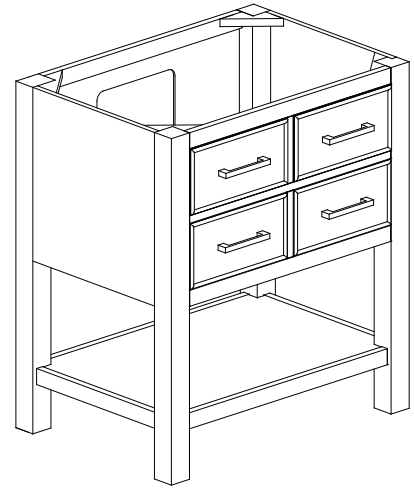

Avanity

BROOKS-V30-CG
 BROOKS-V30-WT
 BROOKS-V30-NB

Features

- Solid poplar wood frame, Birch veneer plywood
- 2 soft-close drawer, 1 open shelf
- Brushed nickel or matte gold finish hardware
- Adjustable height levelers

Colors / Finishes

- Chilled Gray
- White
- Navy Blue

Nominal Dimension

- 30W x 21.5D x 34H inches

Components

Mirror	14000-M24-CG	14000-MC24-CG	14000-M24-NB
	14000-M24-WT	14000-MC24-WT	14000-MC24-NB
Vanity Top	SUT31BK-R	SUT31GB-R	SUT31CW-R
	SUT31BK	SUT31GB	SUT31CW
Sink	CUM20WT-R	CUM18WT	CUM18LN

Product Diagrams

Front

Back

Side

Top